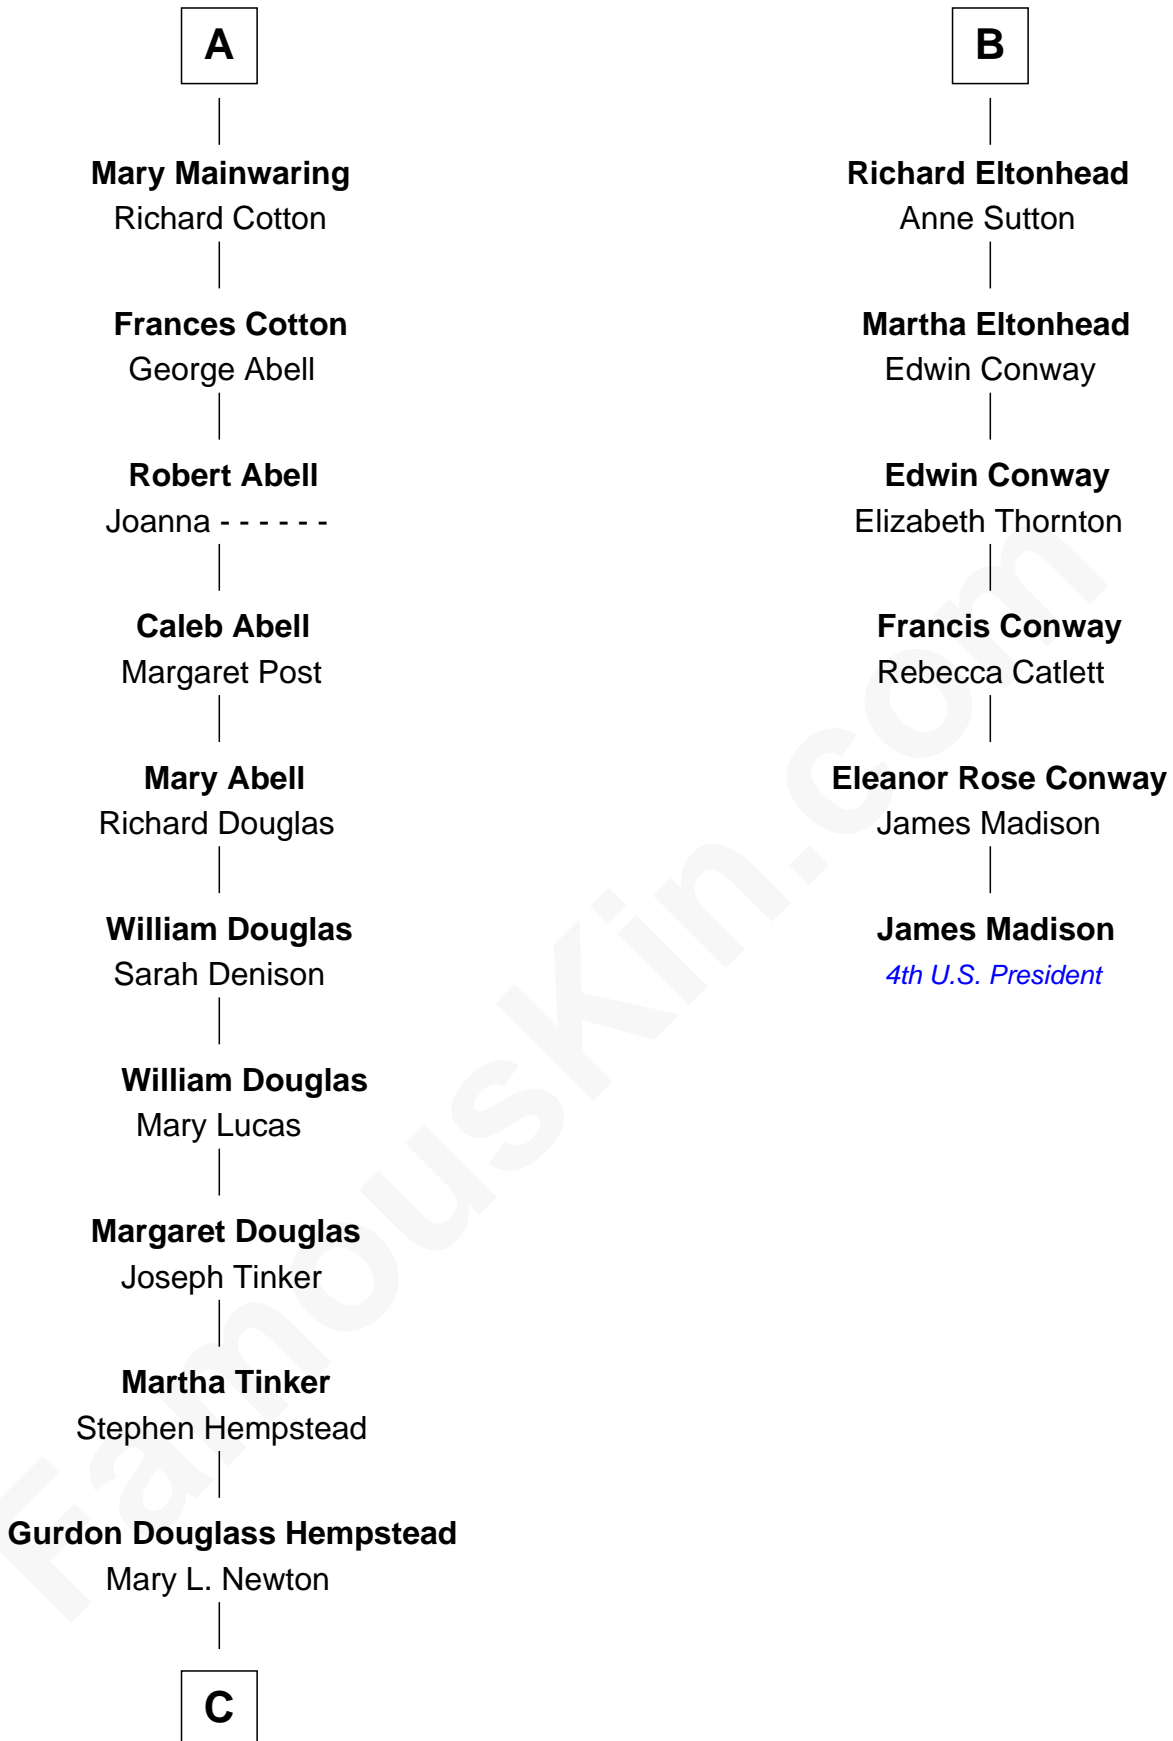

**FamousKin.com**  
**Relationship Chart of**  
**Richard Gere**  
*Movie Actor*

12th cousin 9 times removed of  
**James Madison**  
*4th U.S. President*

**Sir Richard Fitzalan**  
 Elizabeth de Bohun

**Joan Fitzalan**  
 Sir William Beauchamp

**Elizabeth Fitzalan**  
 Sir Robert Goushill

**Joan Beauchamp**  
 James Butler

**Joan Goushill**  
 Sir Thomas Stanley

**Elizabeth Butler**  
 John Talbot

**Katherine Stanley**  
 Sir John Savage

**Ann Talbot**  
 Sir Henry Vernon

**Dulcia Savage**  
 Sir Henry Bold

**Elizabeth Vernon**  
 Sir Robert Corbet

**Maud Bold**  
 Thomas Gerard

**Dorothy Corbet**  
 Sir Richard Mainwaring

**Jennet Gerard**  
 Richard Eltonhead

**Sir Arthur Mainwaring**  
 Margaret Mainwaring

**William Eltonhead**  
 Anne Bowers

**A**

**B**

**C**

**Julia Anne Hempstead**

Elisha Thomas Tiffany

**Nelson Leroy Tiffany**

Evaline Harriet Williams