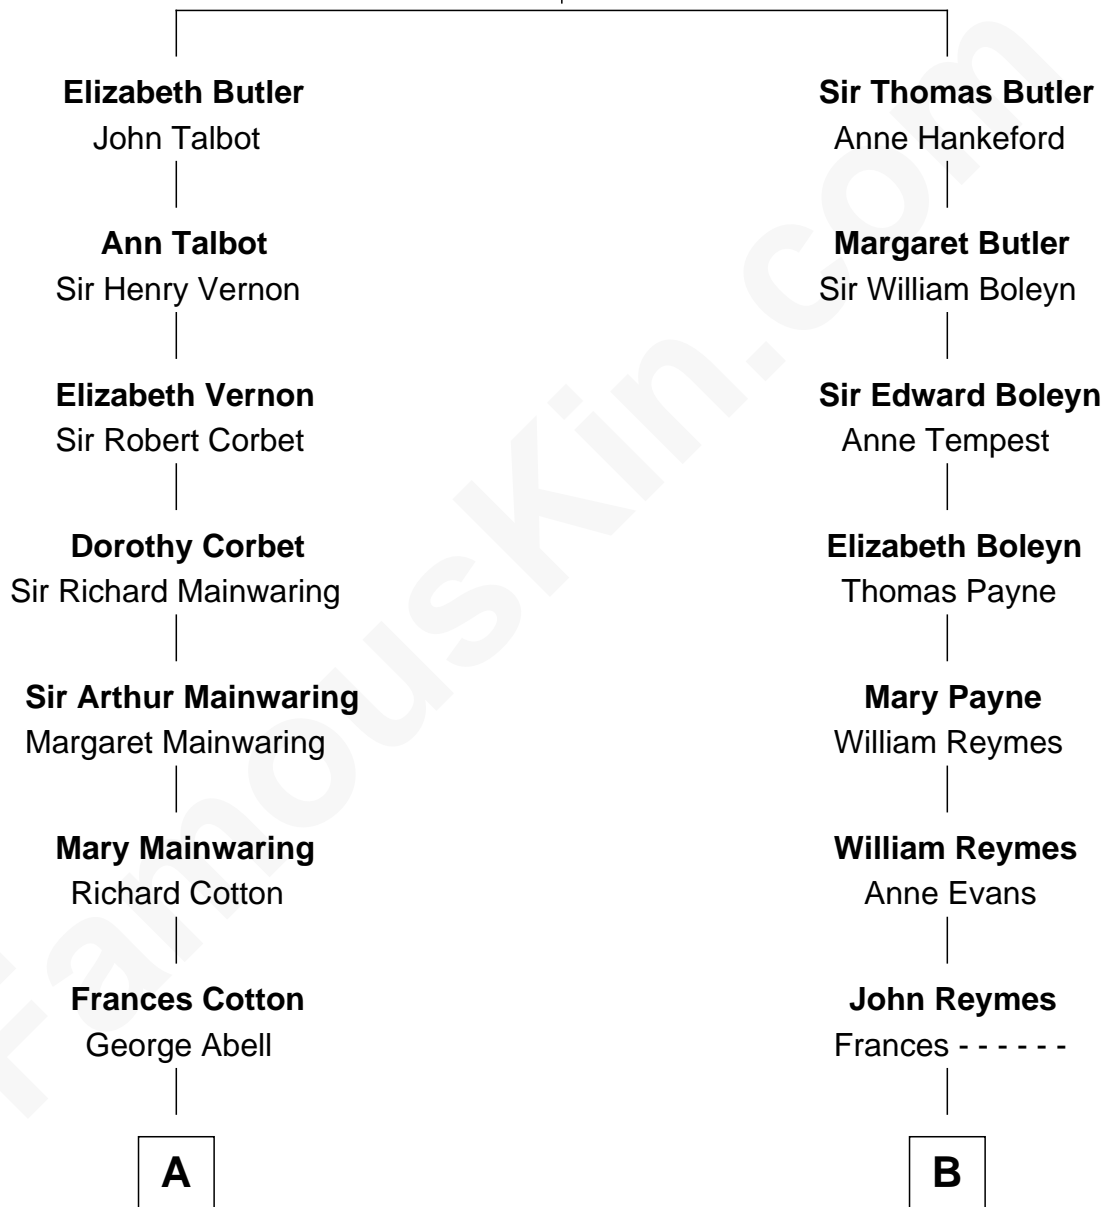

FamousKin.com Relationship Chart of

Richard Gere

Movie Actor

17th cousin 2 times removed of

Bill Weld

68th Governor of Massachusetts

James Butler
Joan Beauchamp

C

—
William Stanton Tiffany
Anna Rebecca Stevens

—
Doris Anna Tiffany
Homer George Gere

—
Richard Gere
Movie Actor

FamousKin.com