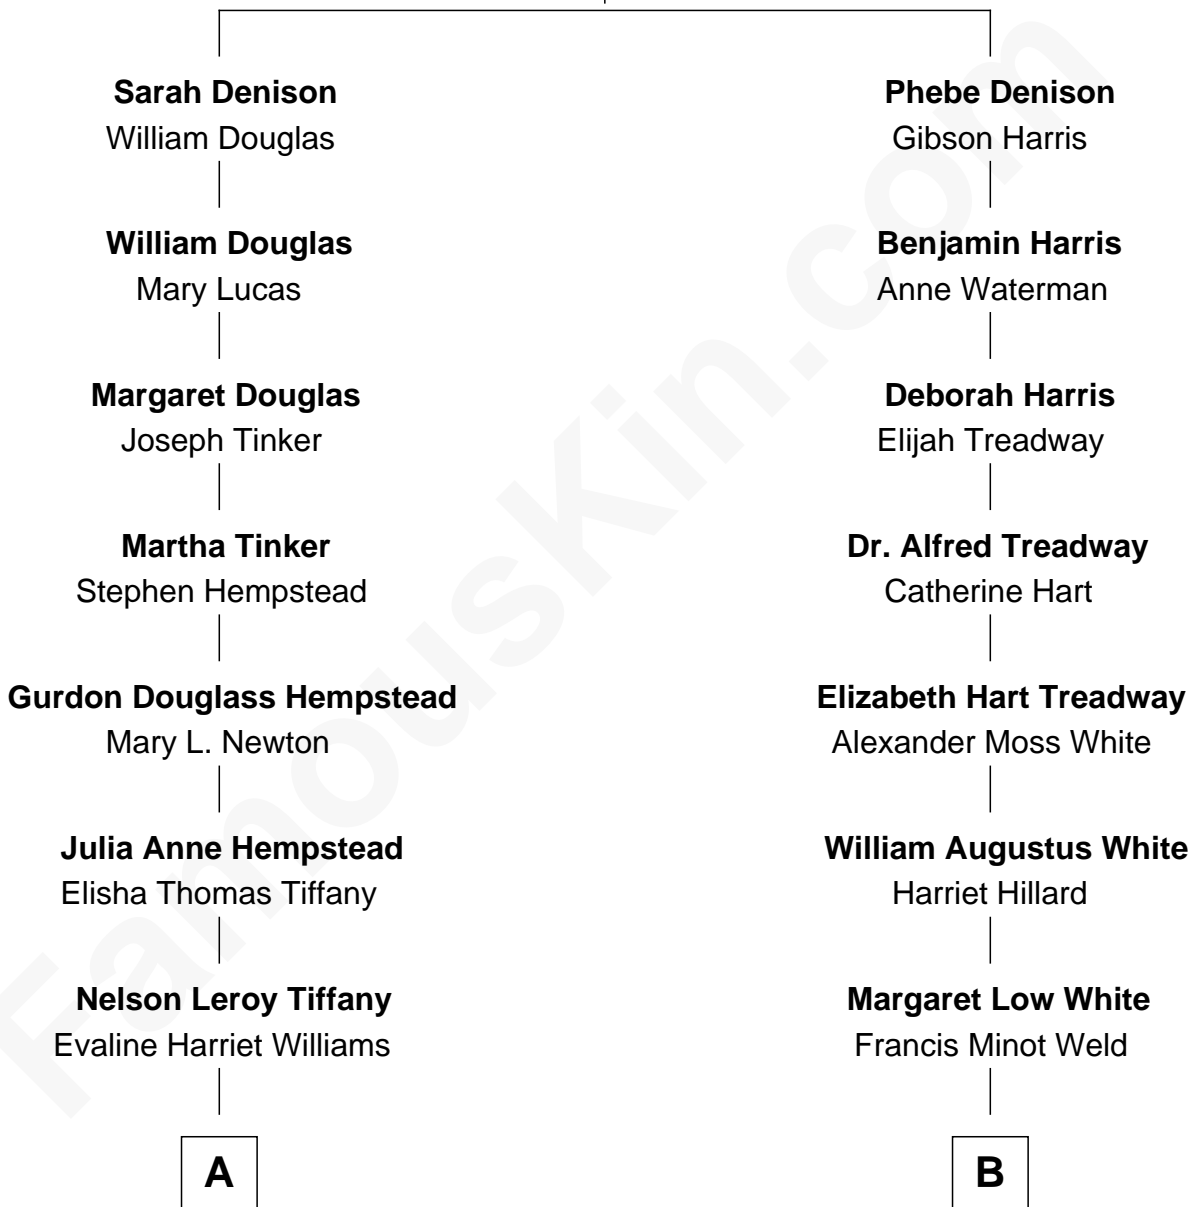

FamousKin.com Relationship Chart of

Richard Gere

Movie Actor

8th cousin 1 time removed of

Bill Weld

68th Governor of Massachusetts

George Denison

Mary Wetherell

A

William Stanton Tiffany
Anna Rebecca Stevens

Doris Anna Tiffany
Homer George Gere

Richard Gere
Movie Actor

B

David Weld
Mary Blake Nichols

Bill Weld
68th Governor of Massachusetts

FamousKin.com