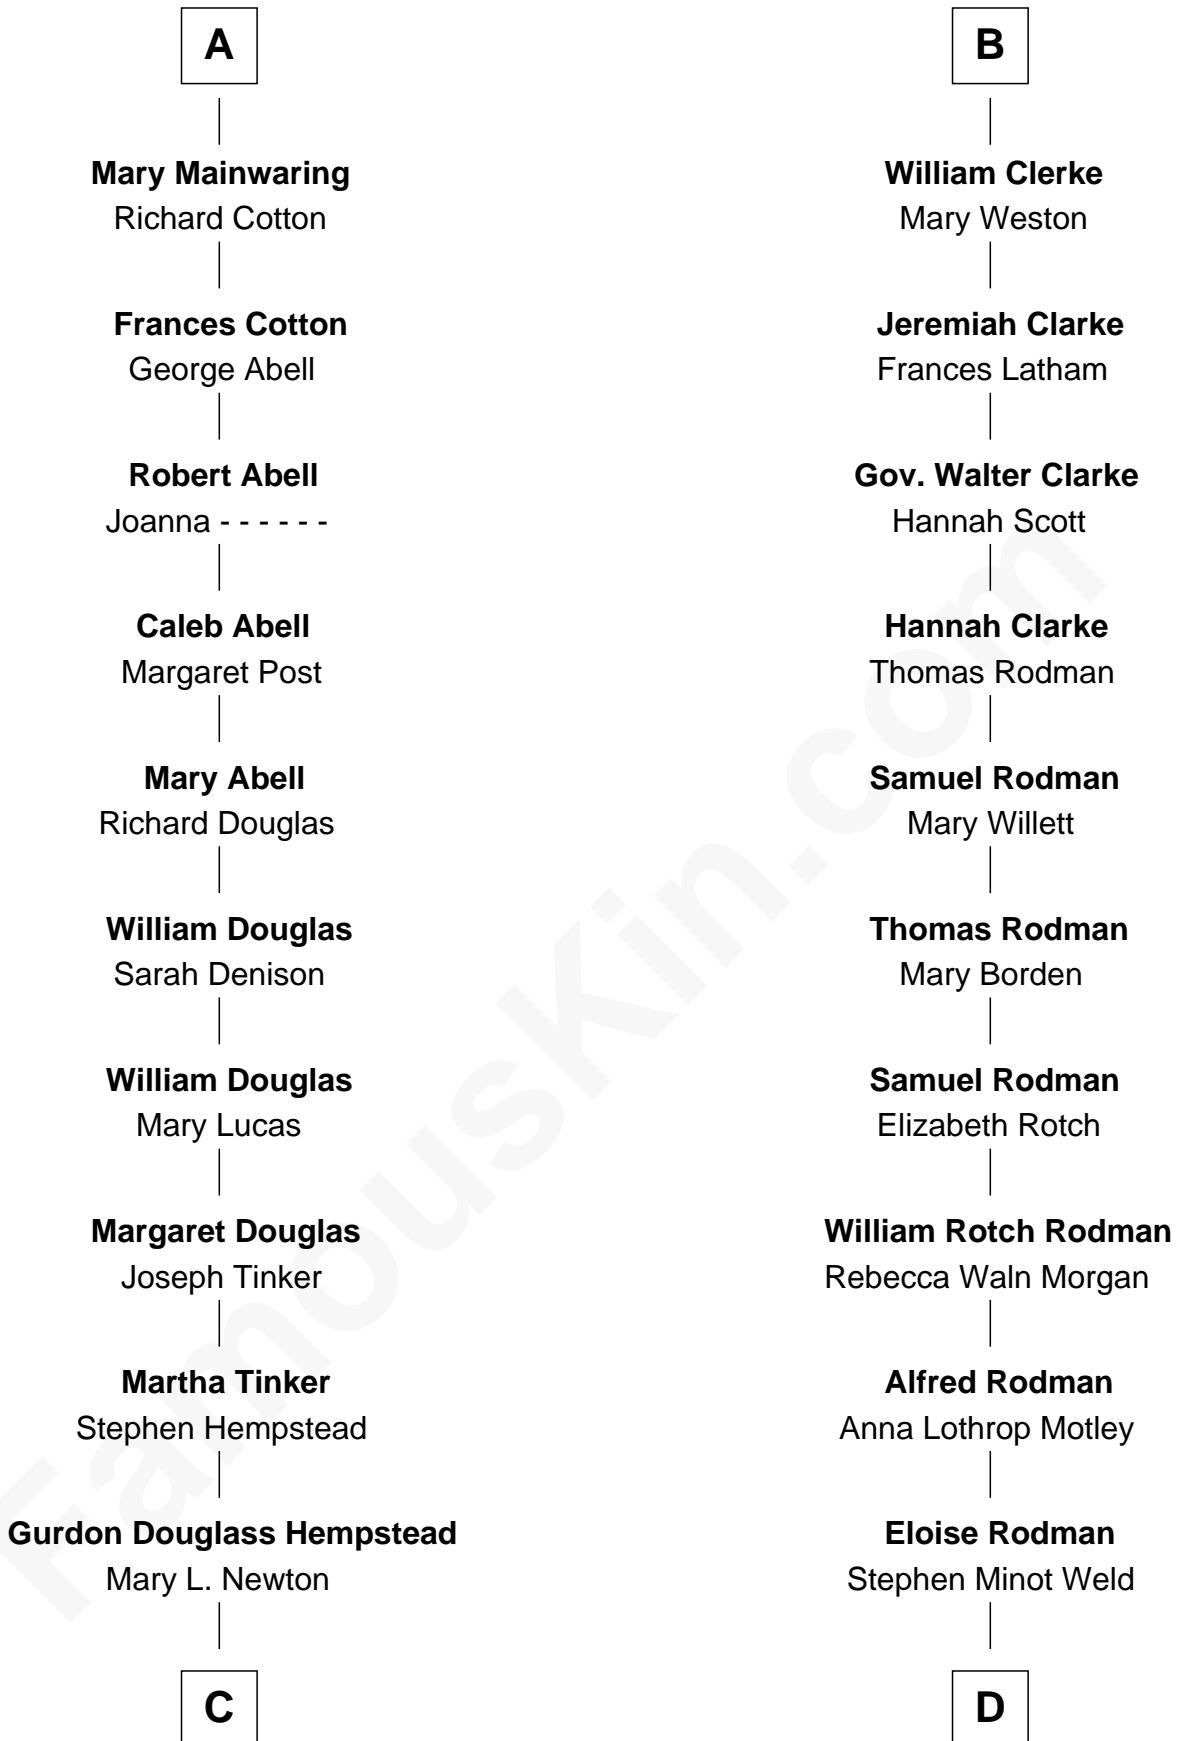

FamousKin.com Relationship Chart of

Richard Gere

Movie Actor

19th cousin 2 times removed of

Tuesday Weld

TV and Movie Actress

John de Welles

Maud de Roos

C

Julia Anne Hempstead
Elisha Thomas Tiffany

Nelson Leroy Tiffany
Evaline Harriet Williams

William Stanton Tiffany
Anna Rebecca Stevens

Doris Anna Tiffany
Homer George Gere

Richard Gere
Movie Actor

D

Edward Motley Weld
Sarah Lothrop King

Lothrop Motley Weld
Yosene Balfour Ker

Tuesday Weld
TV and Movie Actress