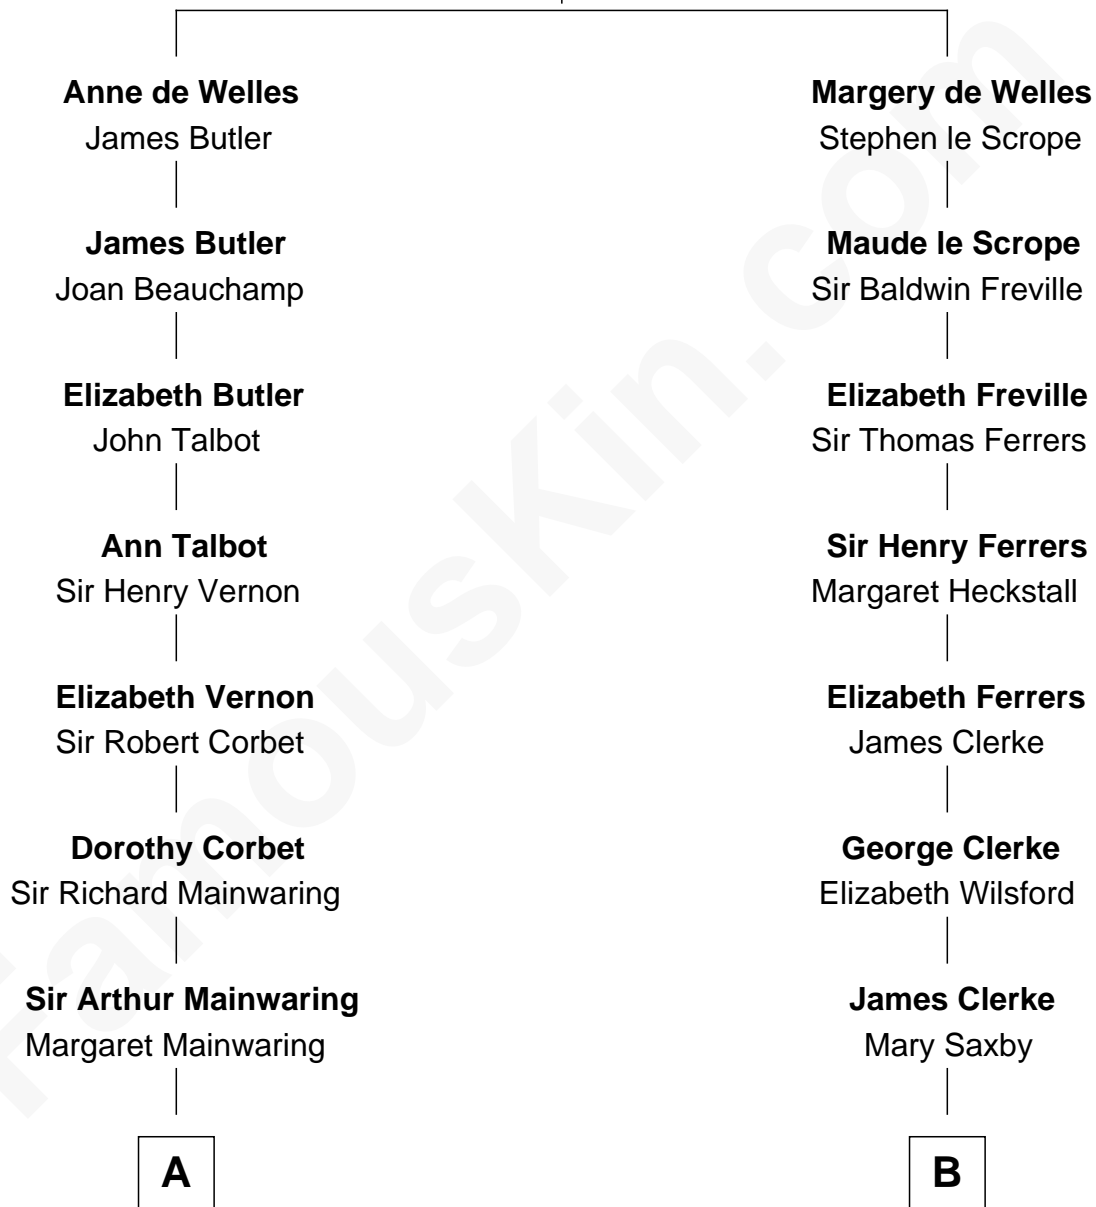

FamousKin.com Relationship Chart of

Richard Gere

Movie Actor

19th cousin 2 times removed of

Tuesday Weld

TV and Movie Actress

John de Welles

Maud de Roos

C

Julia Anne Hempstead
Elisha Thomas Tiffany

Nelson Leroy Tiffany
Evaline Harriet Williams

William Stanton Tiffany
Anna Rebecca Stevens

Doris Anna Tiffany
Homer George Gere

Richard Gere
Movie Actor

D

Edward Motley Weld
Sarah Lothrop King

Lothrop Motley Weld
Yosene Balfour Ker

Tuesday Weld
TV and Movie Actress