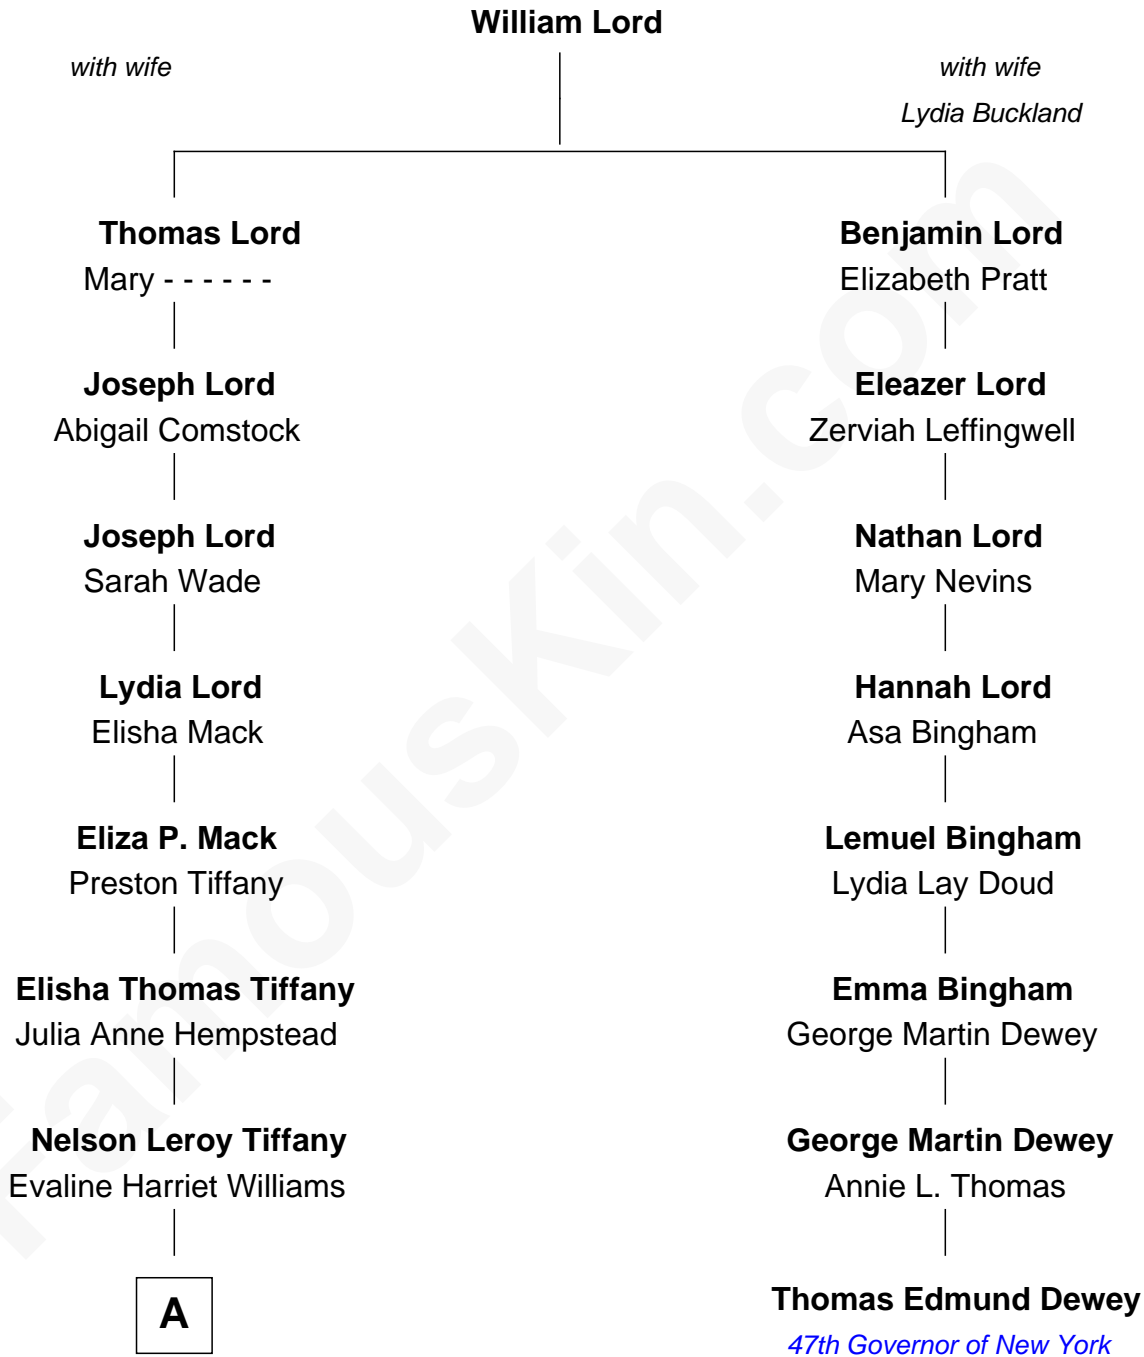

FamousKin.com Relationship Chart of Richard Gere

Movie Actor

7th cousin 2 times removed of
Thomas Edmund Dewey
47th Governor of New York

A

William Stanton Tiffany

Anna Rebecca Stevens

Doris Anna Tiffany

Homer George Gere