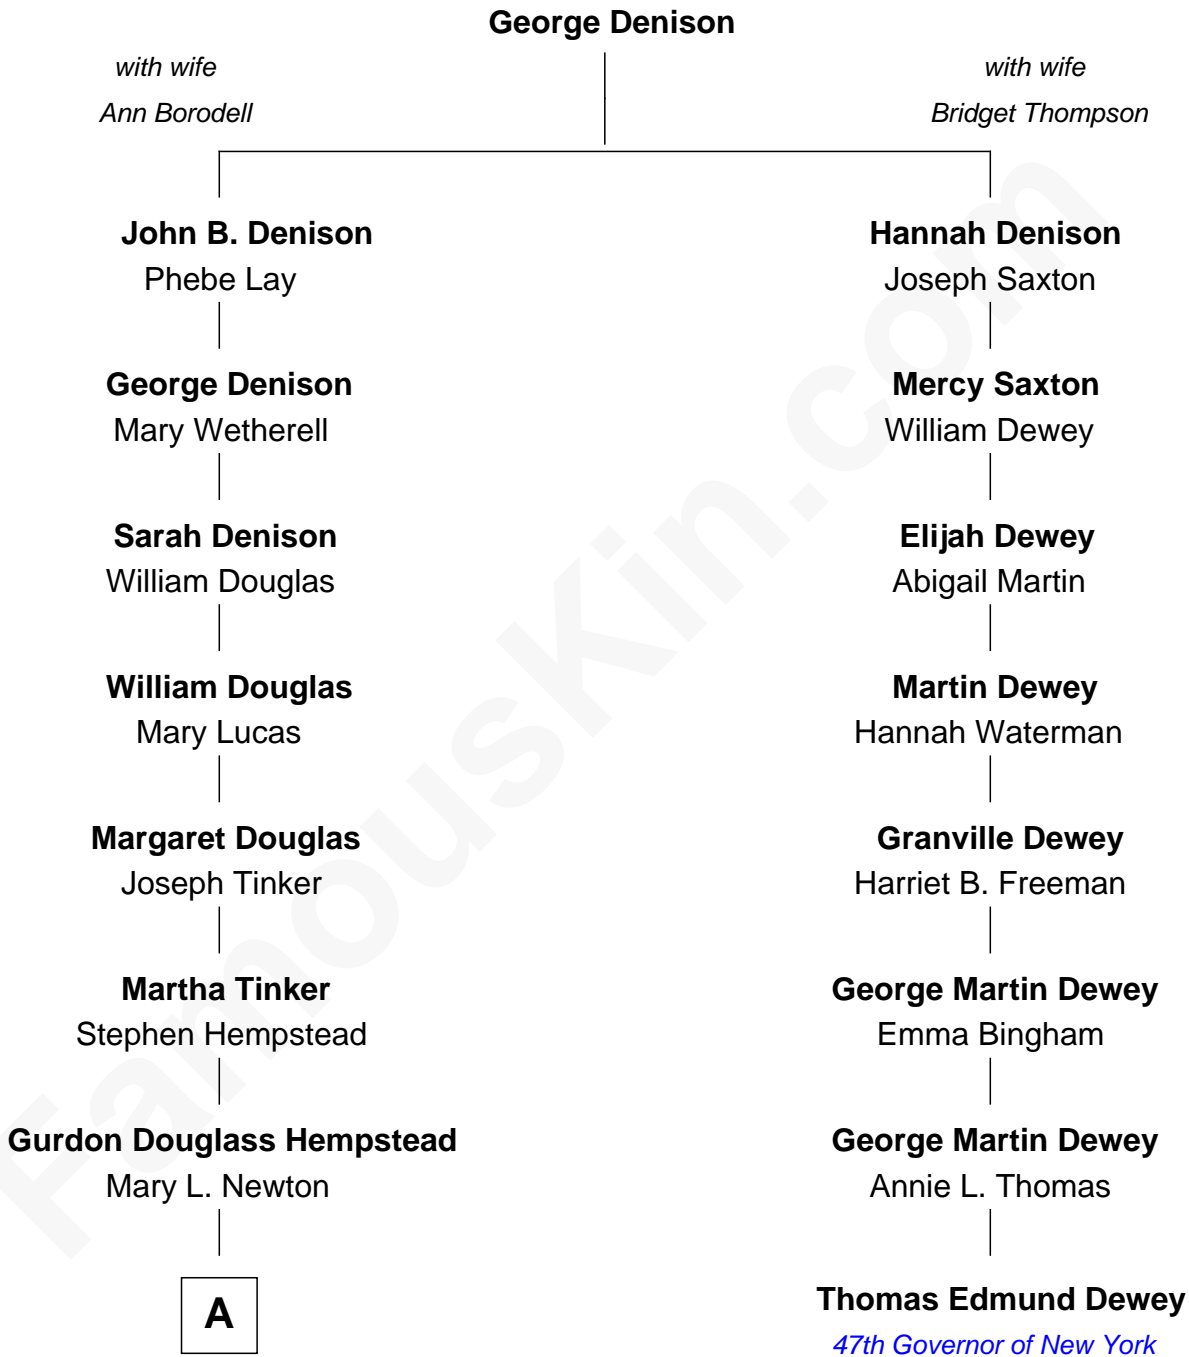

**FamousKin.com**  
**Relationship Chart of**  
**Richard Gere**  
*Movie Actor*

7th cousin 4 times removed of  
**Thomas Edmund Dewey**  
*47th Governor of New York*

**A**

—  
**Julia Anne Hempstead**

Elisha Thomas Tiffany

—  
**Nelson Leroy Tiffany**

Evaline Harriet Williams

—  
**William Stanton Tiffany**

Anna Rebecca Stevens

—  
**Doris Anna Tiffany**

Homer George Gere

—  
**Richard Gere**

*Movie Actor*