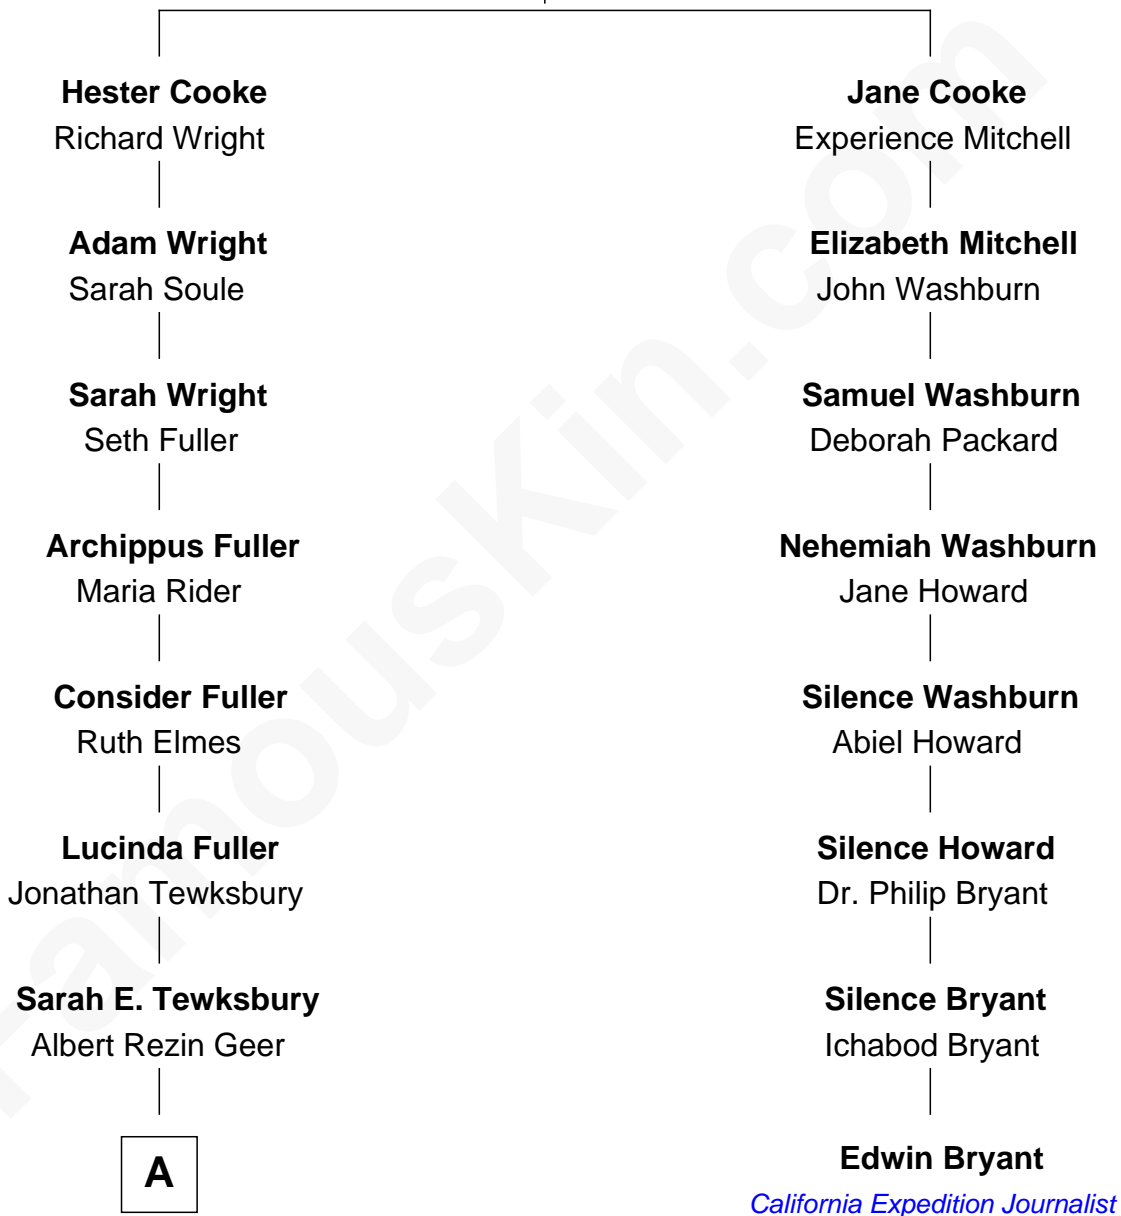

FamousKin.com Relationship Chart of

Richard Gere

Movie Actor

7th cousin 3 times removed of

Edwin Bryant

California Expedition Journalist

Francis Cooke

Hester le Mahieu

A

George Lane Gere

Mary Alworth

Albert William Gere

Hazel Marjorie Snover

Homer George Gere

Doris Anna Tiffany

Richard Gere