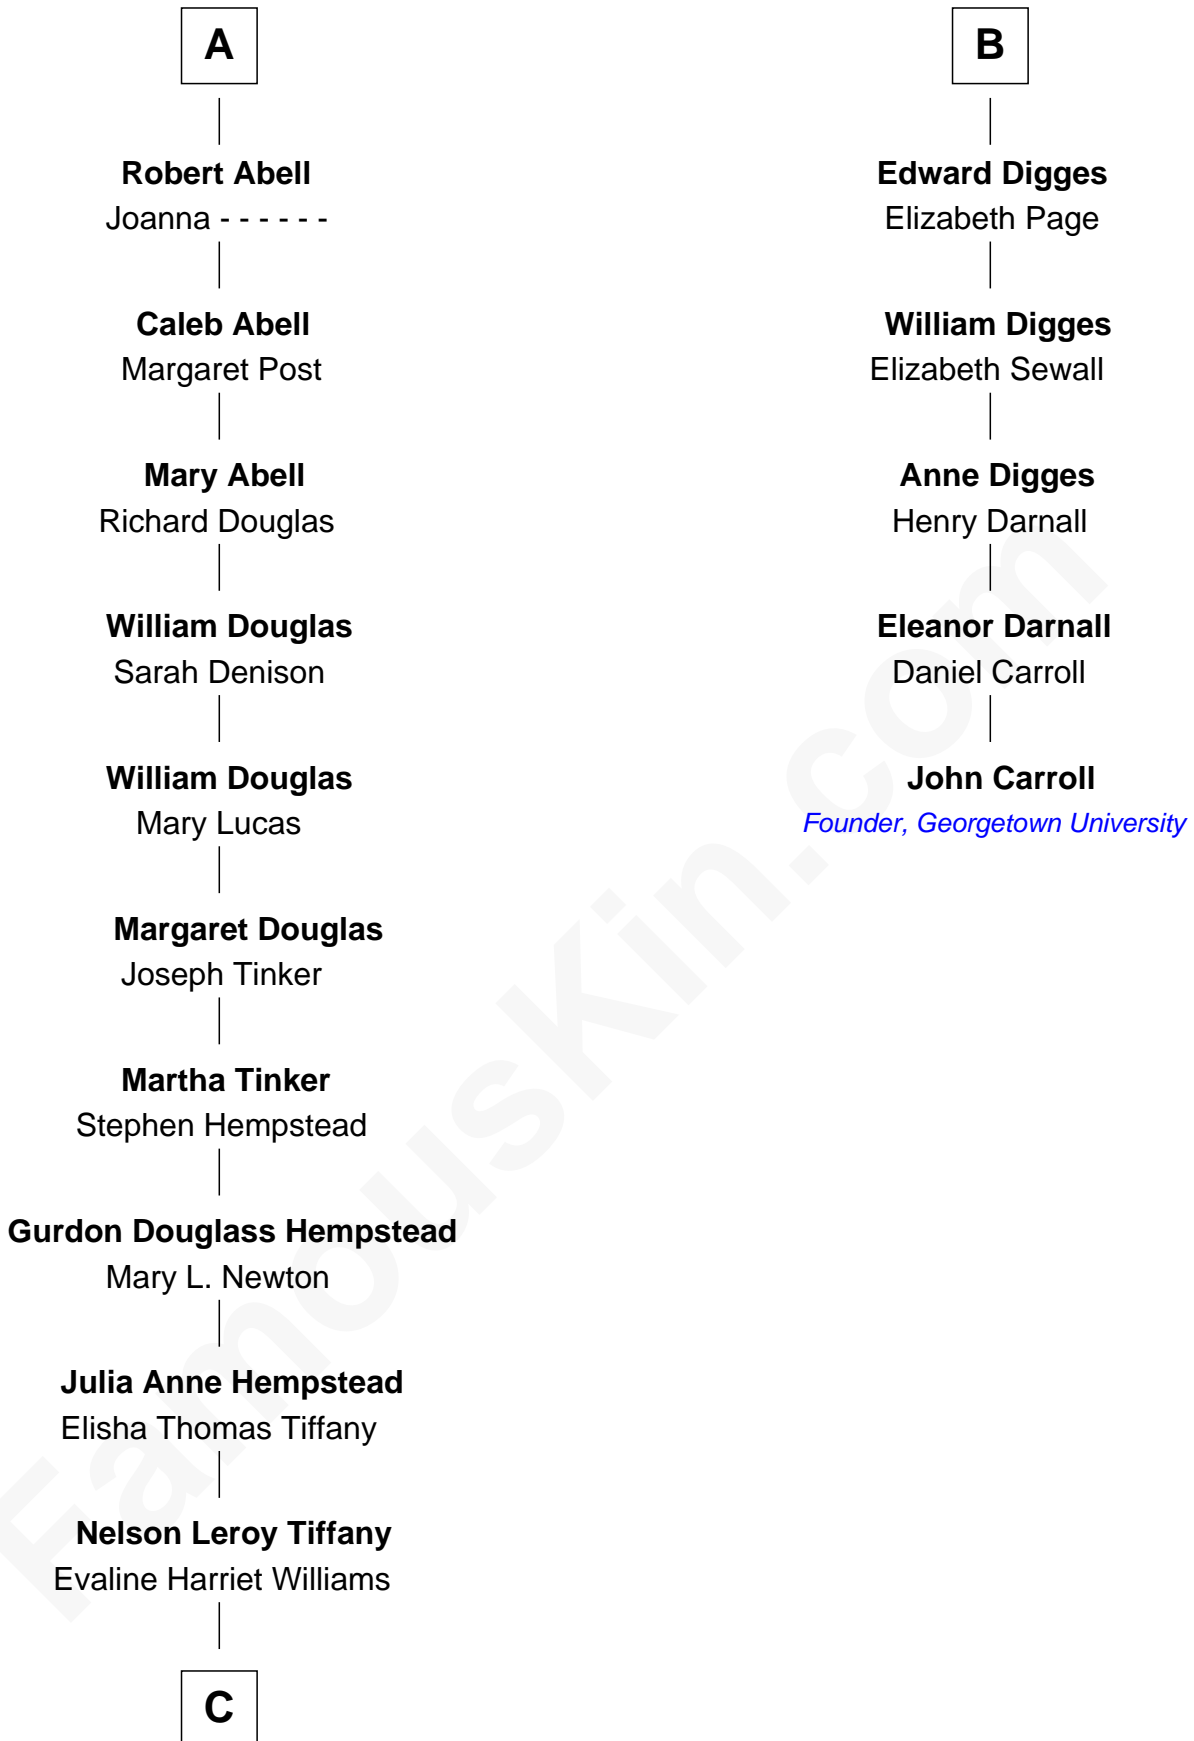

FamousKin.com Relationship Chart of

Richard Gere

Movie Actor

11th cousin 8 times removed of

John Carroll

Founder of Georgetown University

Sir Walter Devereux

Elizabeth Merbery

C

—
William Stanton Tiffany
Anna Rebecca Stevens

—
Doris Anna Tiffany
Homer George Gere

—
Richard Gere
Movie Actor

FamousKin.com