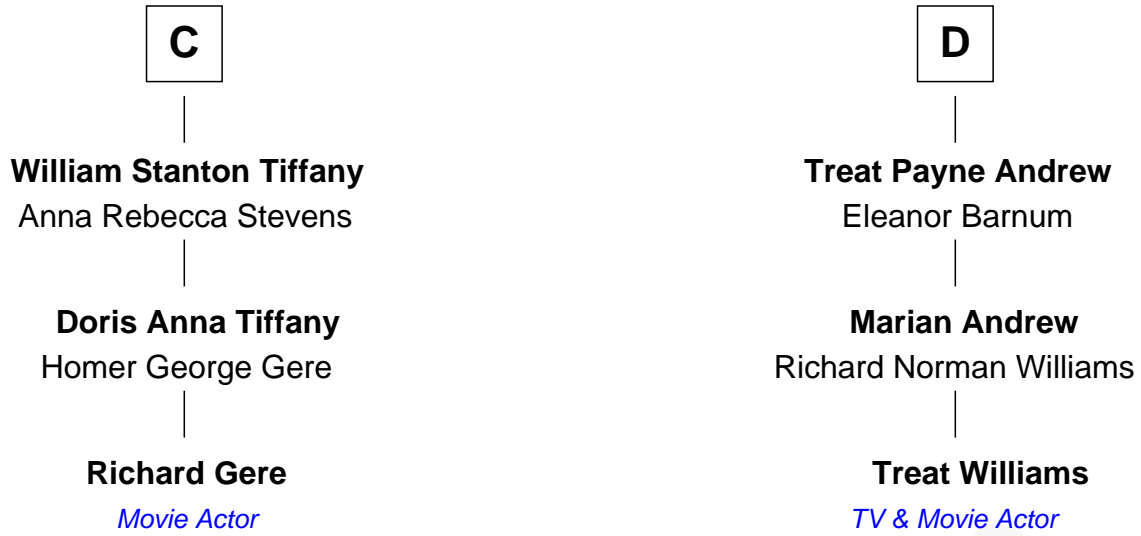

FamousKin.com Relationship Chart of

Richard Gere

Movie Actor

19th cousin of

Treat Williams

TV & Movie Actor

Sir Walter Blount

Sancha de Ayala

FamousKin.com