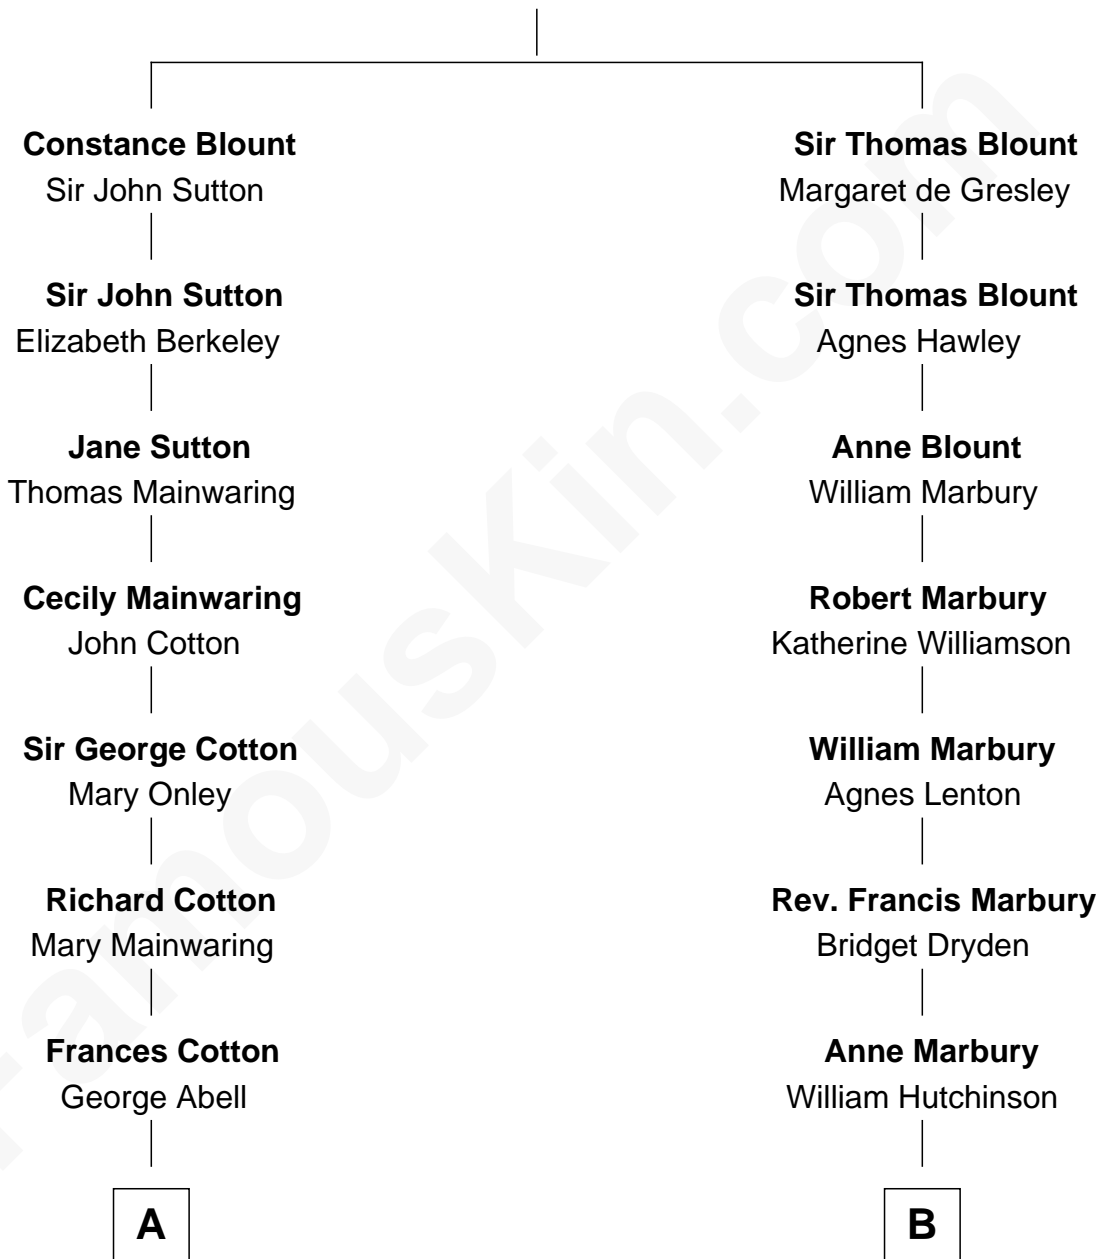

FamousKin.com Relationship Chart of

Richard Gere

Movie Actor

19th cousin of

Treat Williams

TV & Movie Actor

Sir Walter Blount

Sancha de Ayala

FamousKin.com