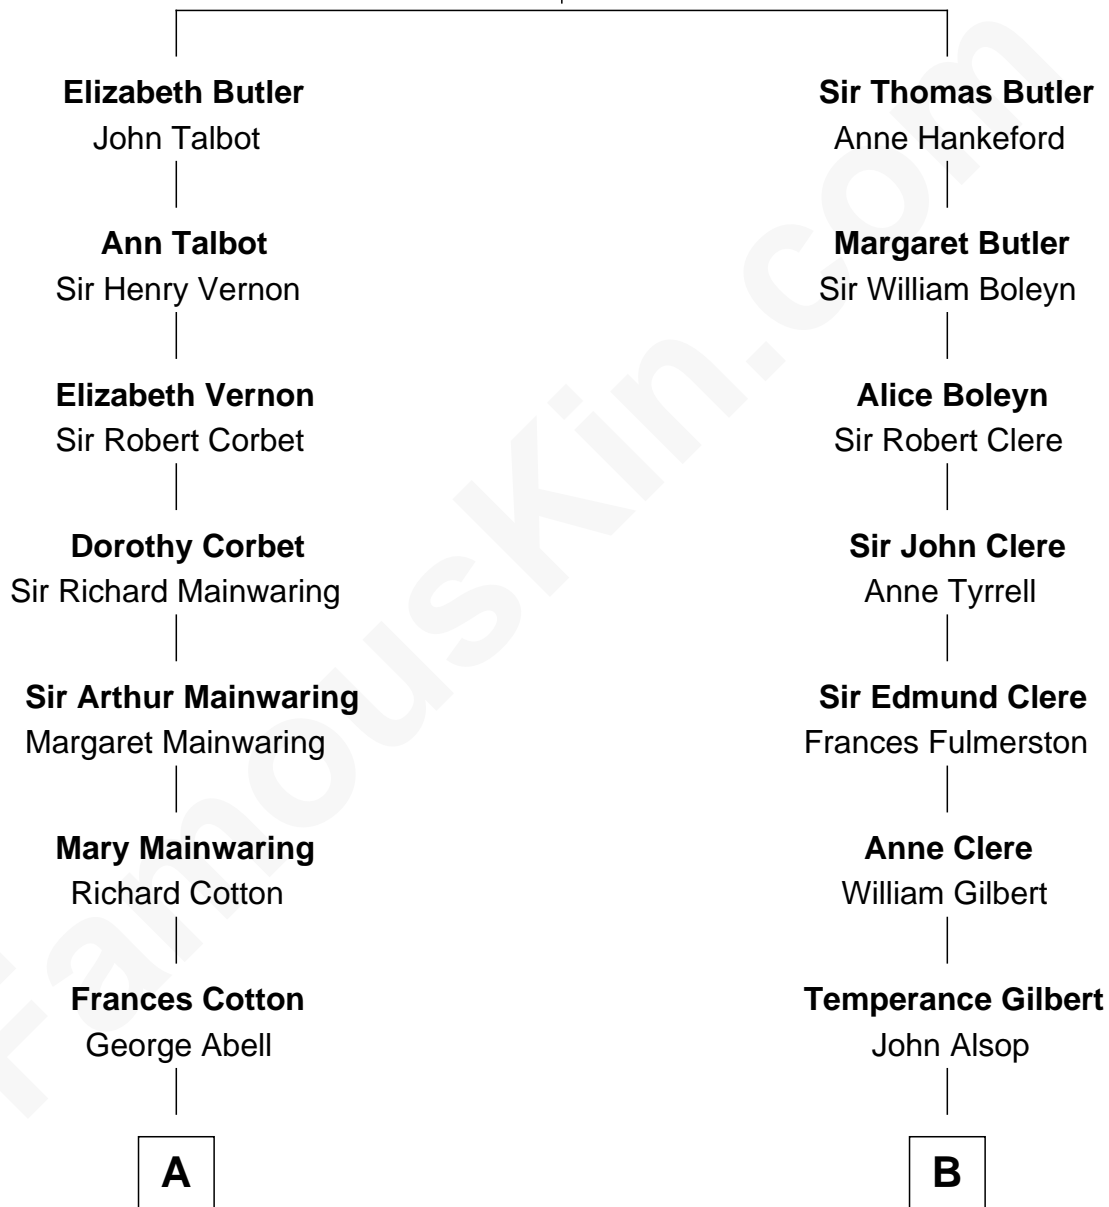

# FamousKin.com Relationship Chart of

**Richard Gere**

*Movie Actor*

18th cousin 1 time removed of

**Treat Williams**

*TV & Movie Actor*

**James Butler**  
Joan Beauchamp

FamousKin.com