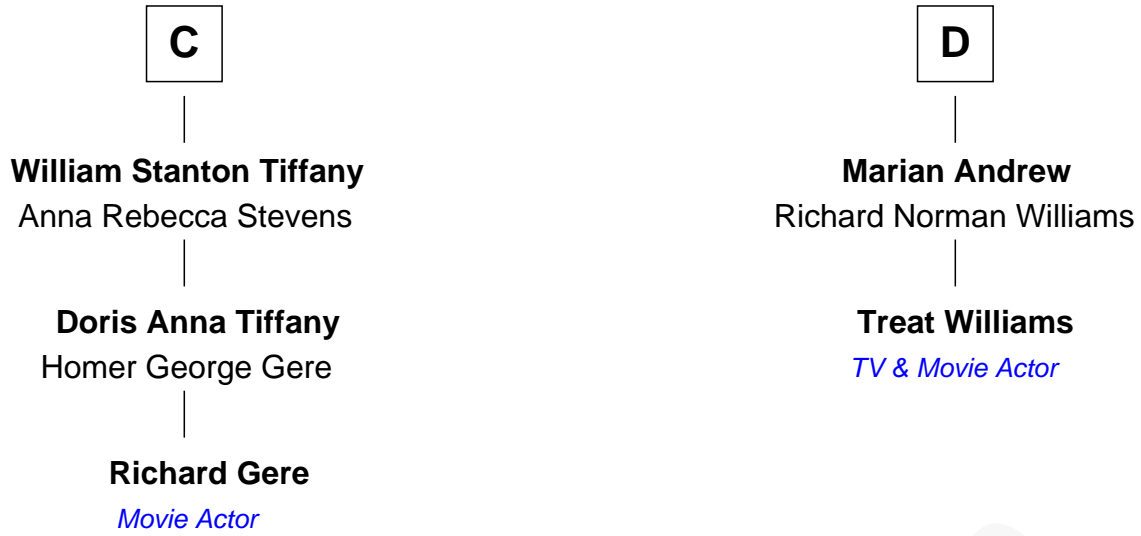

# FamousKin.com Relationship Chart of

**Richard Gere**

*Movie Actor*

18th cousin 1 time removed of

**Treat Williams**

*TV & Movie Actor*

**James Butler**  
Joan Beauchamp

FamousKin.com