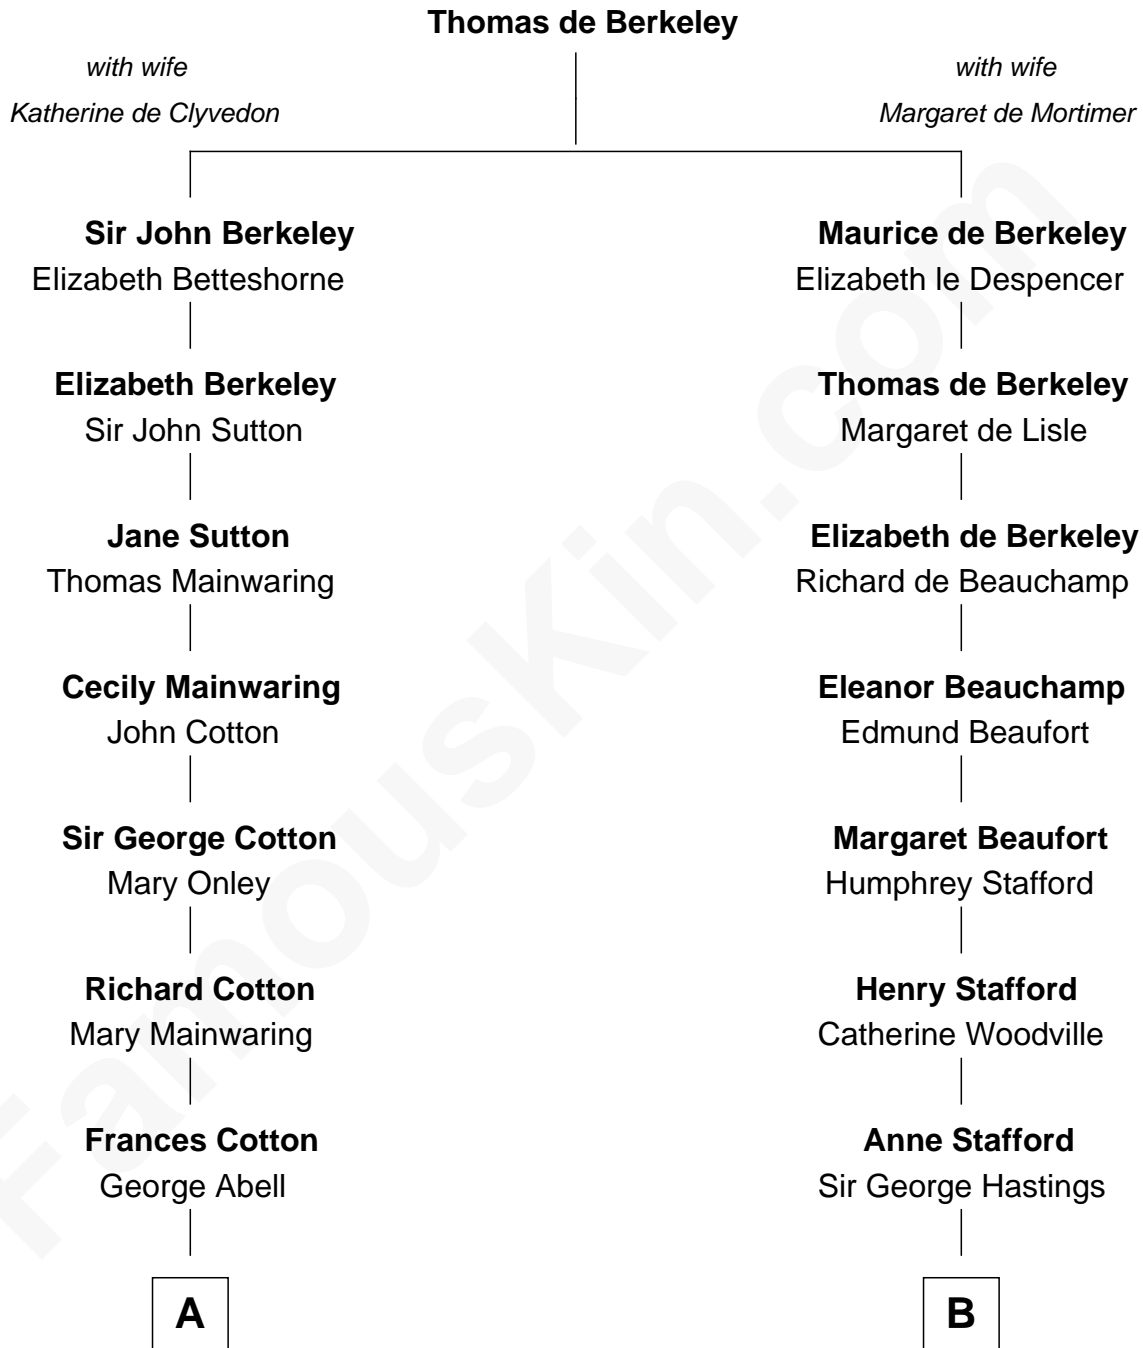

FamousKin.com
Relationship Chart of
Richard Gere
Movie Actor

17th cousin 2 times removed of
Lewis Carroll
Author of Alice in Wonderland

C

—
William Stanton Tiffany

Anna Rebecca Stevens

—
Doris Anna Tiffany