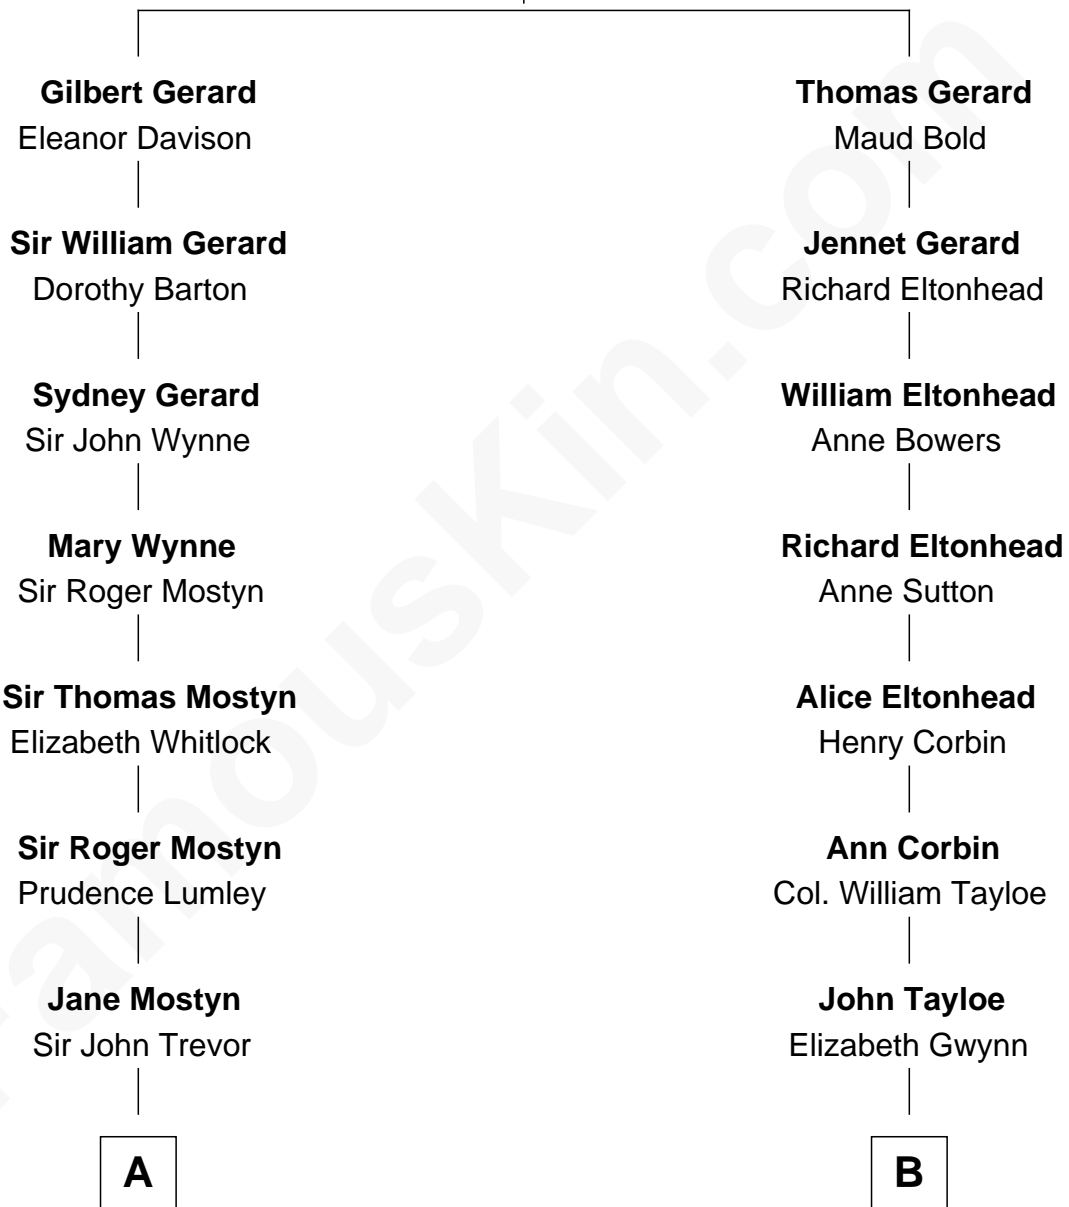

FamousKin.com

Relationship Chart of

Sir Arthur Wellesley

Duke of Wellington and Victor at Waterloo

9th cousin 1 time removed of

Edward Lloyd V

13th Governor of Maryland

William Gerard

Elizabeth Byron

A

Anne Trevor
Michael Hill

Arthur Hill-Trevor
Anne Stafford

Anne Hill-Trevor
Garret Wellesley

Sir Arthur Wellesley
Victor at Battle of Waterloo

B

John Tayloe
Rebecca Plater

Elizabeth Tayloe
Col. Edward Lloyd

Edward Lloyd V
13th Governor of Maryland

FamousKin.com