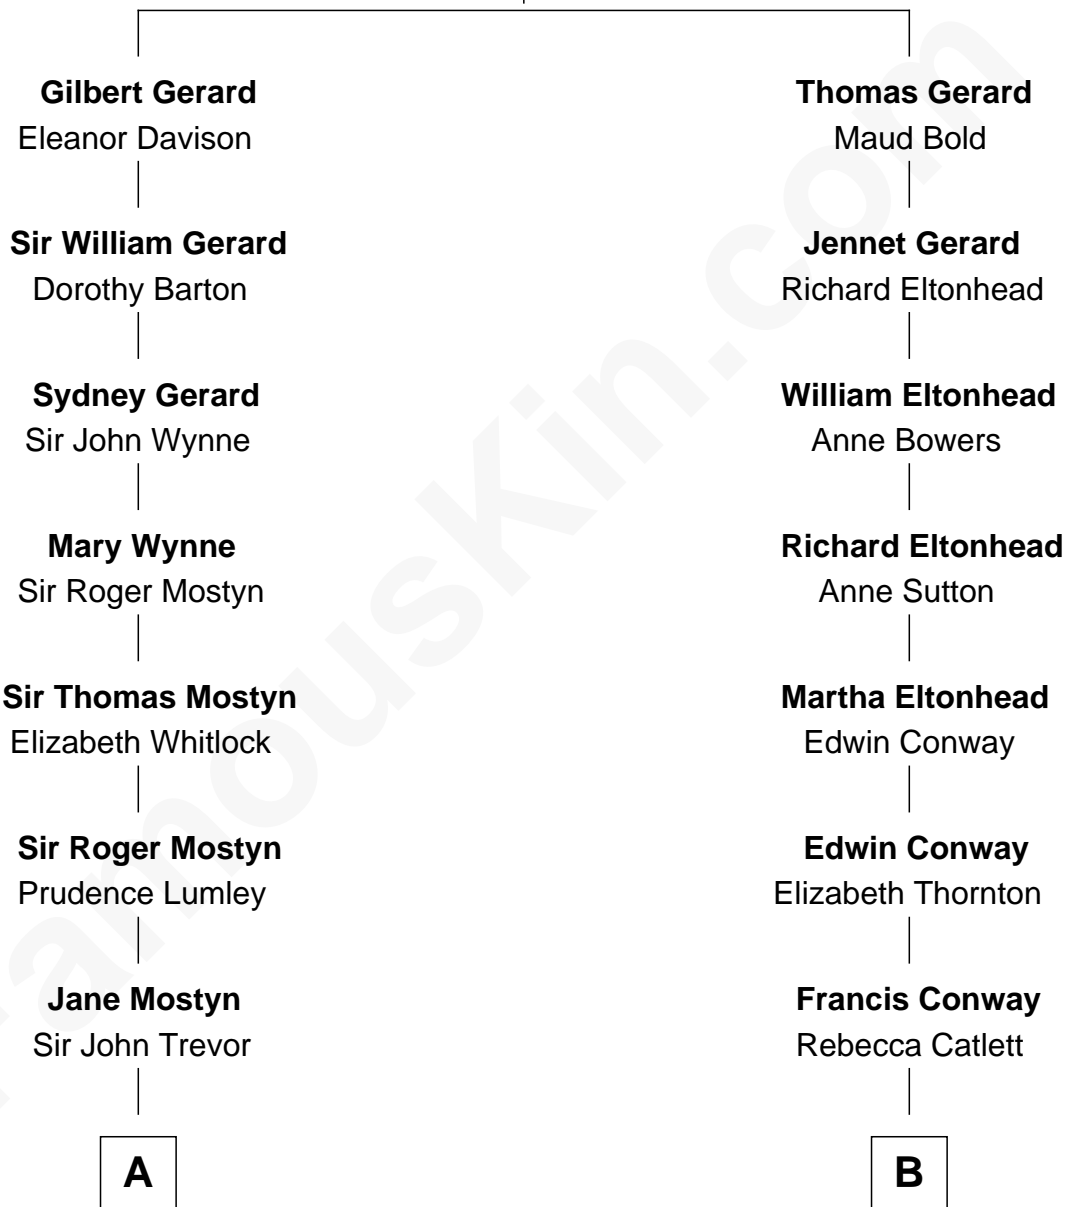

FamousKin.com

Relationship Chart of

Sir Arthur Wellesley

Duke of Wellington and Victor at Waterloo

8th cousin 2 times removed of

James Madison
4th U.S. President

William Gerard
Elizabeth Byron

A

Anne Trevor
Michael Hill

Arthur Hill-Trevor
Anne Stafford

Anne Hill-Trevor
Garret Wellesley

Sir Arthur Wellesley
Victor at Battle of Waterloo

B

Eleanor Rose Conway
James Madison

James Madison
4th U.S. President