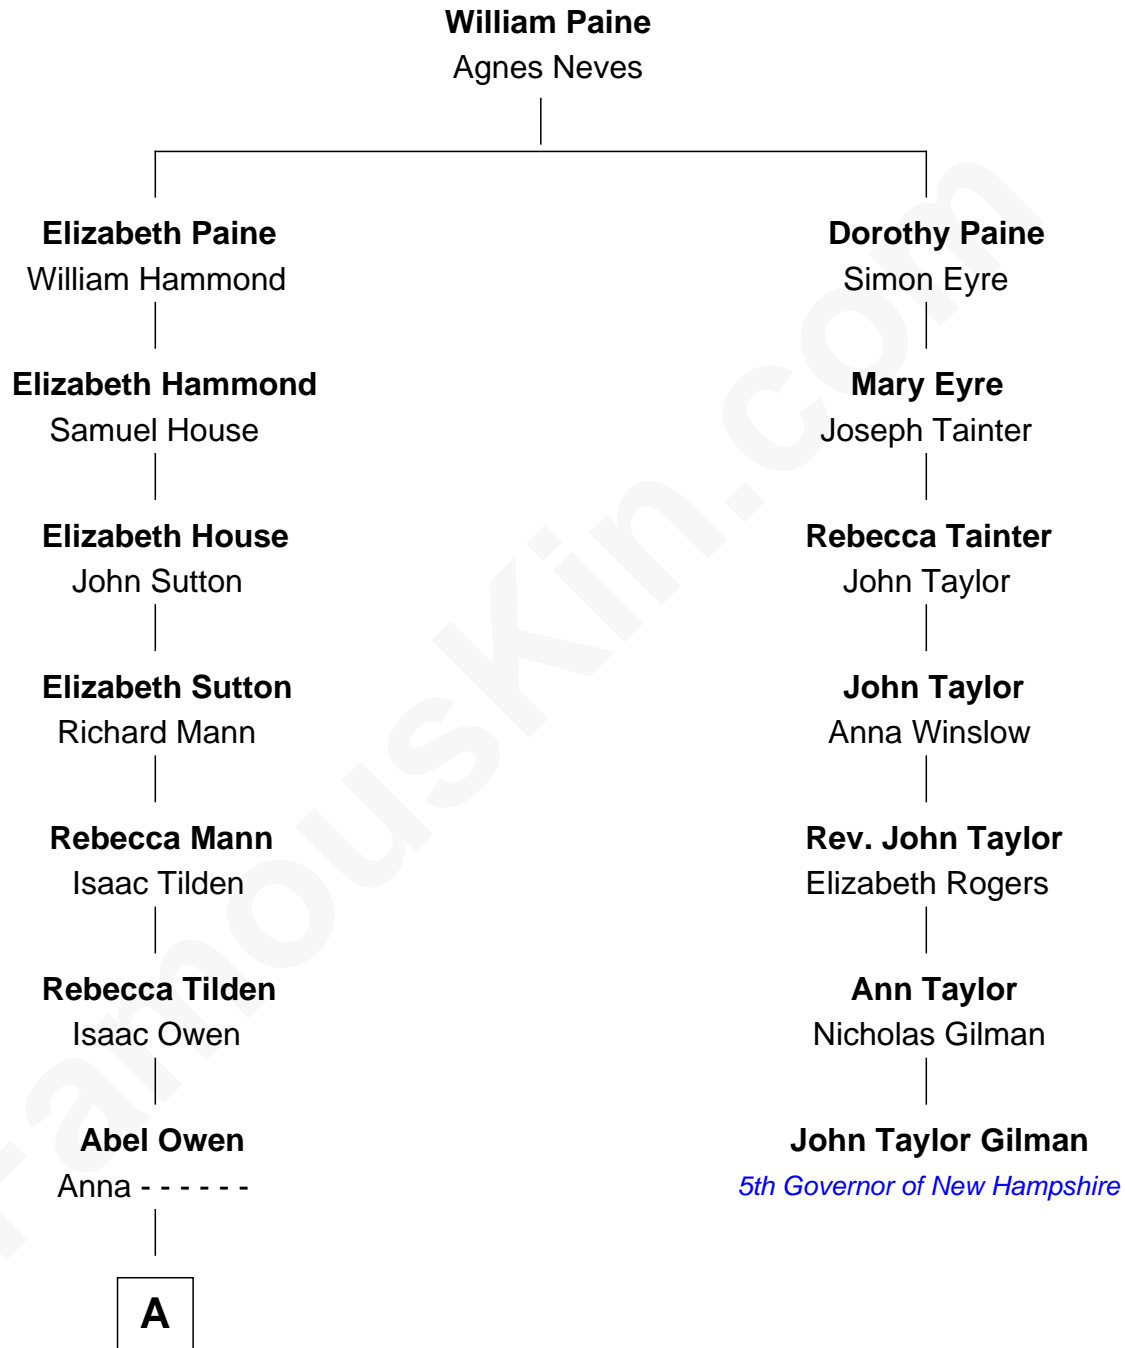

FamousKin.com Relationship Chart of

Matt Damon

Movie Actor

6th cousin 7 times removed of

John Taylor Gilman

5th Governor of New Hampshire

FamousKin.com