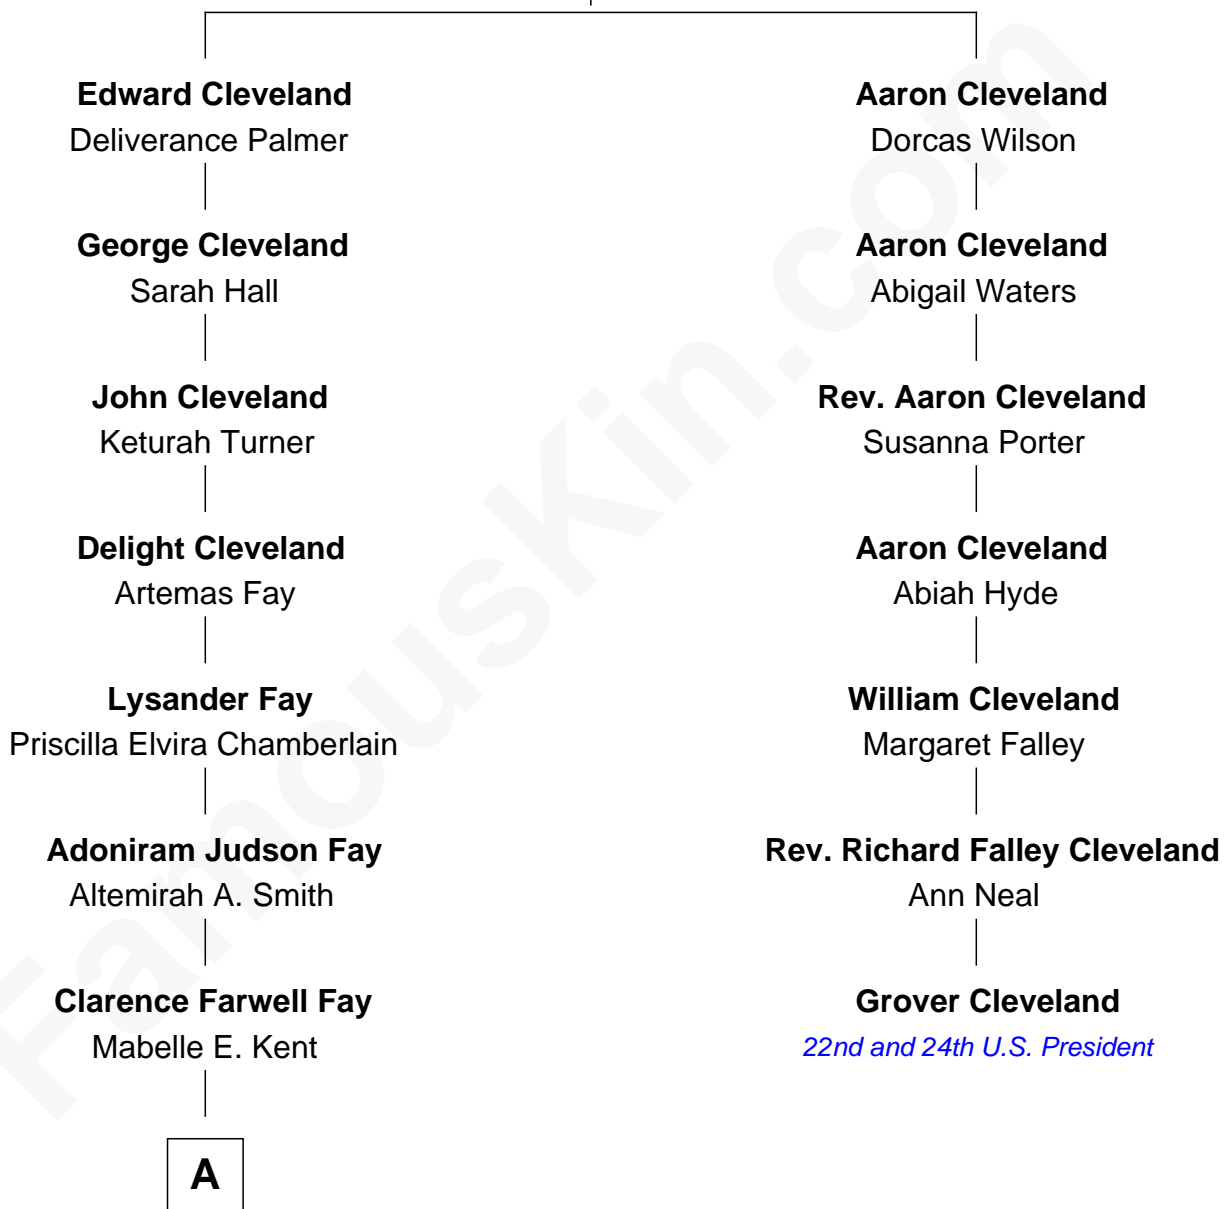

FamousKin.com Relationship Chart of

Matt Damon

Movie Actor

6th cousin 3 times removed of

Grover Cleveland

22nd and 24th U.S. President

Moses Cleveland

Ann Winn

A

—
Roberta M. Fay
Albert Howe Damon

—
Kent Telfer Damon
Nancy June Carlsson-Paige

—
Matt Damon
Movie Actor

FamousKin.com