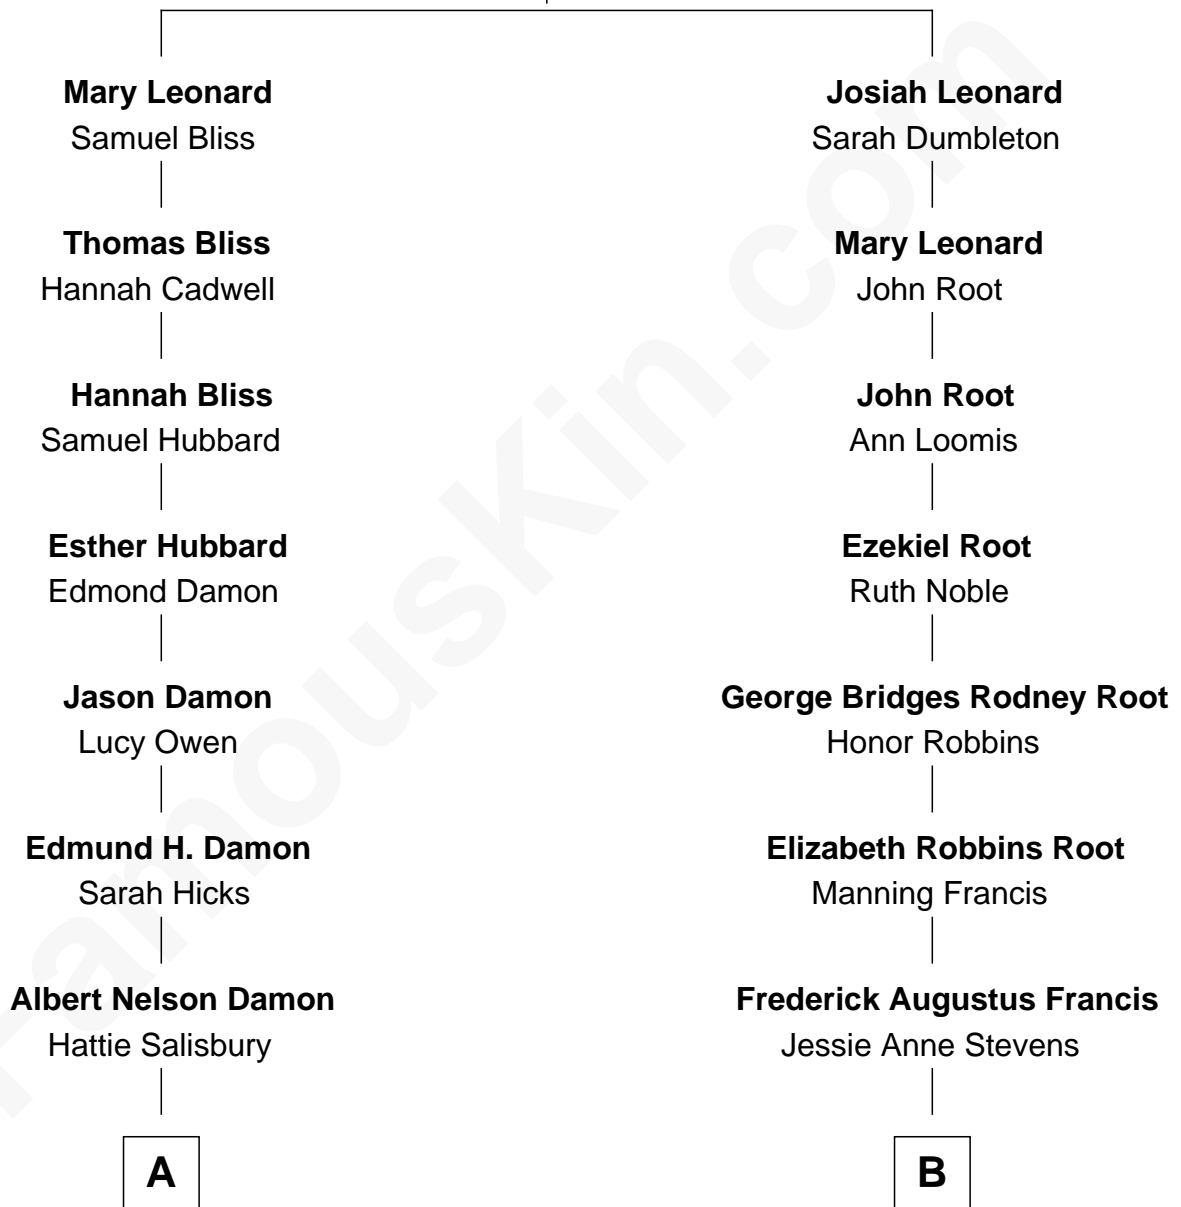

FamousKin.com Relationship Chart of

Matt Damon
Movie Actor

9th cousin 1 time removed of

Nancy (Davis) Reagan
First Lady of President Ronald Reagan

John Leonard
Sarah Heald

FamousKin.com