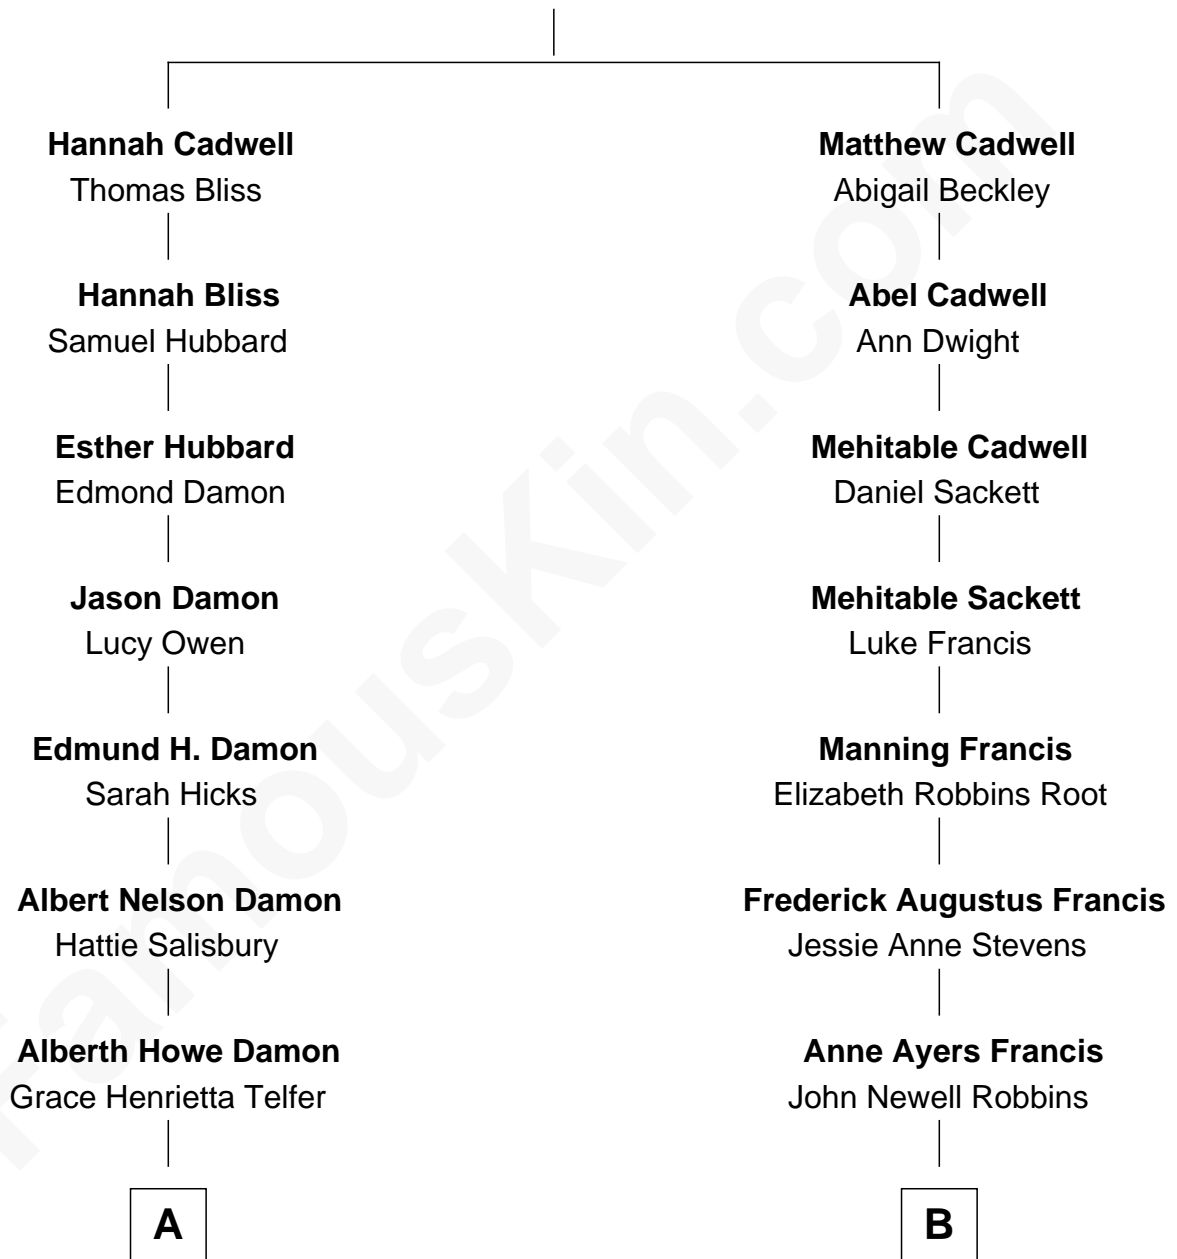

FamousKin.com Relationship Chart of

Matt Damon
Movie Actor

8th cousin 1 time removed of

Nancy (Davis) Reagan
First Lady of President Ronald Reagan

Thomas Cadwell
Eizabeth Stebbins

FamousKin.com