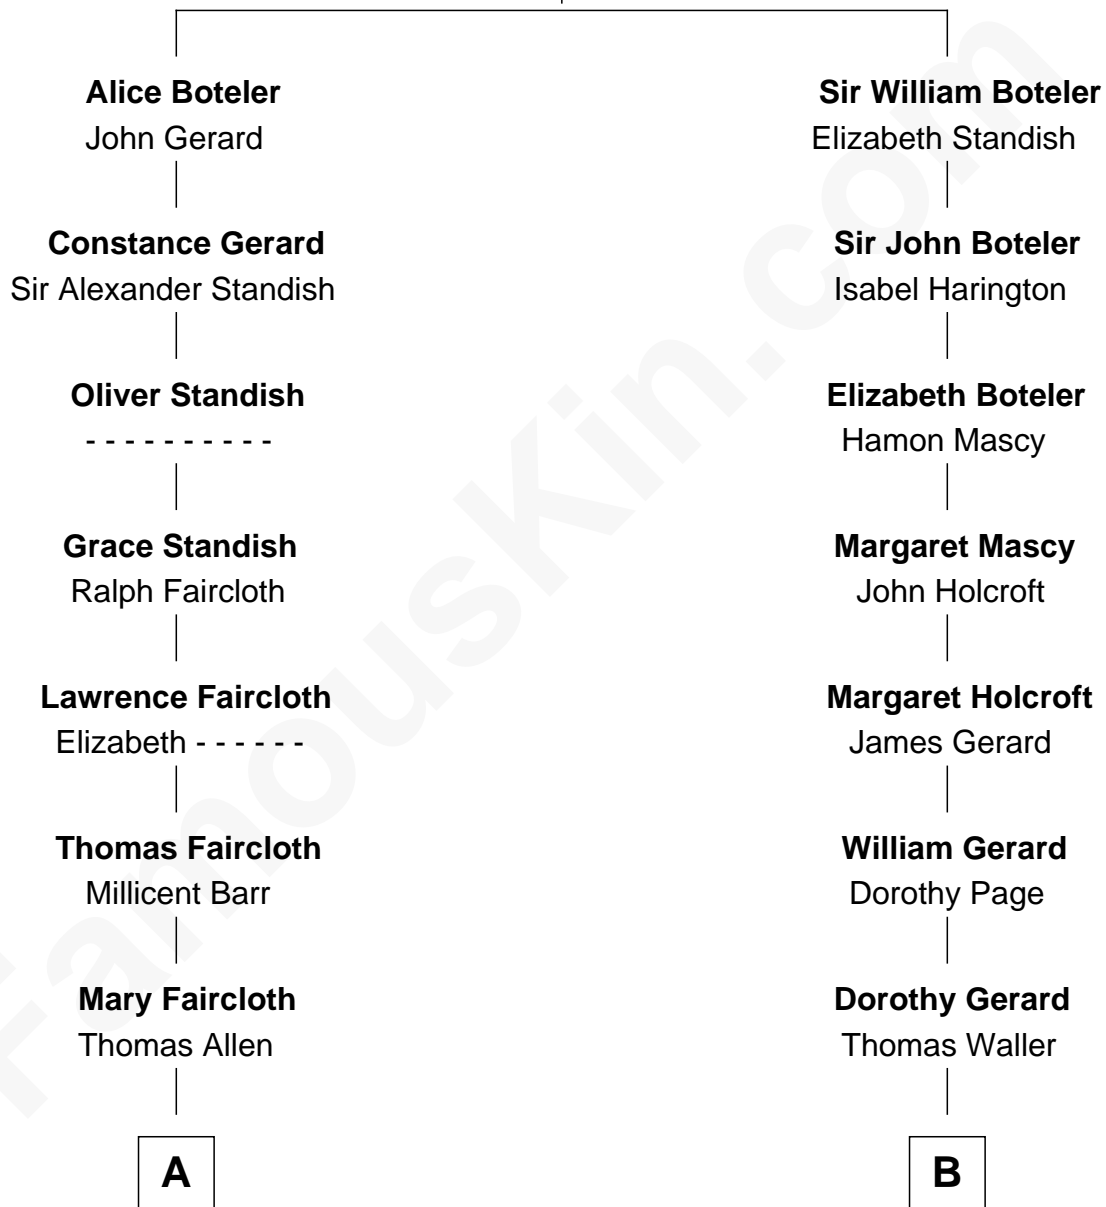

FamousKin.com Relationship Chart of

Matt Damon

Movie Actor

17th cousin 2 times removed of

Edith (Bolling) Wilson

First Lady of President Woodrow Wilson

Sir John Boteler

Alice Plumpton

C

—
Albert Howe Damon

Roberta M. Fay

—
Kent Telfer Damon

Nancy June Carlsson-Paige

—
Matt Damon

Movie Actor

FamousKin.com