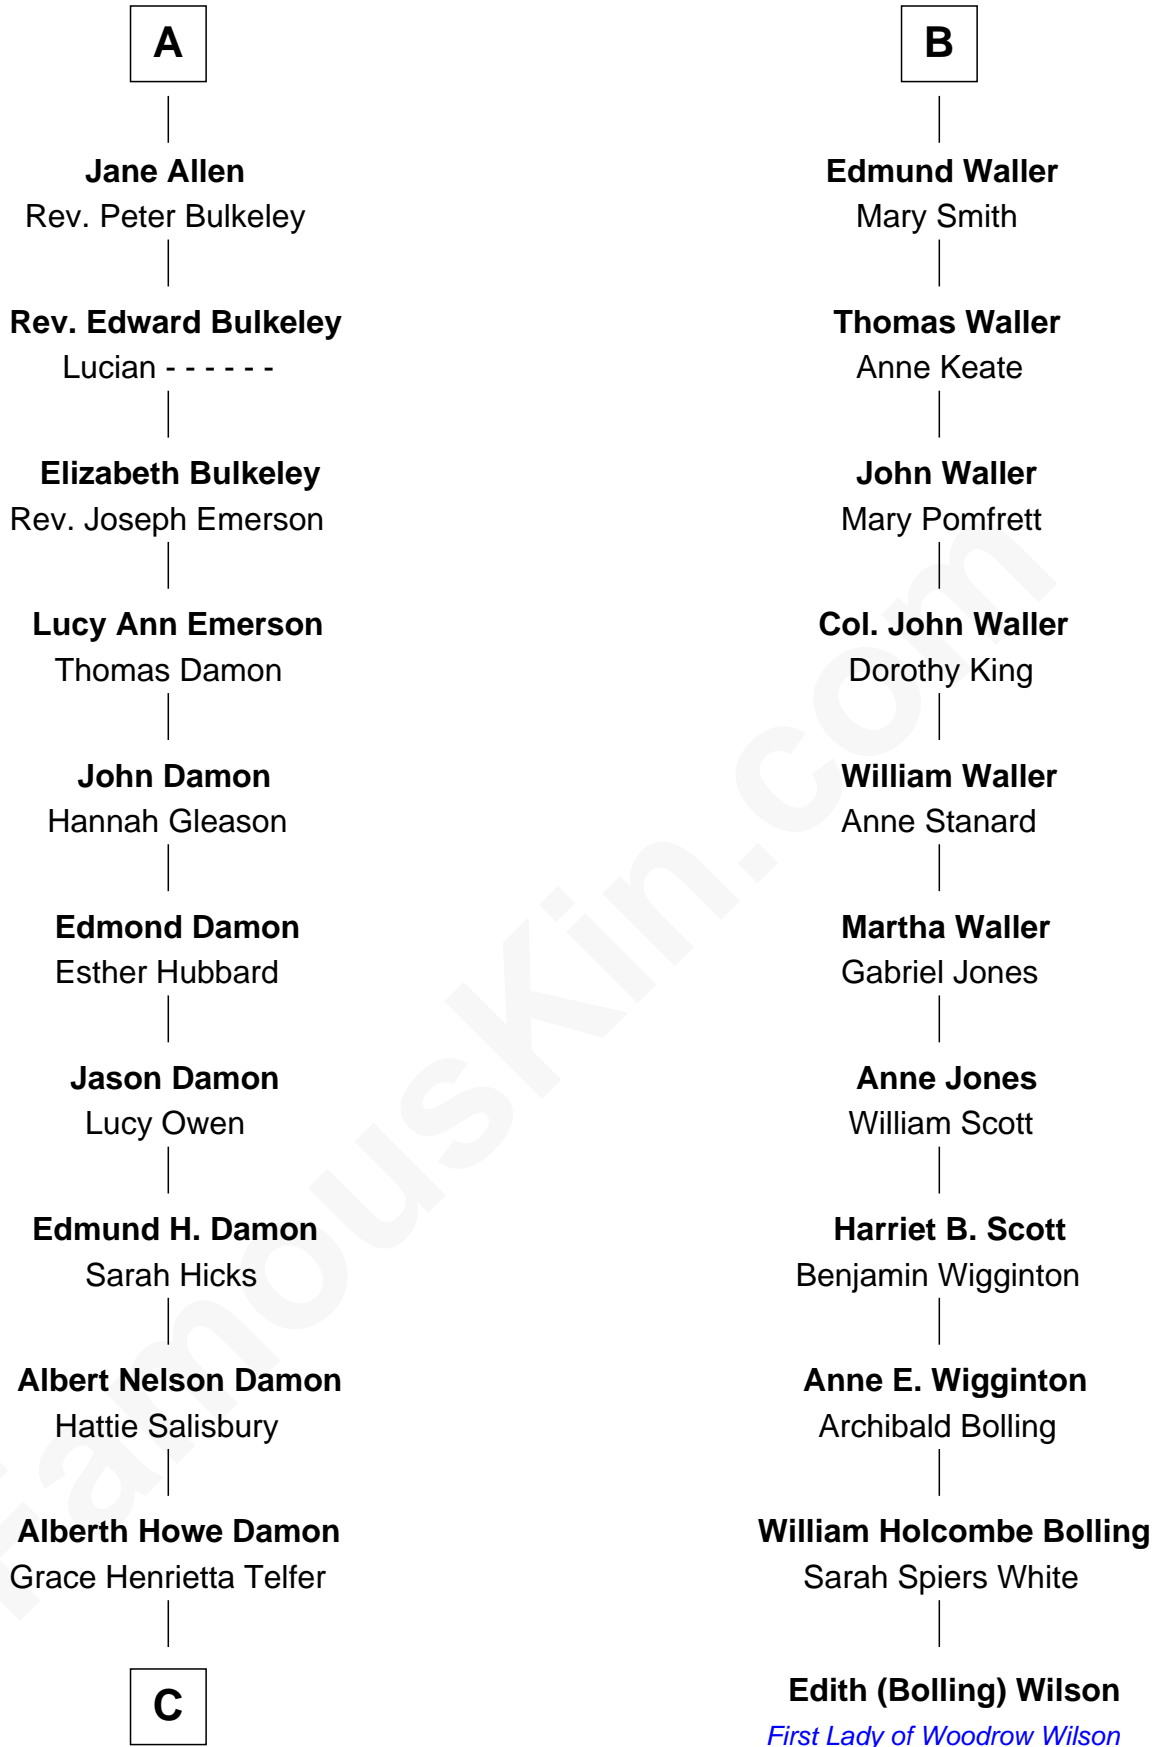

FamousKin.com Relationship Chart of

Matt Damon

Movie Actor

17th cousin 2 times removed of

Edith (Bolling) Wilson

First Lady of President Woodrow Wilson

Sir John Boteler

Alice Plumpton

C

—
Albert Howe Damon

Roberta M. Fay

—
Kent Telfer Damon

Nancy June Carlsson-Paige

—
Matt Damon

Movie Actor

FamousKin.com