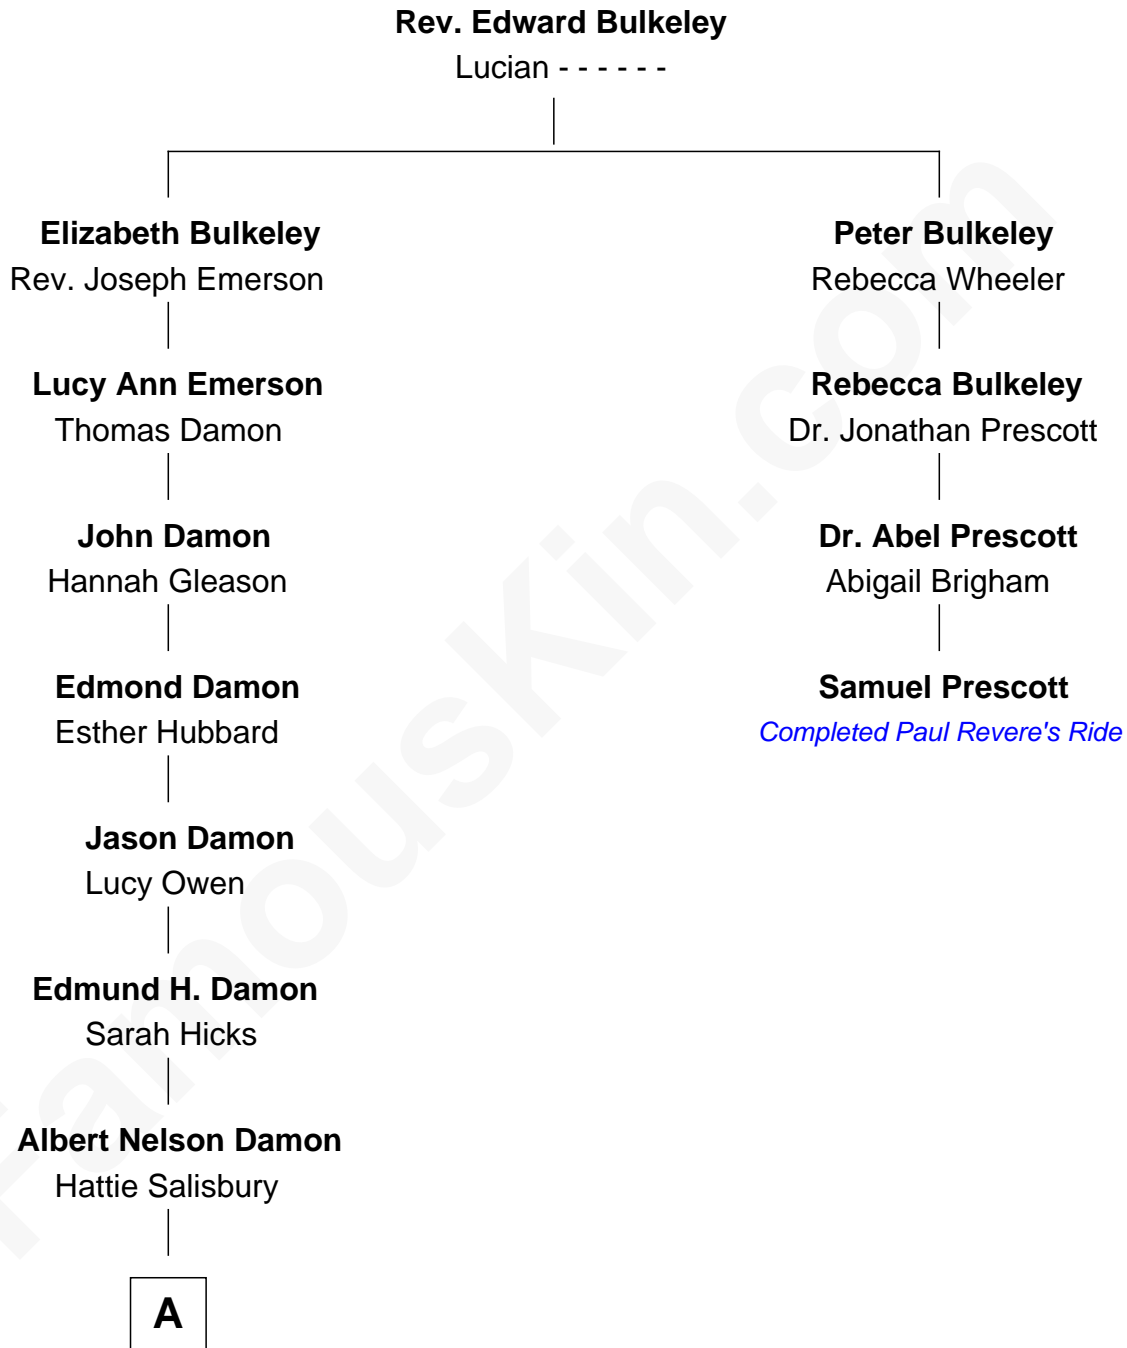

FamousKin.com Relationship Chart of

Matt Damon

Movie Actor

3rd cousin 7 times removed of

Samuel Prescott

Completed Paul Revere's Midnight Ride

A

Alberth Howe Damon

Grace Henrietta Telfer

Albert Howe Damon

Roberta M. Fay

Kent Telfer Damon

Nancy June Carlsson-Paige

Matt Damon

Movie Actor

FamousKin.com