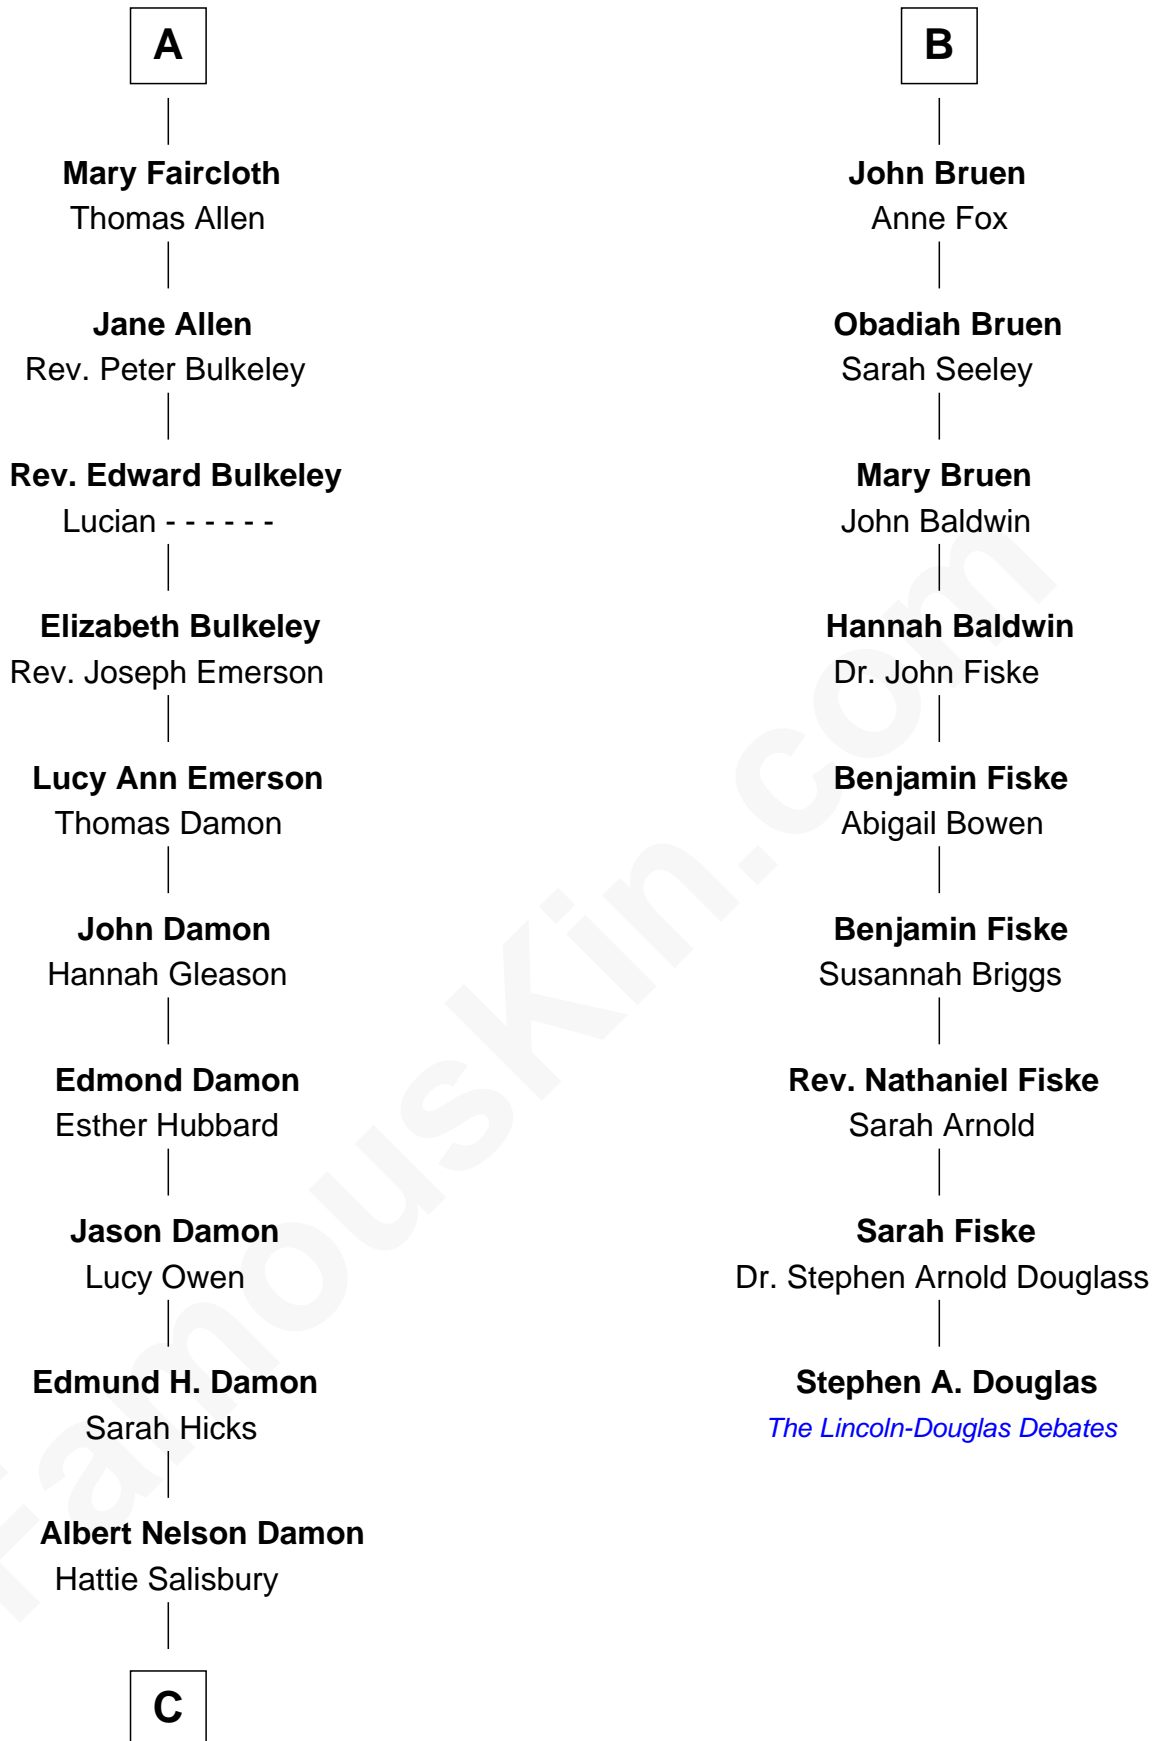

FamousKin.com Relationship Chart of

Matt Damon
Movie Actor

15th cousin 5 times removed of

Stephen A. Douglas

Participated in Lincoln-Douglas Debates

C

—
Alberth Howe Damon
Grace Henrietta Telfer

—
Albert Howe Damon
Roberta M. Fay

—
Kent Telfer Damon
Nancy June Carlsson-Paige

—
Matt Damon
Movie Actor

FamousKin.com