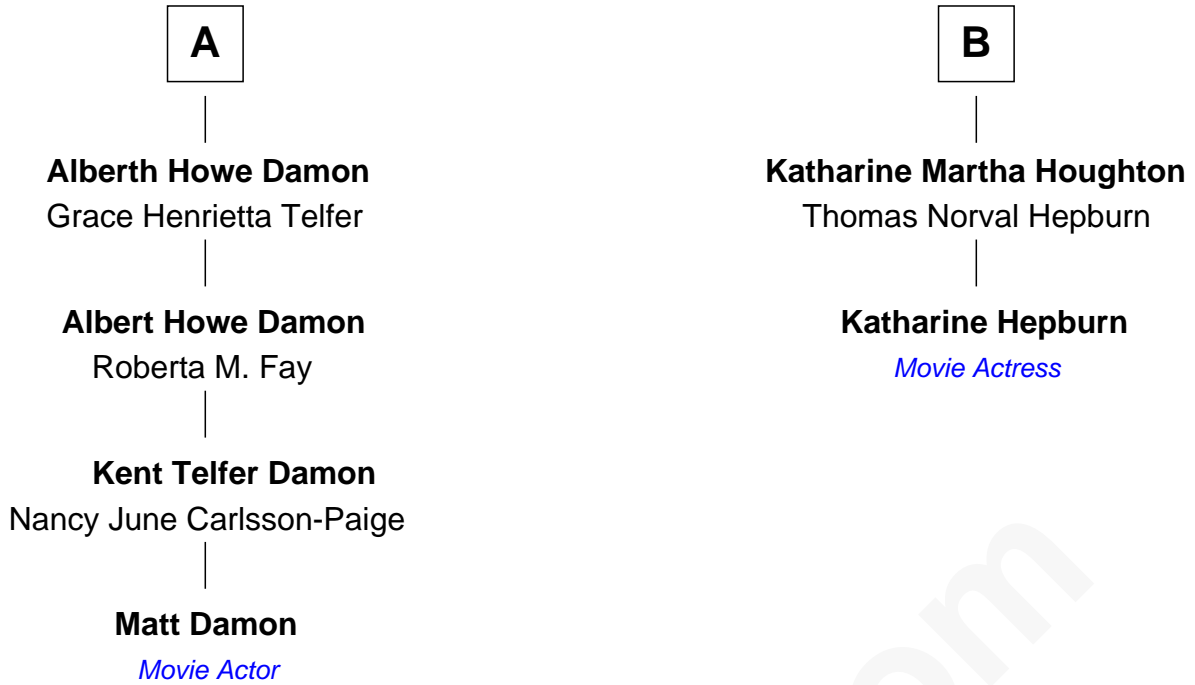

FamousKin.com Relationship Chart of

Matt Damon

Movie Actor

8th cousin 2 times removed of

Katharine Hepburn

Movie Actress

John Leonard

Sarah Heald

Jason Damon

Lucy Owen

Edmund H. Damon

Sarah Hicks

Albert Nelson Damon

Hattie Salisbury

A

Martha Leonard

Benjamin Wait

Sarah Wait

John Belden

Rhoda Belden

Aaron Sheldon

Reuben Sheldon

Sarah West

Submit Sheldon

Joseph Garlinghouse

Leman Benton Garlinghouse

Martha Ann Spalding

Caroline Garlinghouse

Alfred Augustus Houghton

B

FamousKin.com