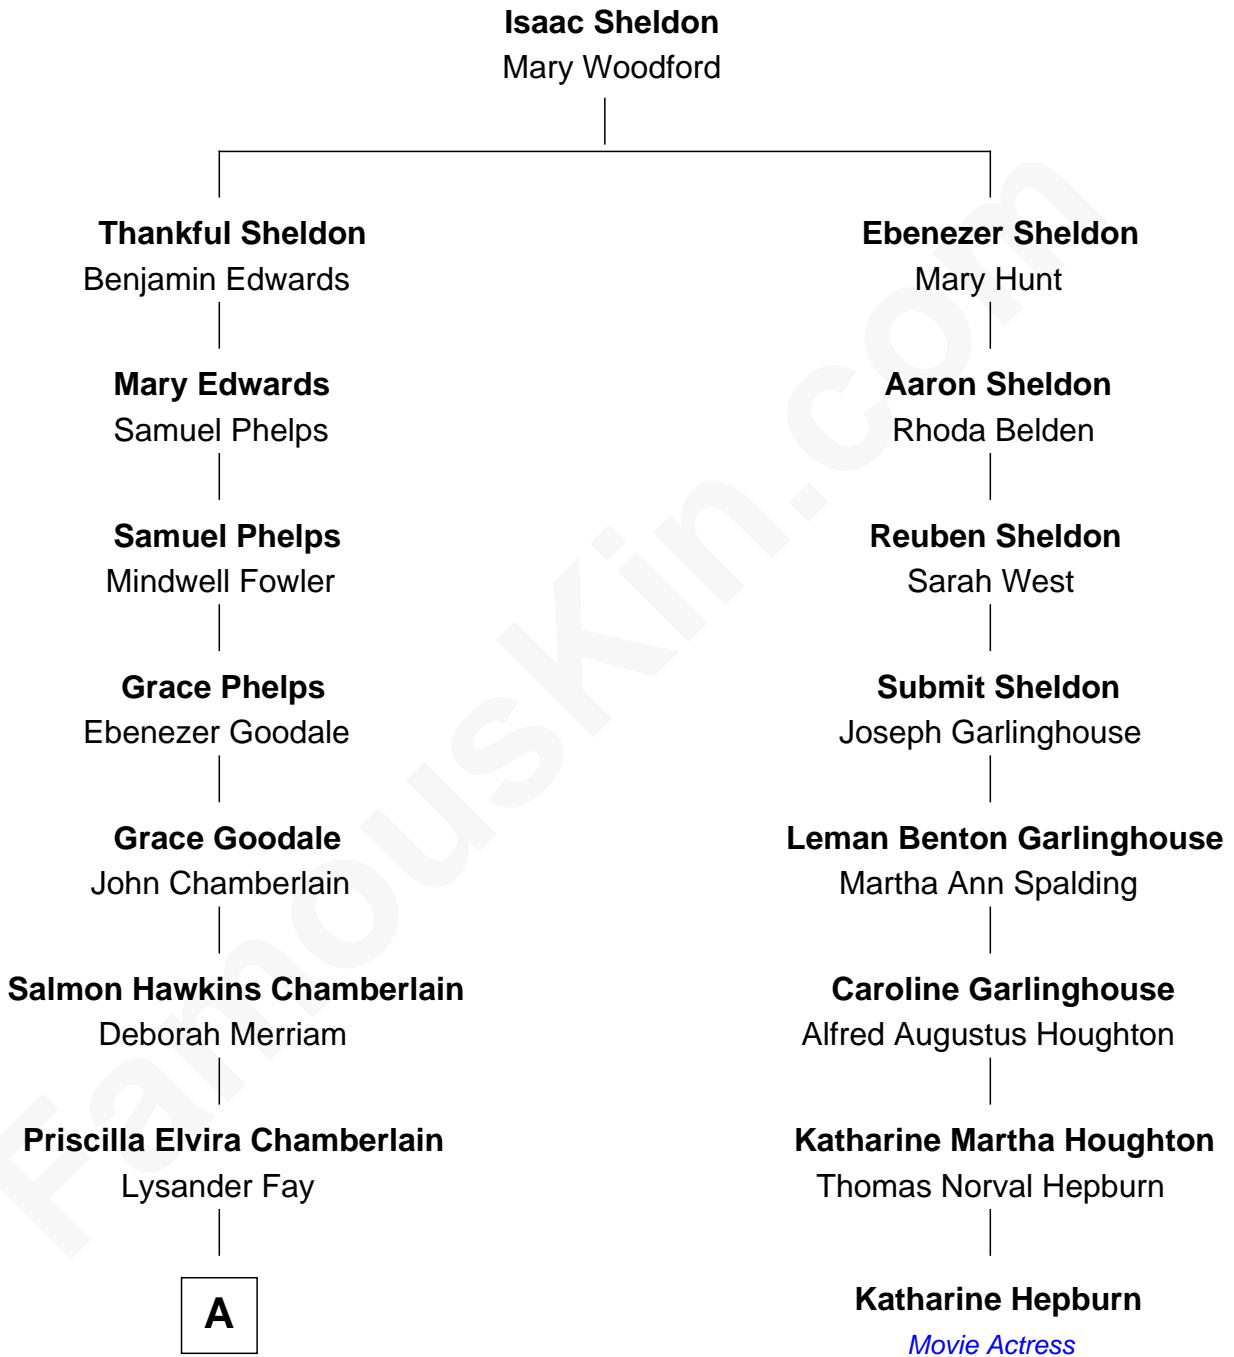

FamousKin.com Relationship Chart of

Matt Damon

Movie Actor

7th cousin 4 times removed of

Katharine Hepburn

Movie Actress

FamousKin.com