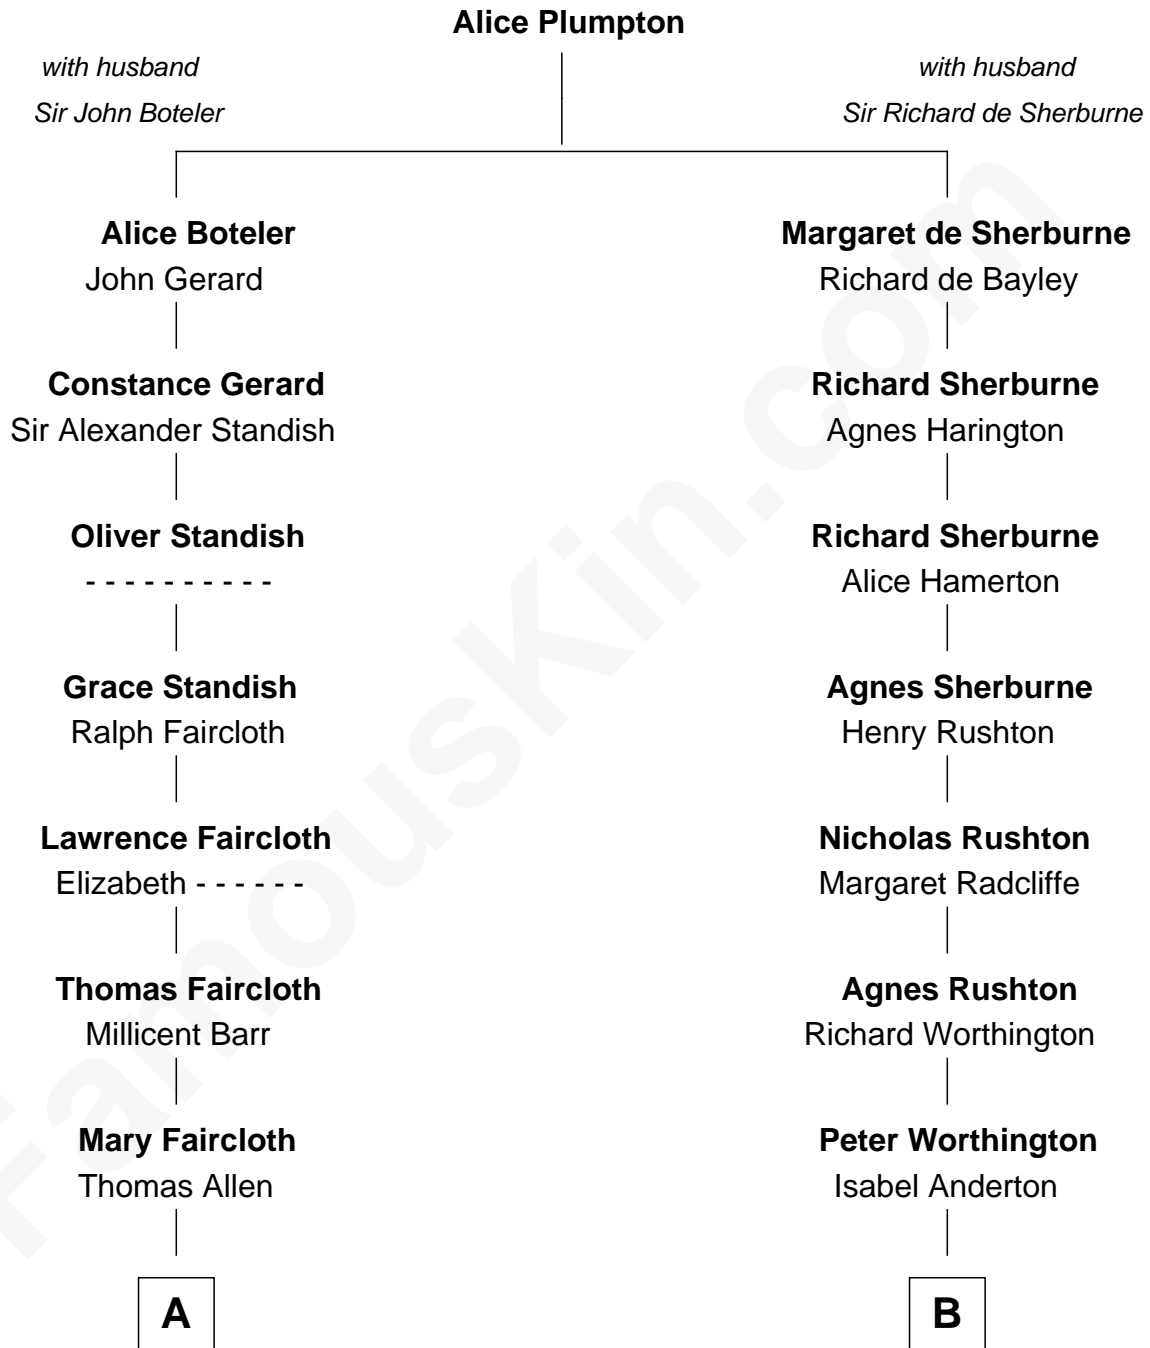

# FamousKin.com Relationship Chart of

**Matt Damon**

*Movie Actor*

19th cousin 1 time removed of

**Geena Davis**

*Movie and TV Actress*

Geena Davis photo by [Alan Light](#) (CC BY-SA 2.0)