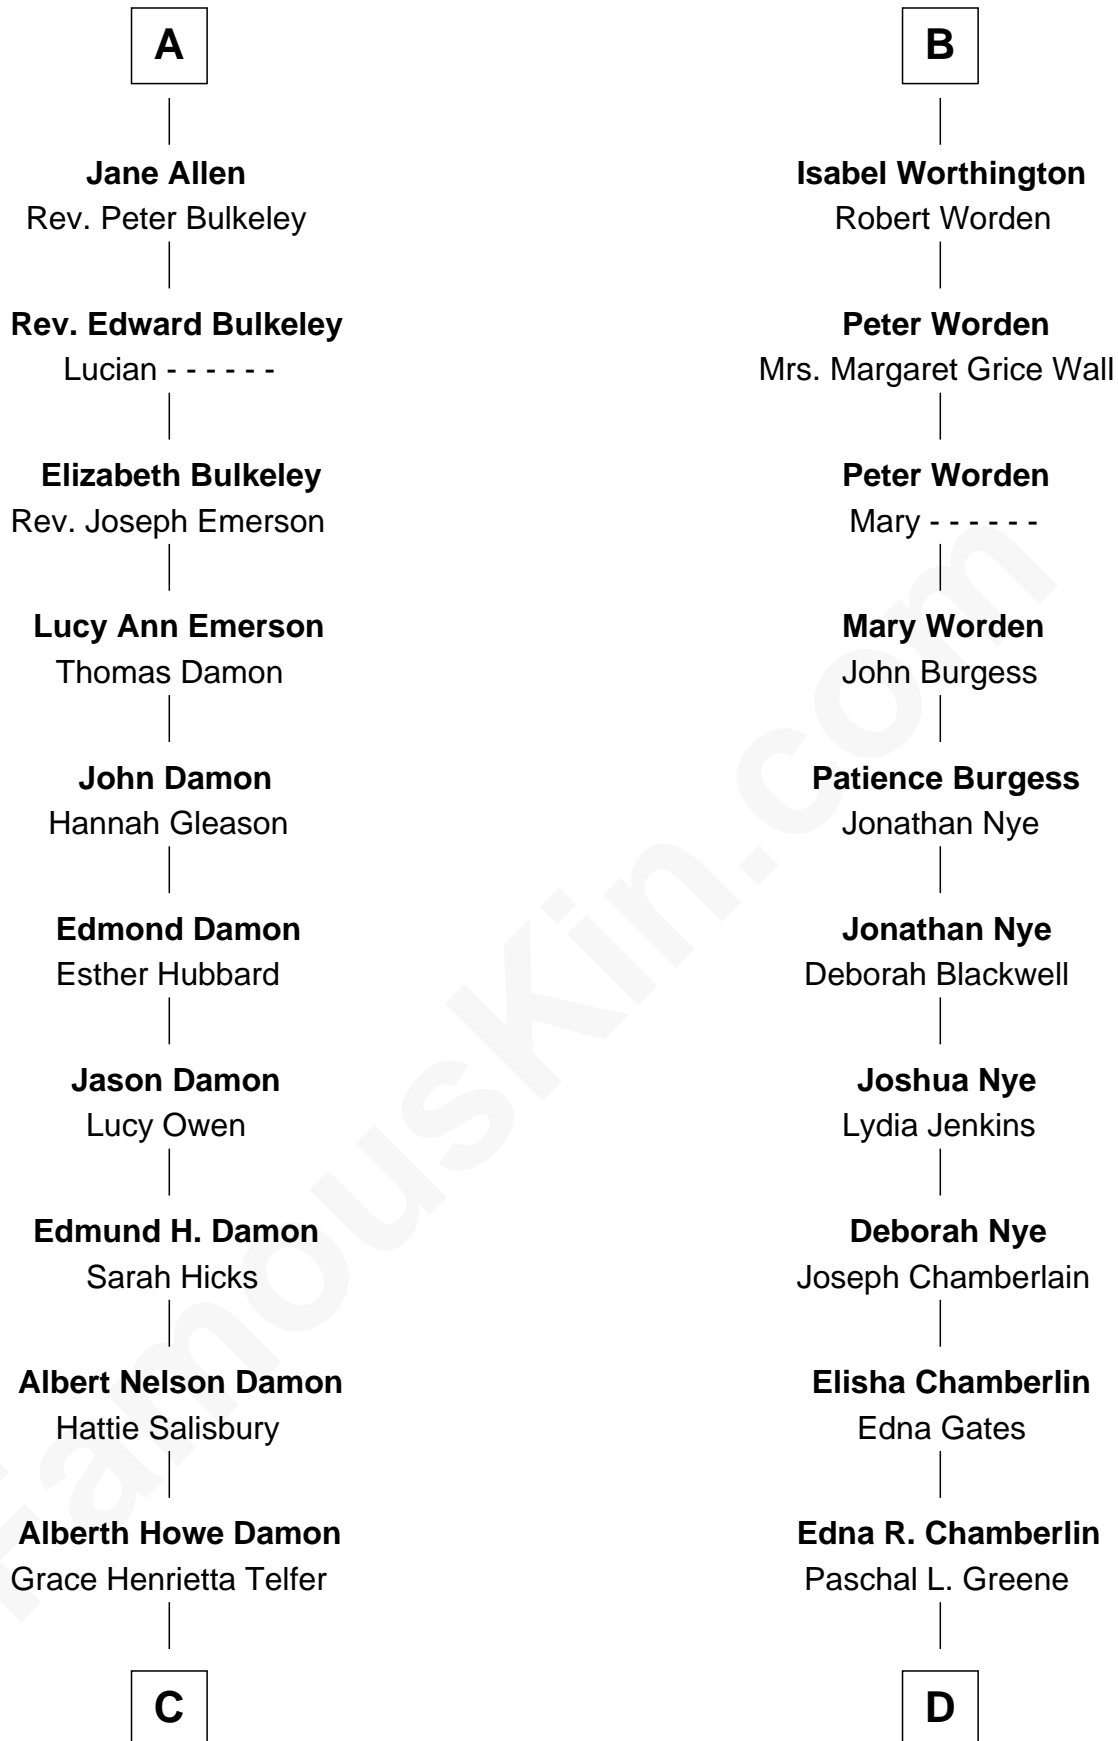

# FamousKin.com Relationship Chart of

**Matt Damon**

*Movie Actor*

19th cousin 1 time removed of

**Geena Davis**

*Movie and TV Actress*

Geena Davis photo by [Alan Light](#) (CC BY-SA 2.0)