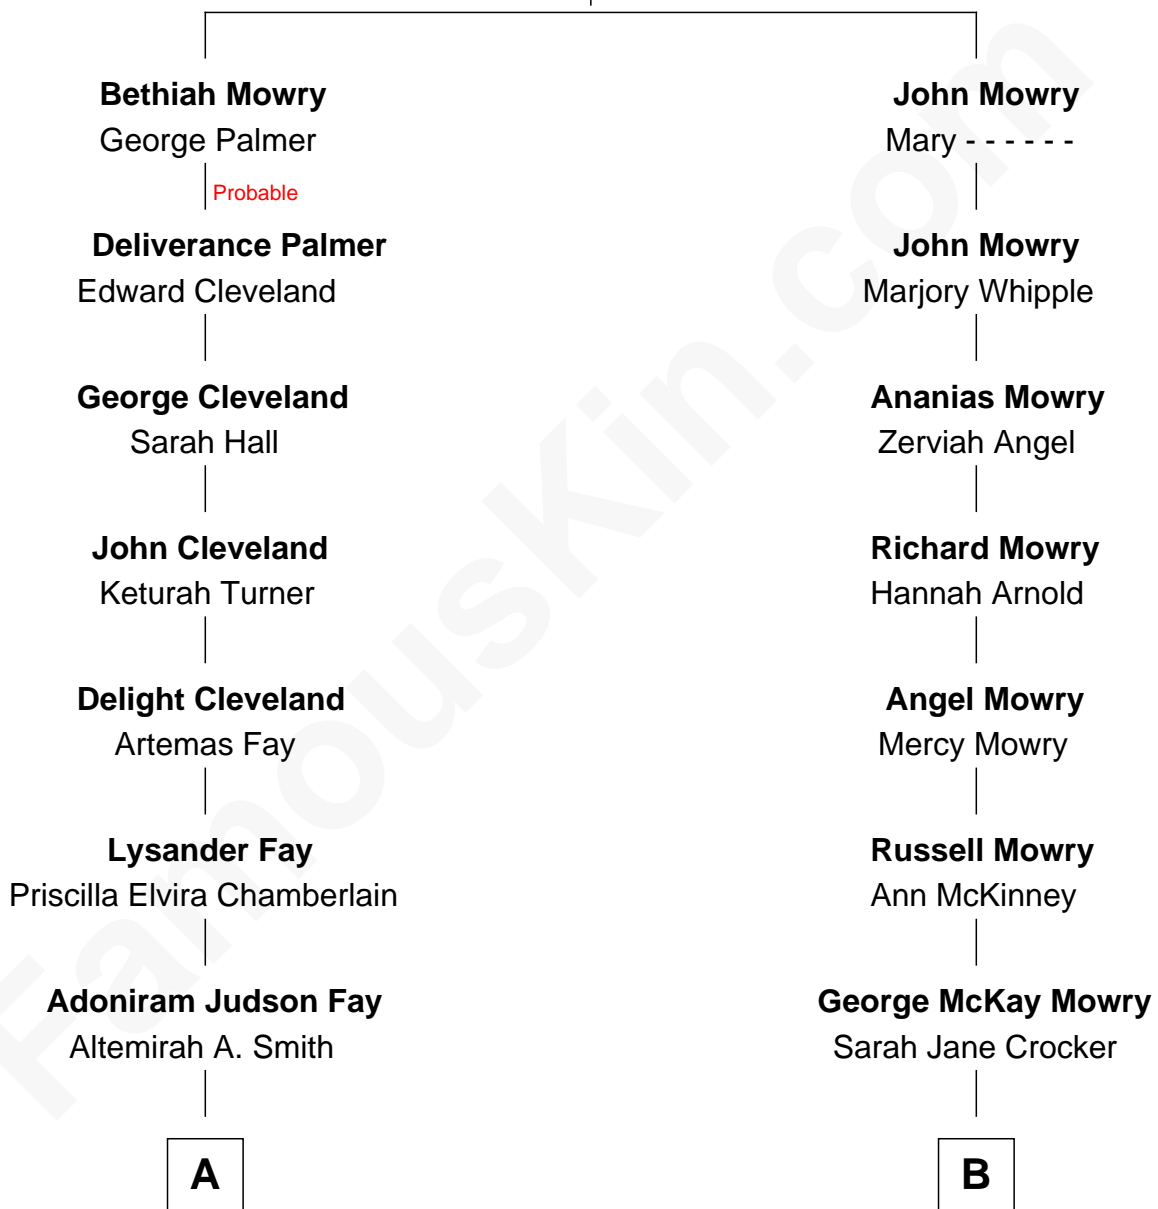

FamousKin.com Relationship Chart of

Matt Damon

Movie Actor

10th cousin of

Tia Mowry

TV Actress

Roger Mowry

Mary Johnson

Tia Mowry photo by [Sidewalks Entertainment](#) [\(CC BY SA 3.0 DE\)](#)