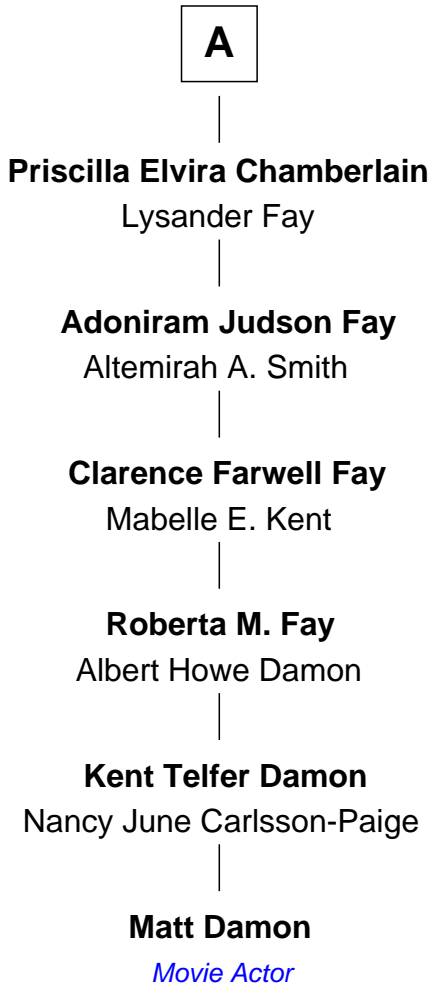

FamousKin.com Relationship Chart of

Matt Damon

Movie Actor

5th cousin 7 times removed of

Henry P. Baldwin

15th Governor of Michigan

Richard Baldwin

Isabell - - - - -

Sarah Baldwin
Alexander Edwards

Benjamin Edwards
Thankful Sheldon

Mary Edwards
Samuel Phelps

Samuel Phelps
Mindwell Fowler

Grace Phelps
Ebenezer Goodale

Grace Goodale
John Chamberlain

Salmon Hawkins Chamberlain
Deborah Merriam

A

Nathaniel Baldwin
Abigail Camp

John Baldwin
Hannah Osburn

John Baldwin
Lydia Hanison

Rev. Moses Baldwin
Rebecca Lee

John Baldwin
Peggy Williams

Henry P. Baldwin
15th Governor of Michigan

FamousKin.com