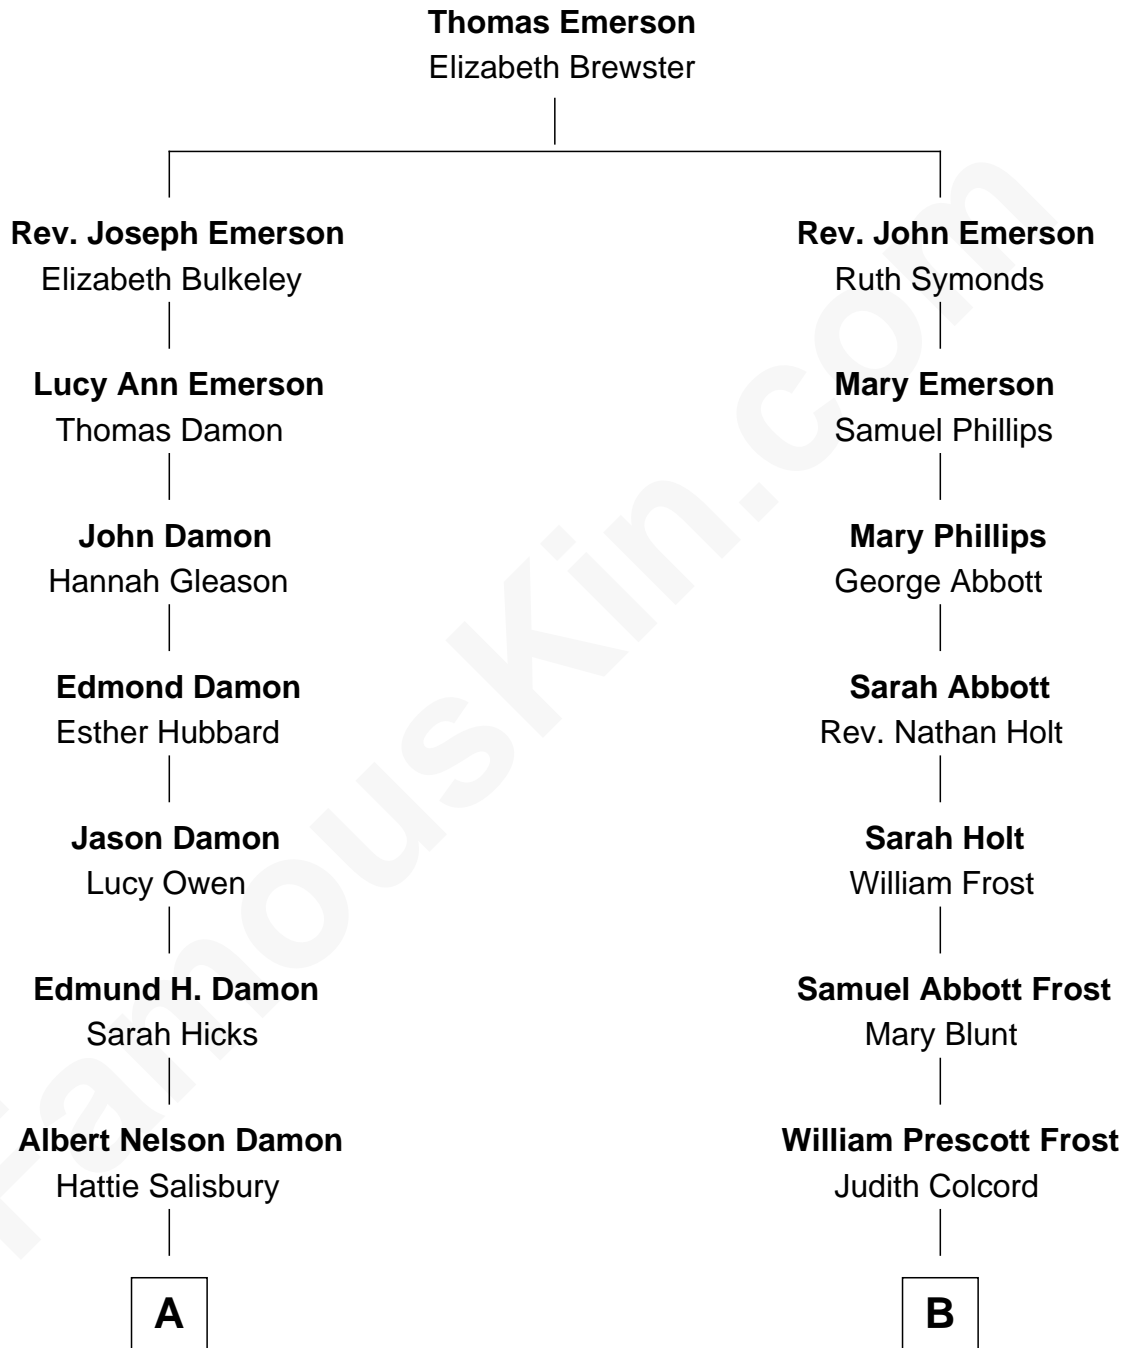

FamousKin.com Relationship Chart of

Matt Damon

Movie Actor

8th cousin 2 times removed of

Robert Frost

Poet and Playwright

FamousKin.com