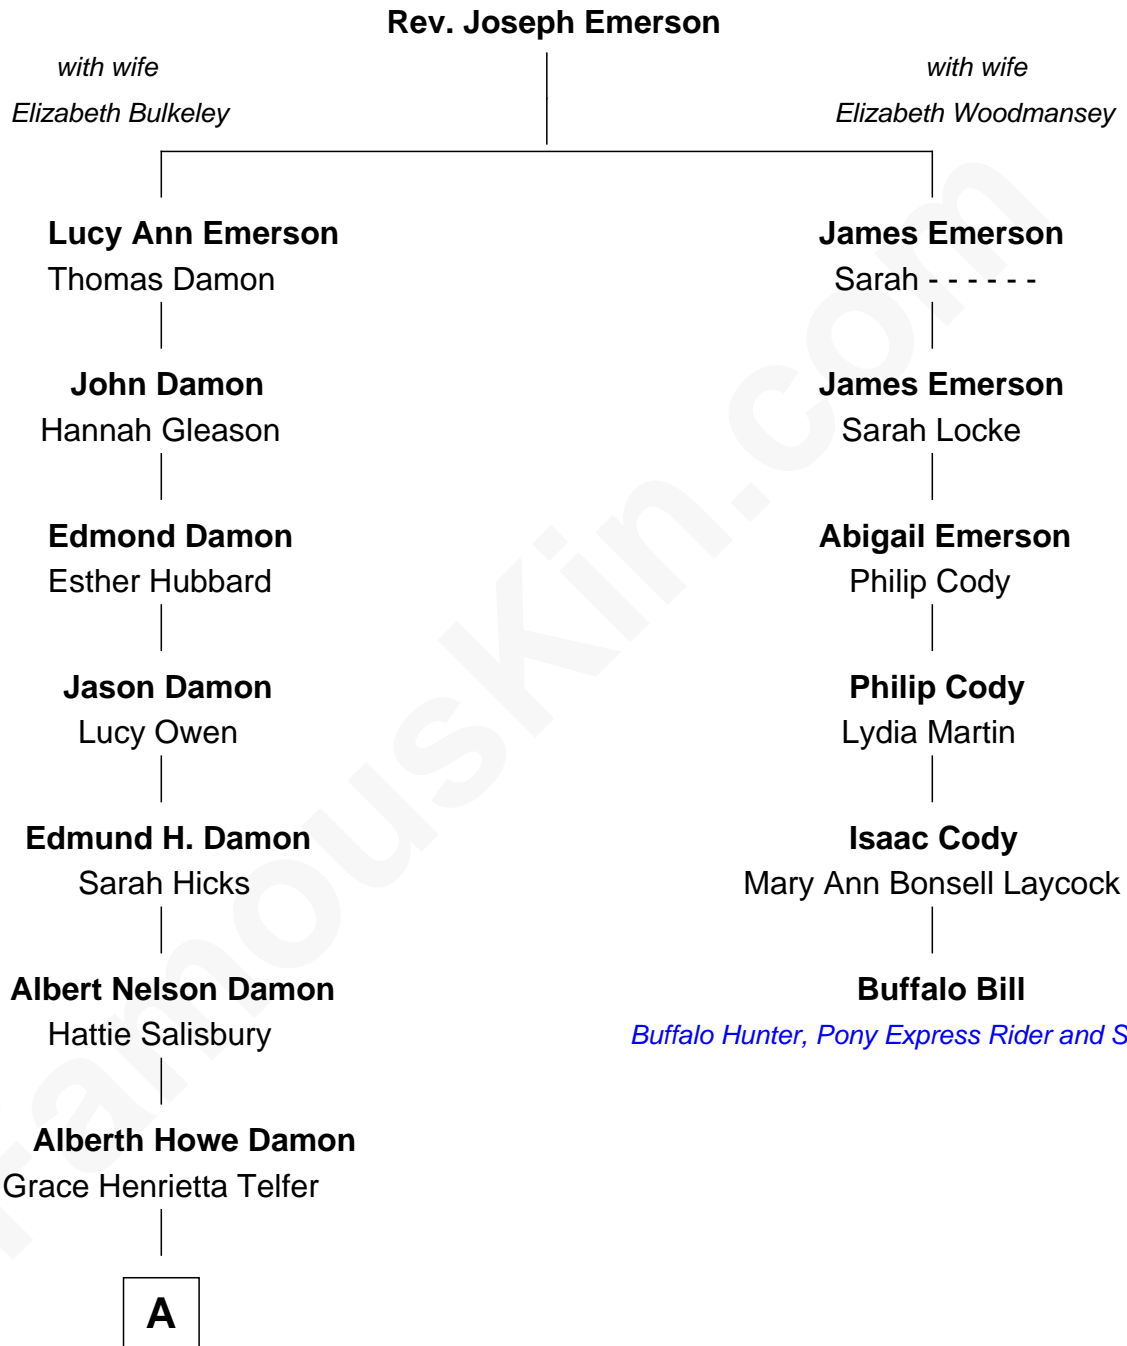

FamousKin.com Relationship Chart of

Matt Damon

Movie Actor

5th cousin 4 times removed of

Buffalo Bill

Buffalo Hunter, Pony Express Rider and Showman

A

—
Albert Howe Damon

Roberta M. Fay

—
Kent Telfer Damon

Nancy June Carlsson-Paige

—
Matt Damon

Movie Actor

FamousKin.com