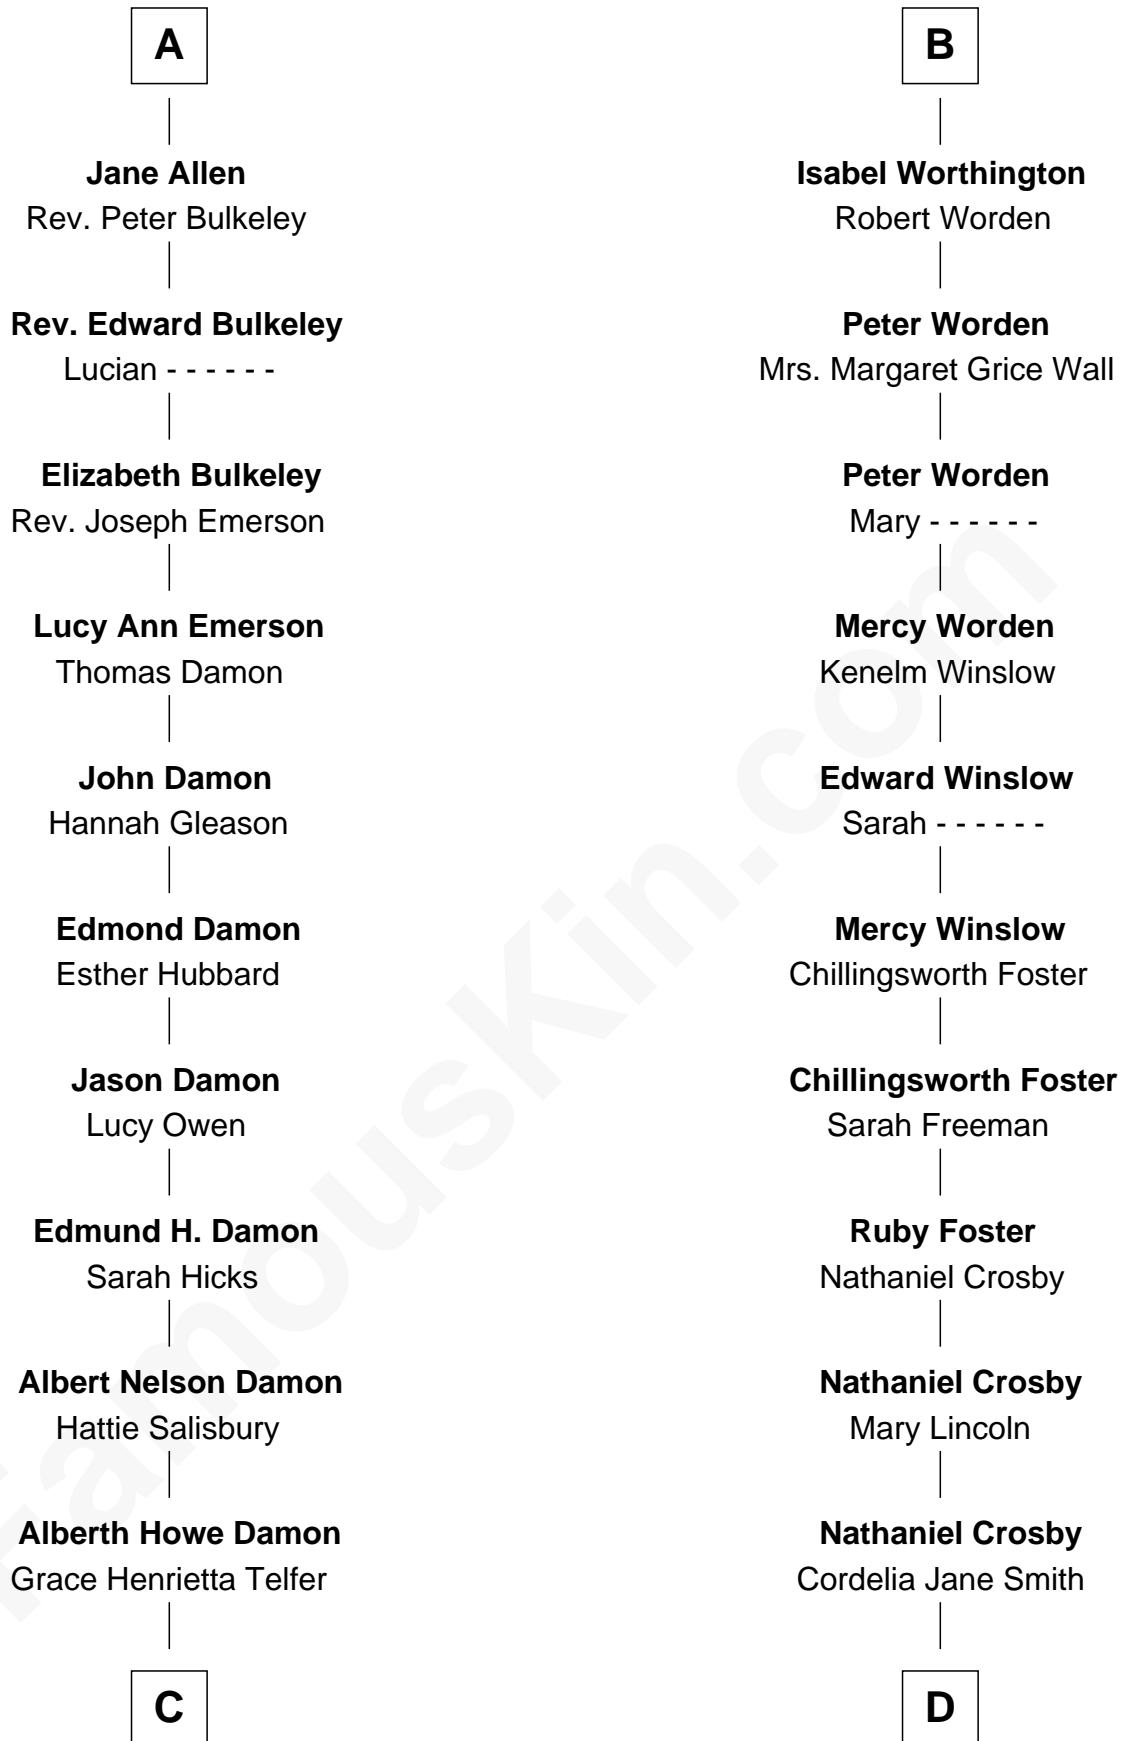

# FamousKin.com Relationship Chart of

**Matt Damon**  
Movie Actor

18th cousin 1 time removed of

**Bing Crosby**  
Singer and Movie Actor

FamousKin.com