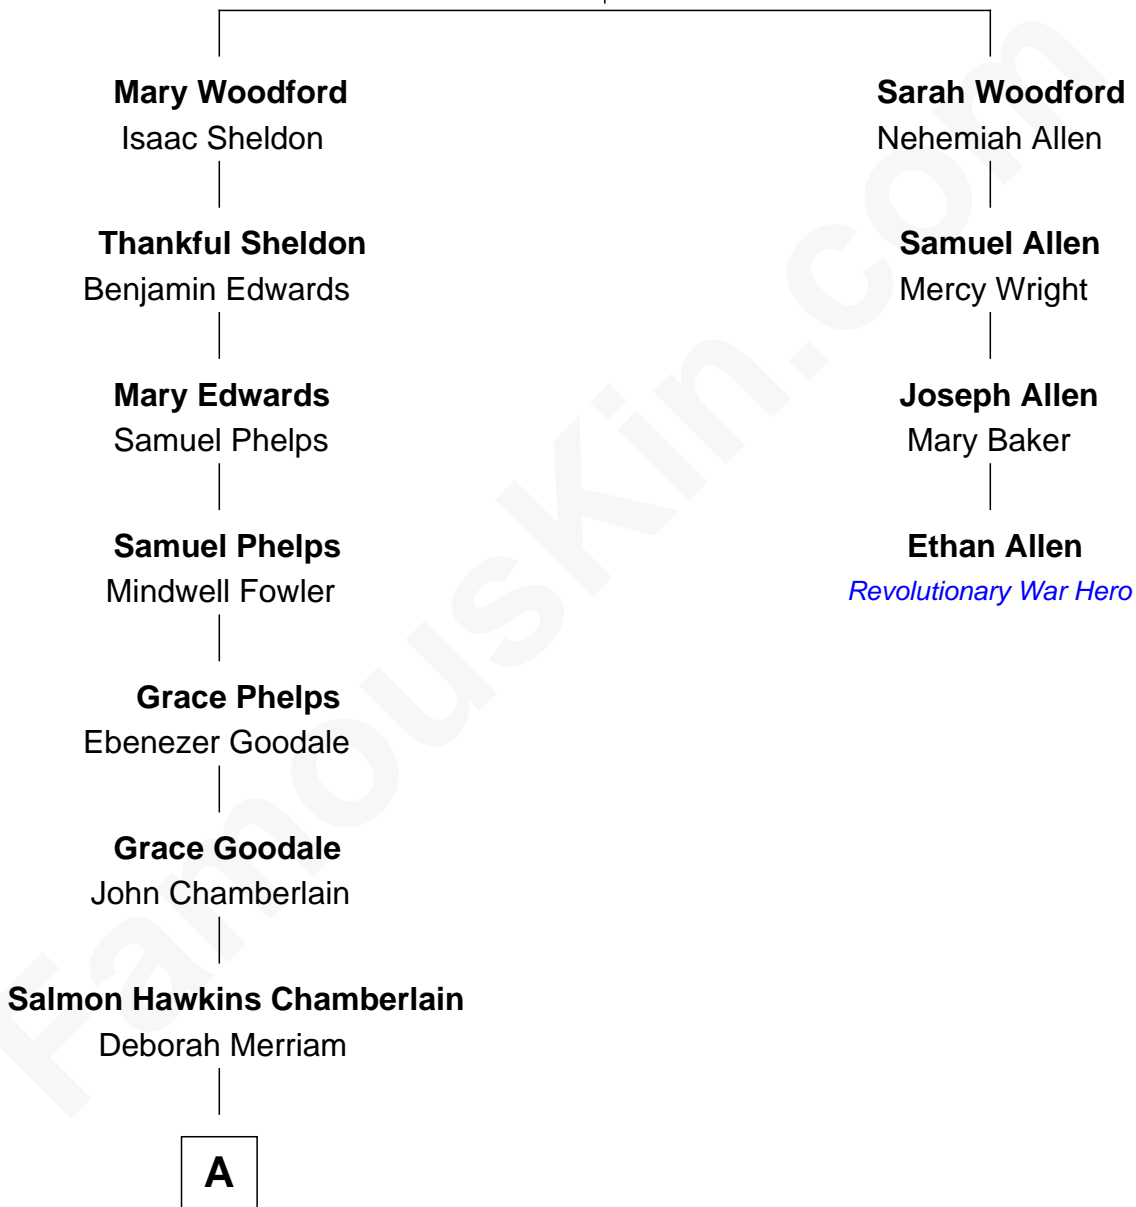

FamousKin.com Relationship Chart of

Matt Damon

Movie Actor

3rd cousin 9 times removed of

Ethan Allen

Revolutionary War Hero

Thomas Woodford

Mary Blott

FamousKin.com