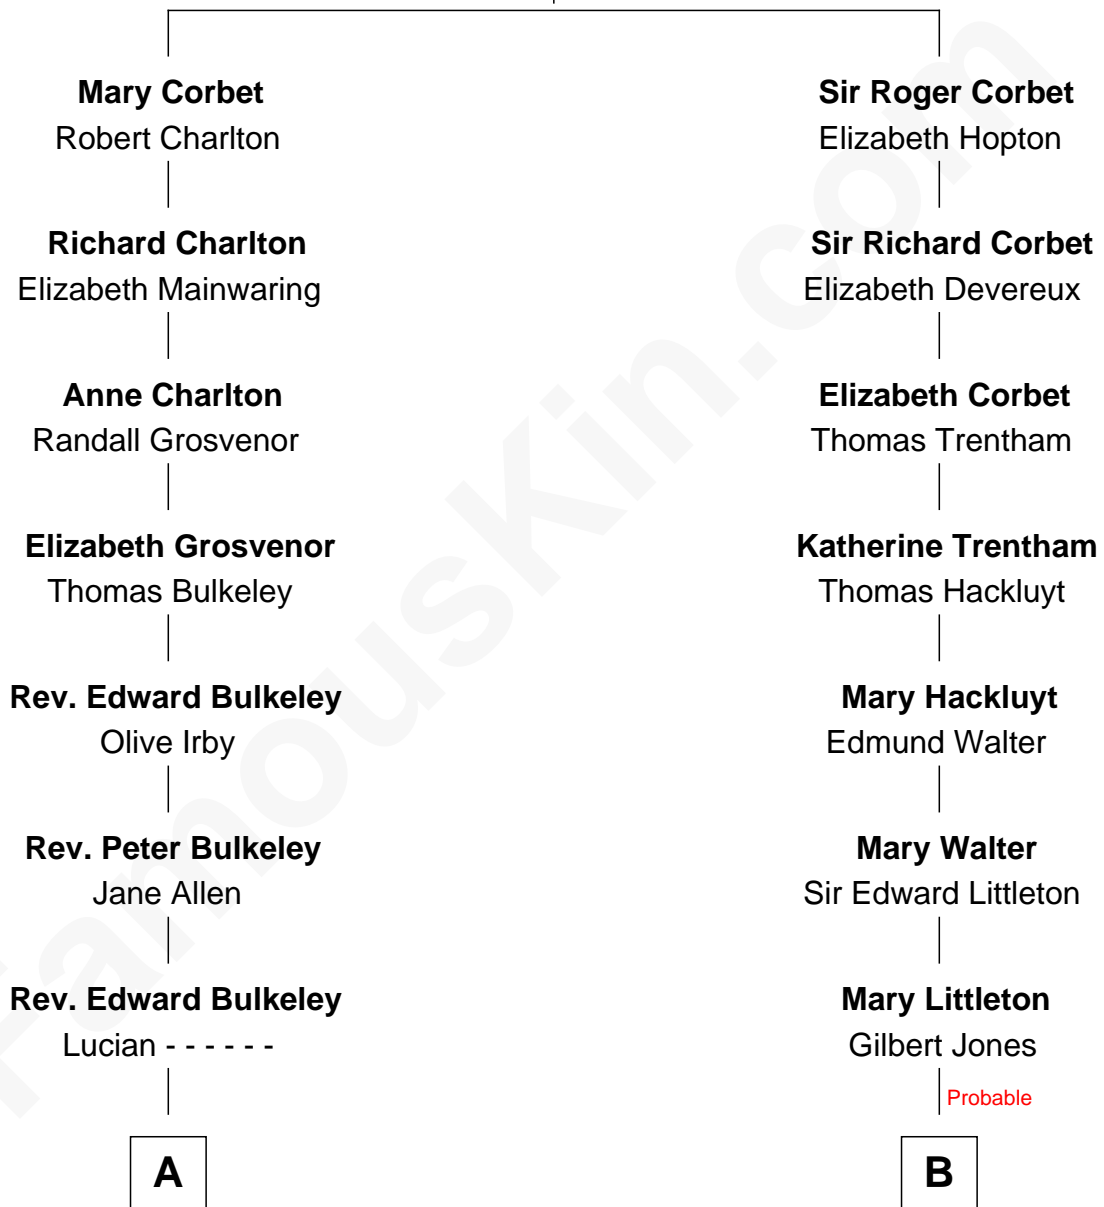

FamousKin.com Relationship Chart of

Matt Damon

Movie Actor

17th cousin of

Christopher Reeve

Movie Actor

Sir Robert Corbet

Margaret - - - - -

Christopher Reeve photo by [Jbfrankel](#) ([CC BY-SA 3.0](#))