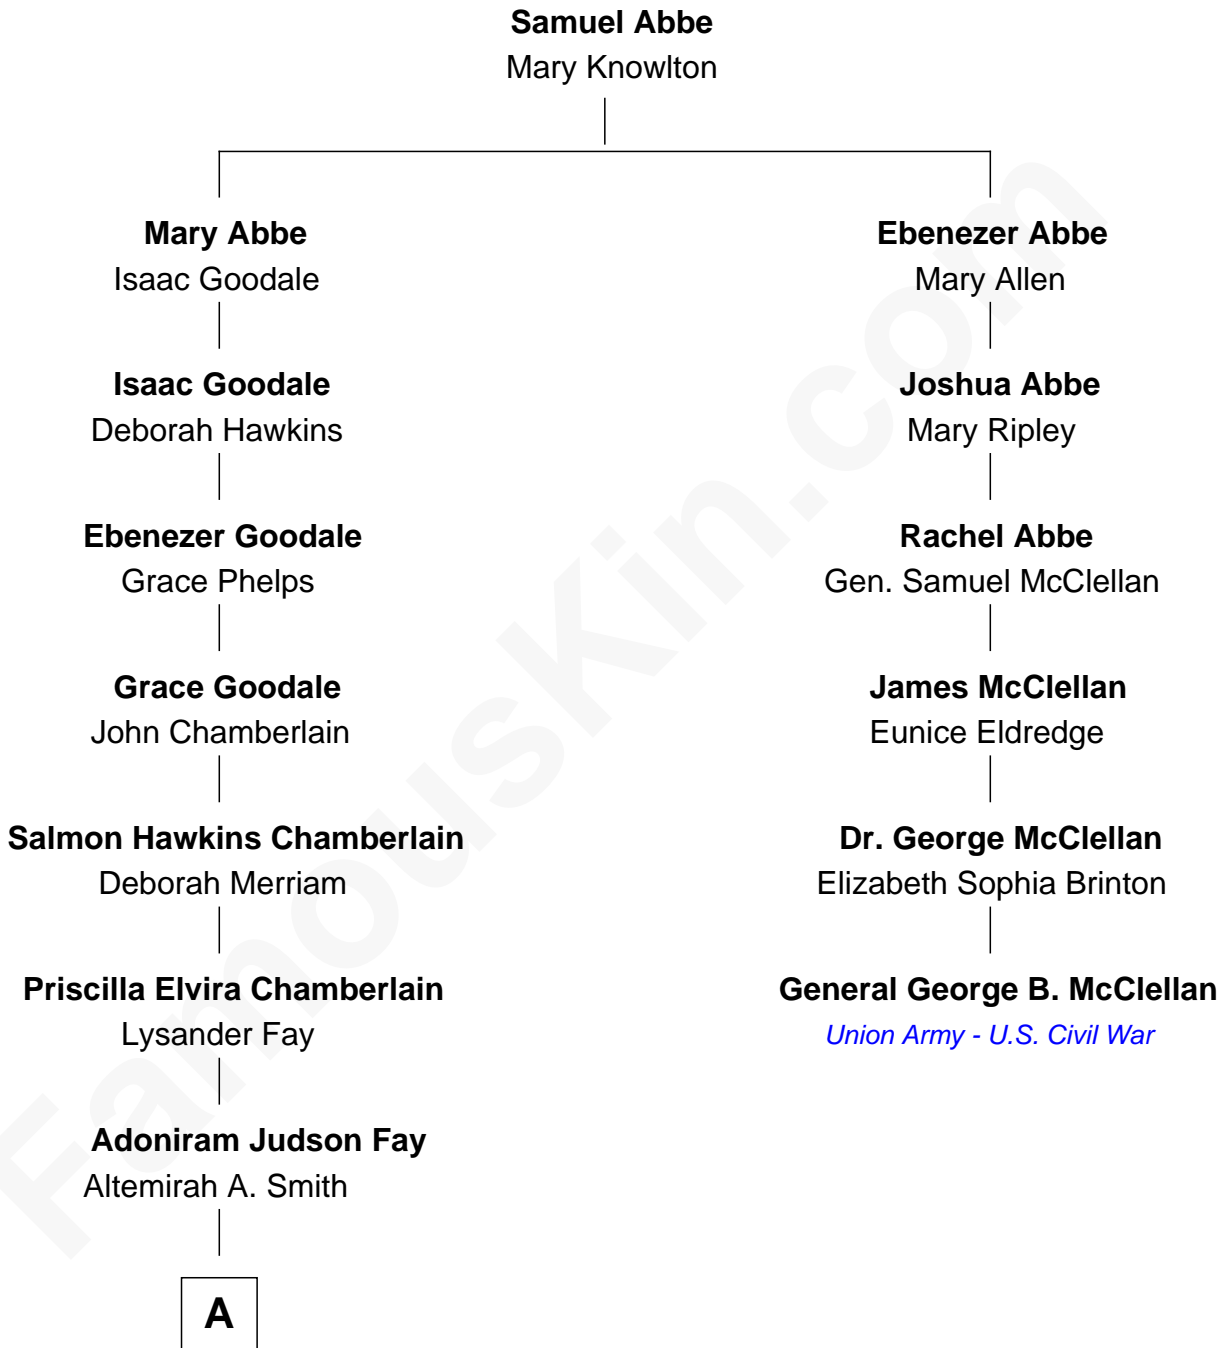

# FamousKin.com Relationship Chart of

**Matt Damon**  
*Movie Actor*

5th cousin 5 times removed of

**General George B. McClellan**  
*Union Army - U.S. Civil War*

FamousKin.com