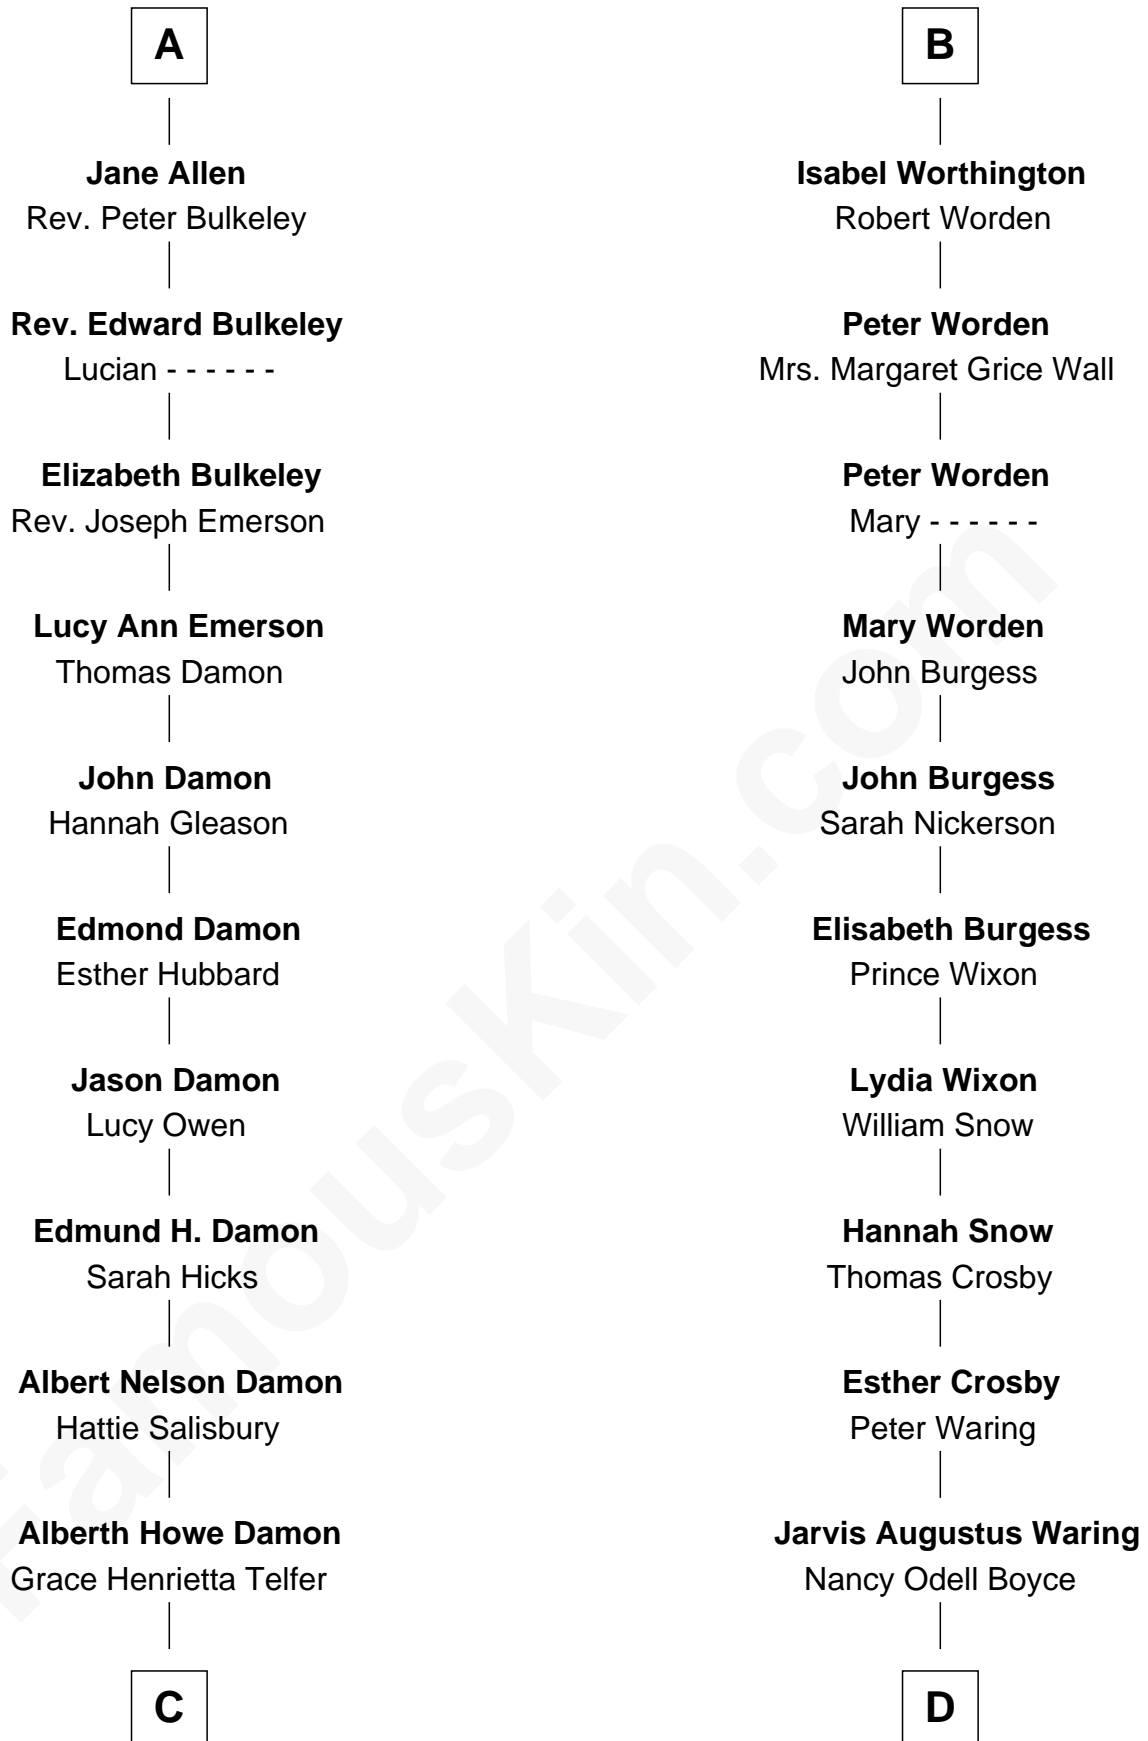

# FamousKin.com Relationship Chart of

**Matt Damon**

*Movie Actor*

19th cousin of

**Norman Rockwell**

*American Artist*

FamousKin.com