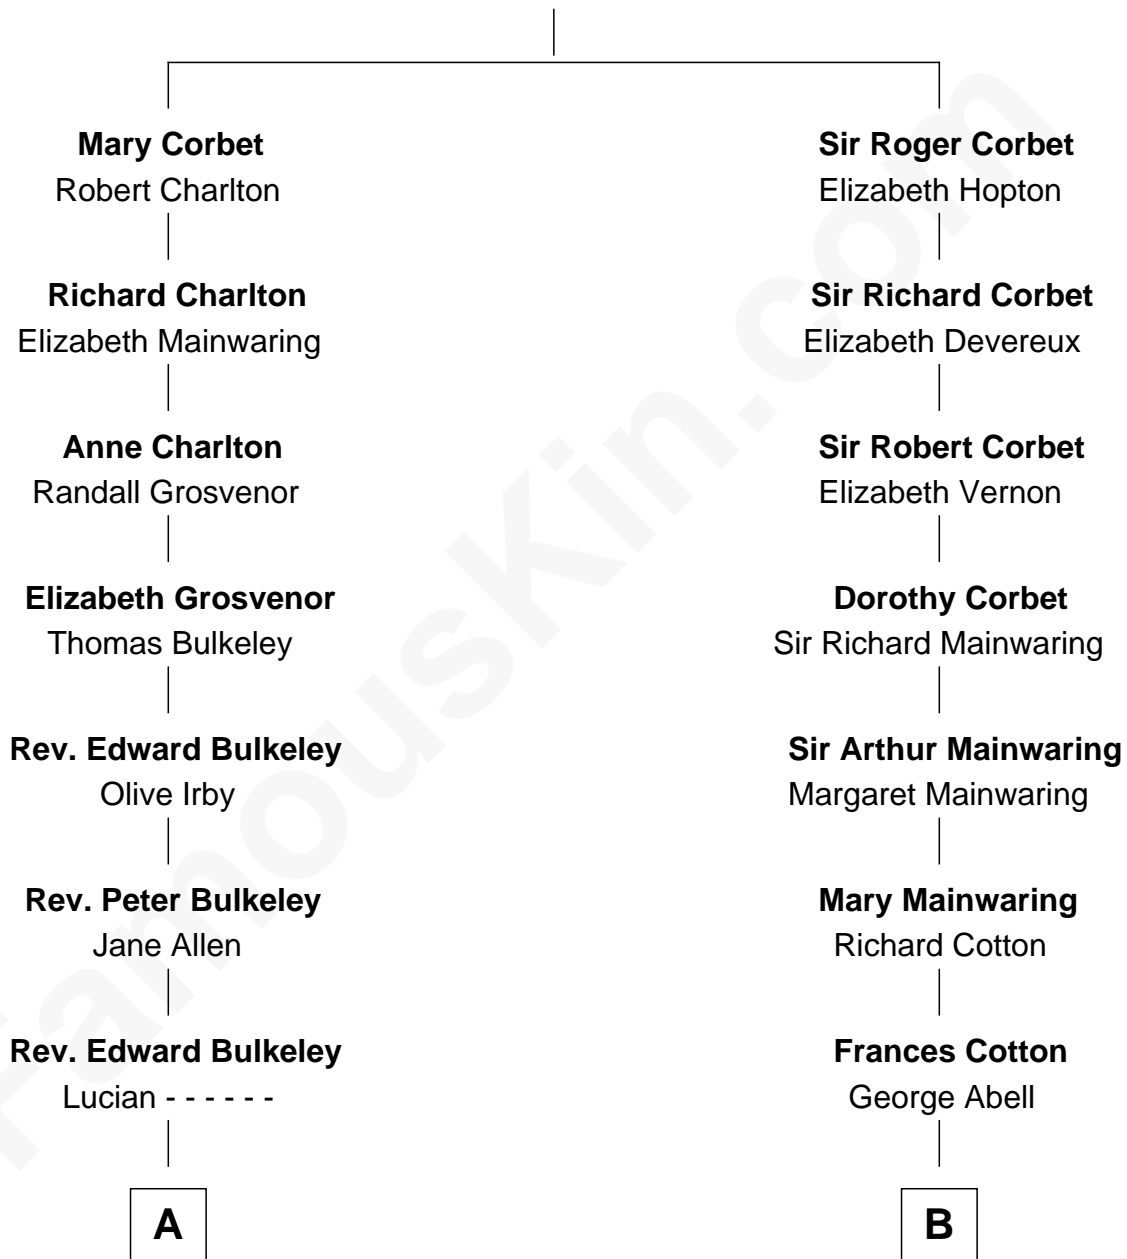

# FamousKin.com Relationship Chart of

**Matt Damon**

*Movie Actor*

17th cousin 2 times removed of

**Richard Gere**

*Movie Actor*

**Sir Robert Corbet**

Margaret - - - - -

**C**

**William Stanton Tiffany**  
Anna Rebecca Stevens

**Doris Anna Tiffany**  
Homer George Gere

**Richard Gere**  
*Movie Actor*

FamousKin.com