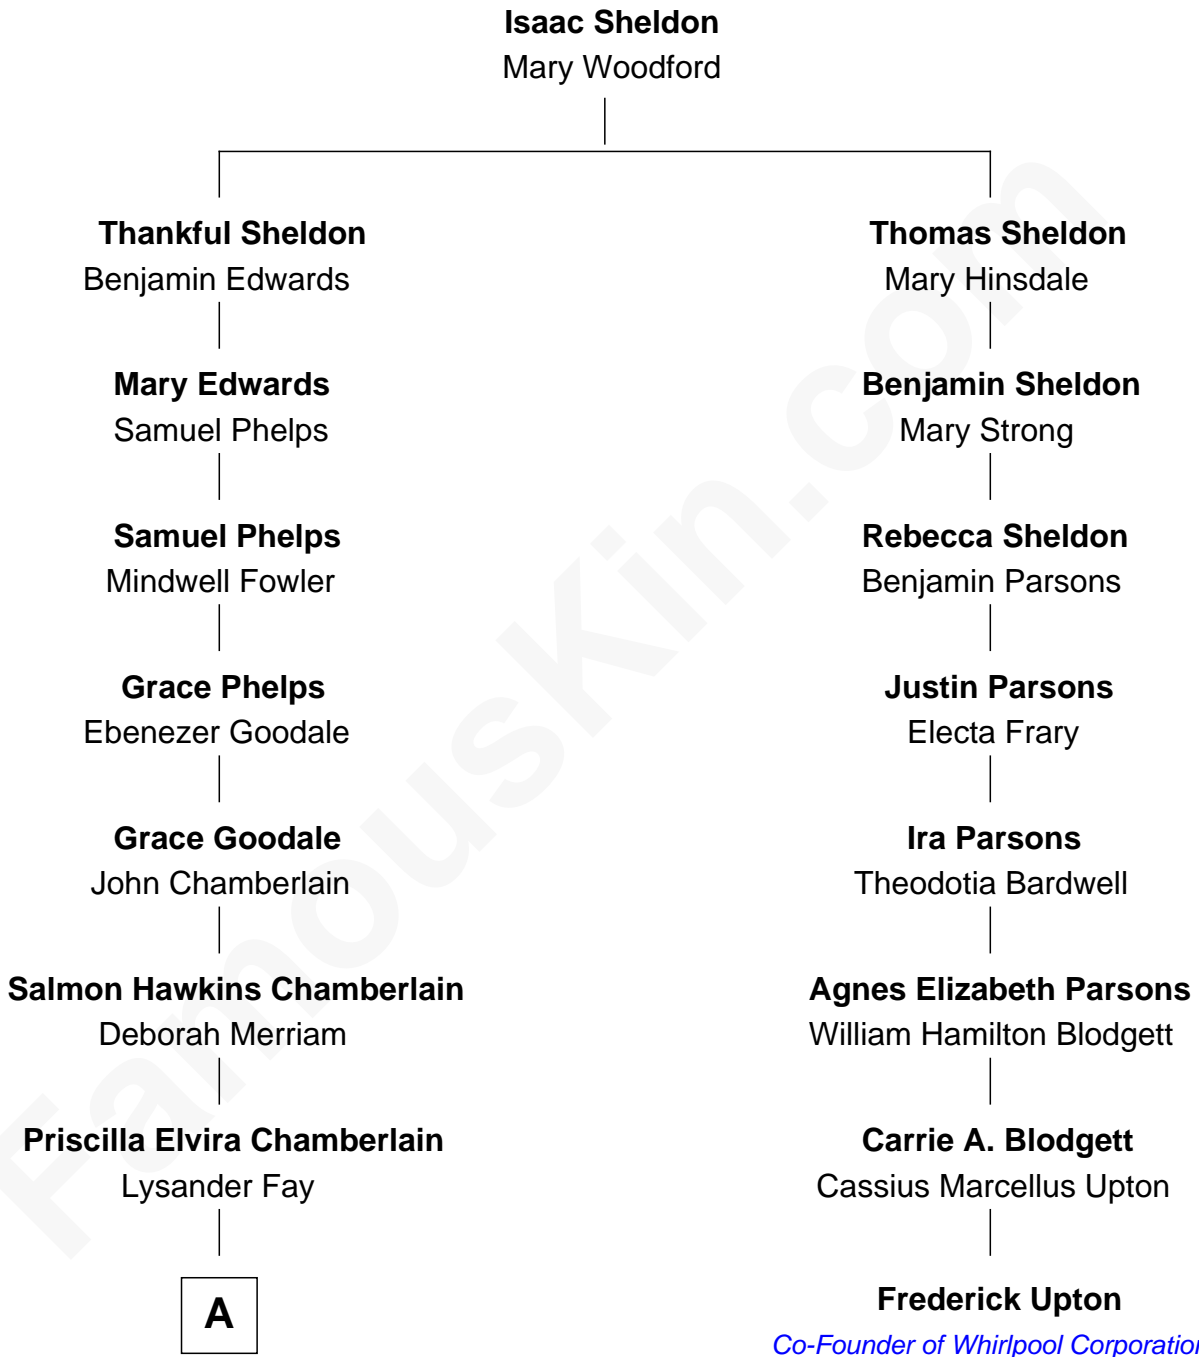

# FamousKin.com Relationship Chart of

**Matt Damon**

*Movie Actor*

7th cousin 4 times removed of

**Frederick Upton**

*Co-Founder of Whirlpool Corporation*

FamousKin.com