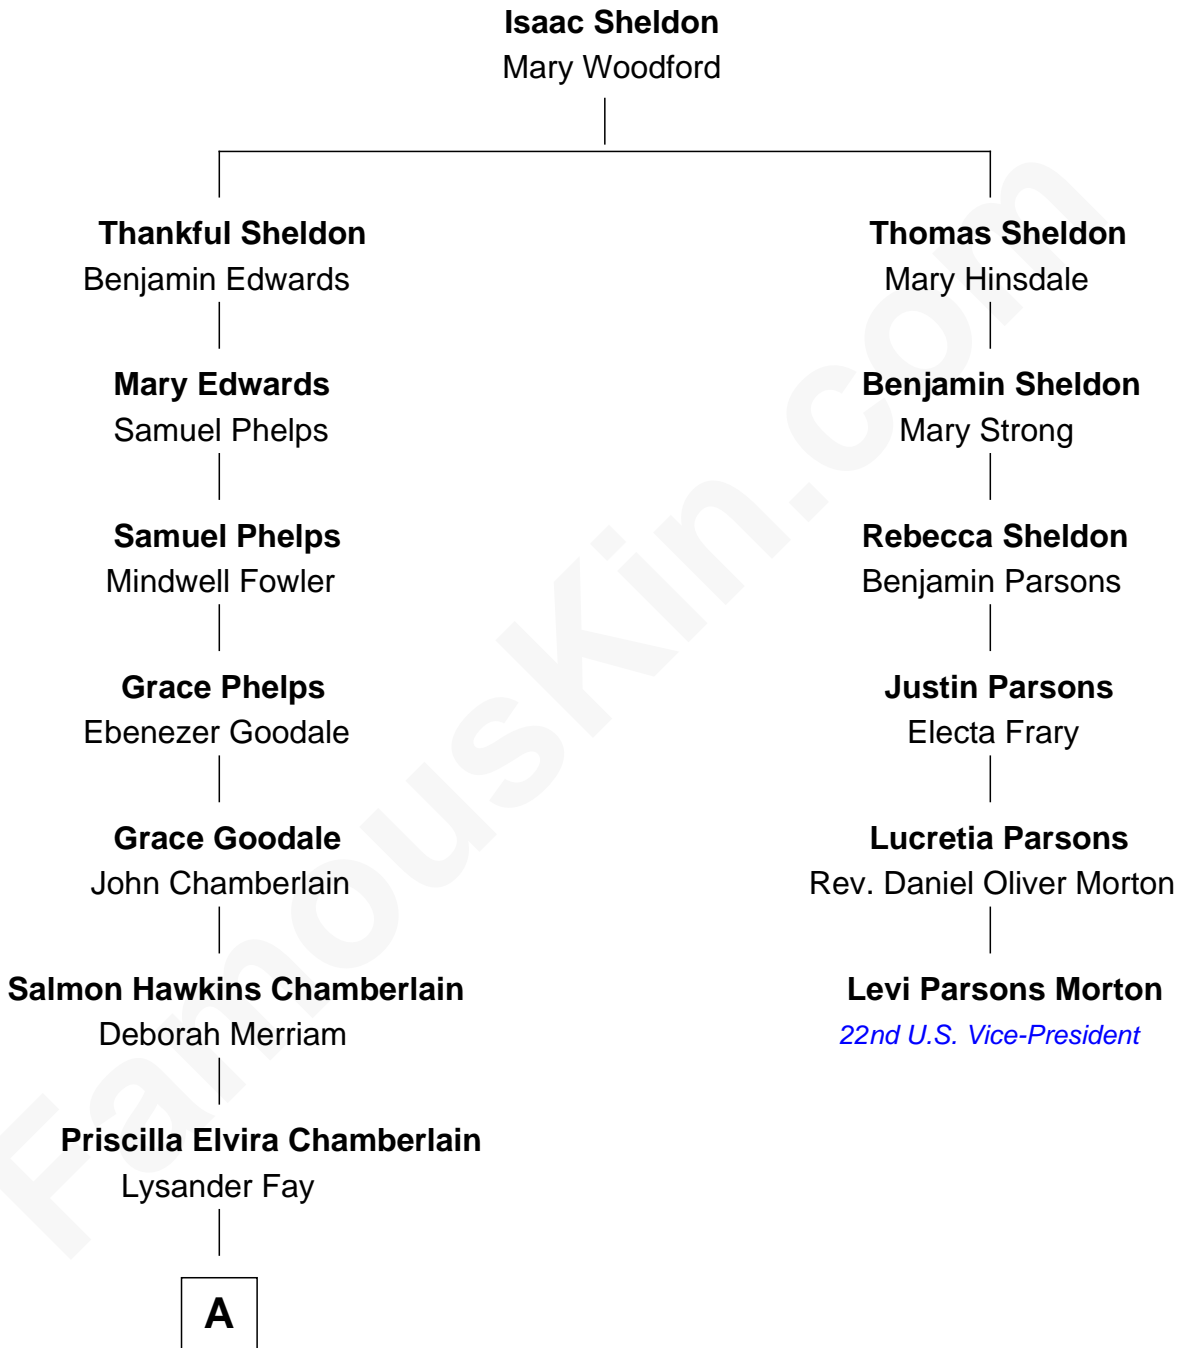

FamousKin.com Relationship Chart of

Matt Damon

Movie Actor

5th cousin 6 times removed of

Levi Parsons Morton

22nd U.S. Vice-President

FamousKin.com