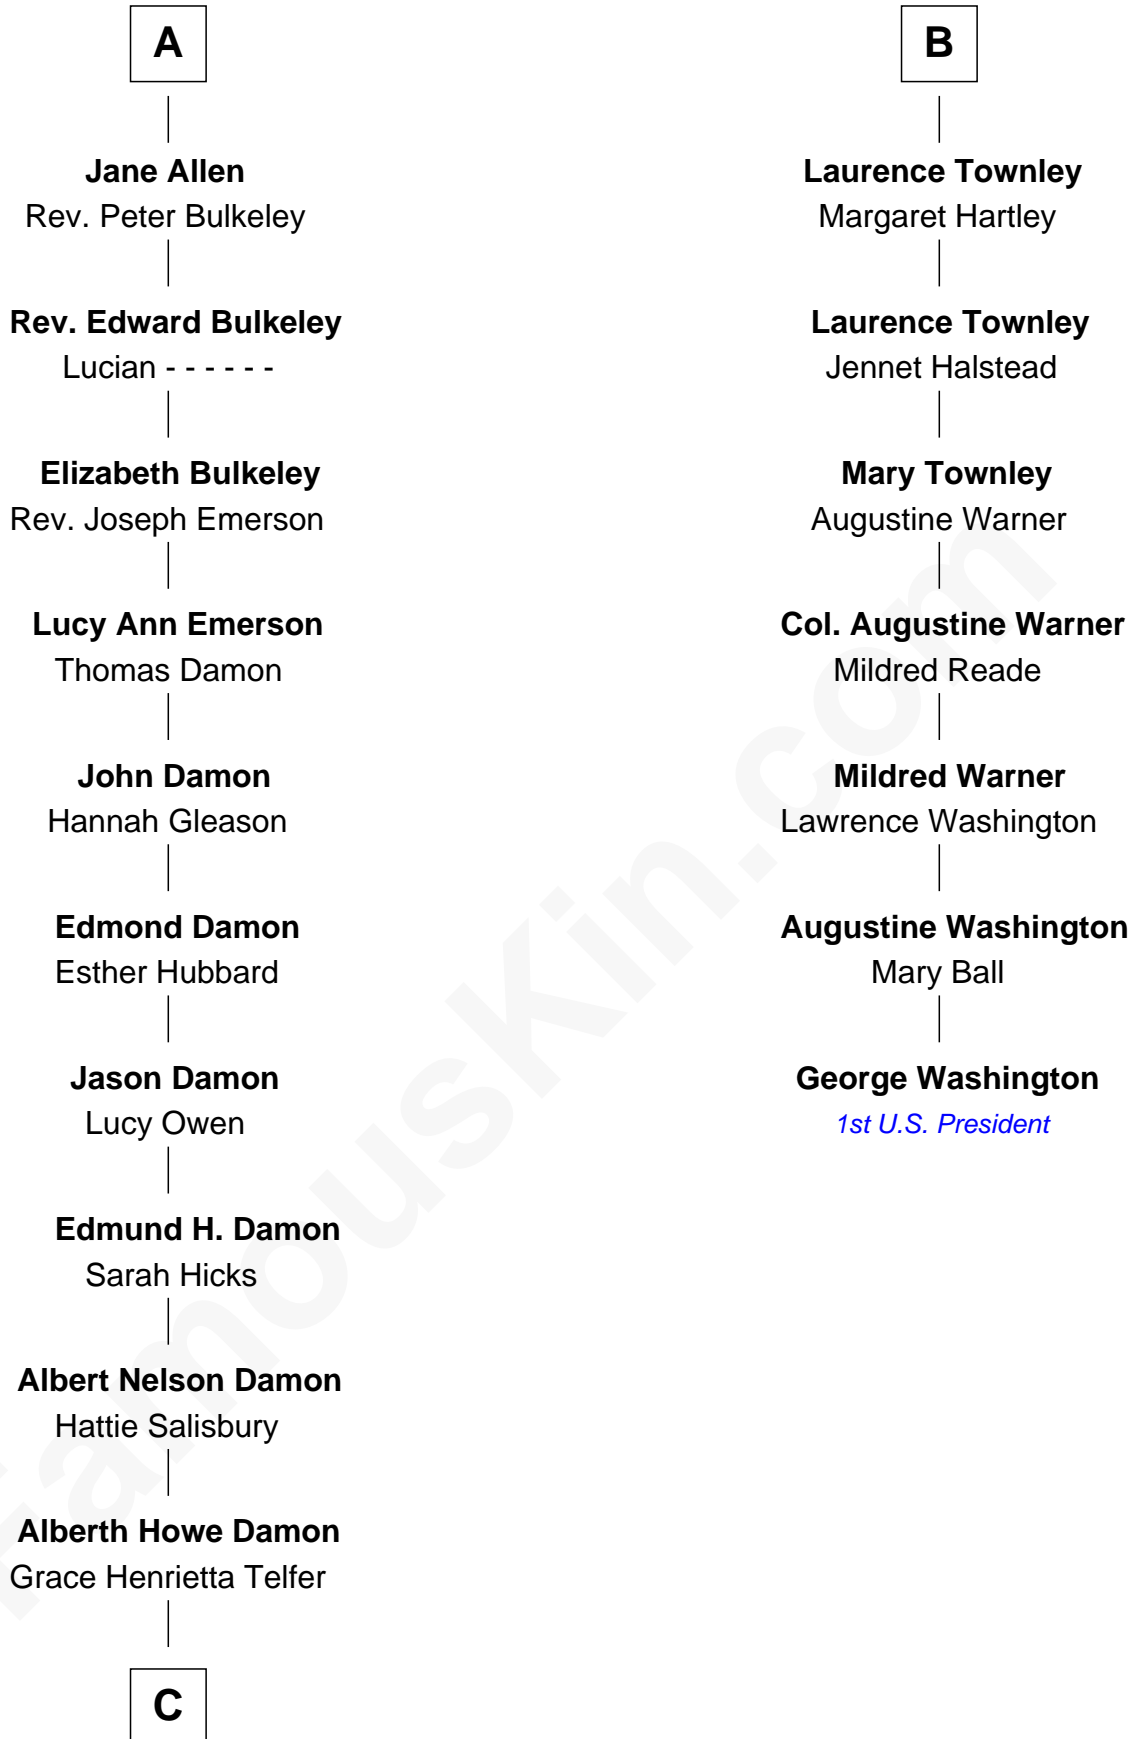

FamousKin.com Relationship Chart of

Matt Damon
Movie Actor

13th cousin 6 times removed of

George Washington
1st U.S. President

C

—
Albert Howe Damon

Roberta M. Fay

—
Kent Telfer Damon

Nancy June Carlsson-Paige

—
Matt Damon

Movie Actor

FamousKin.com