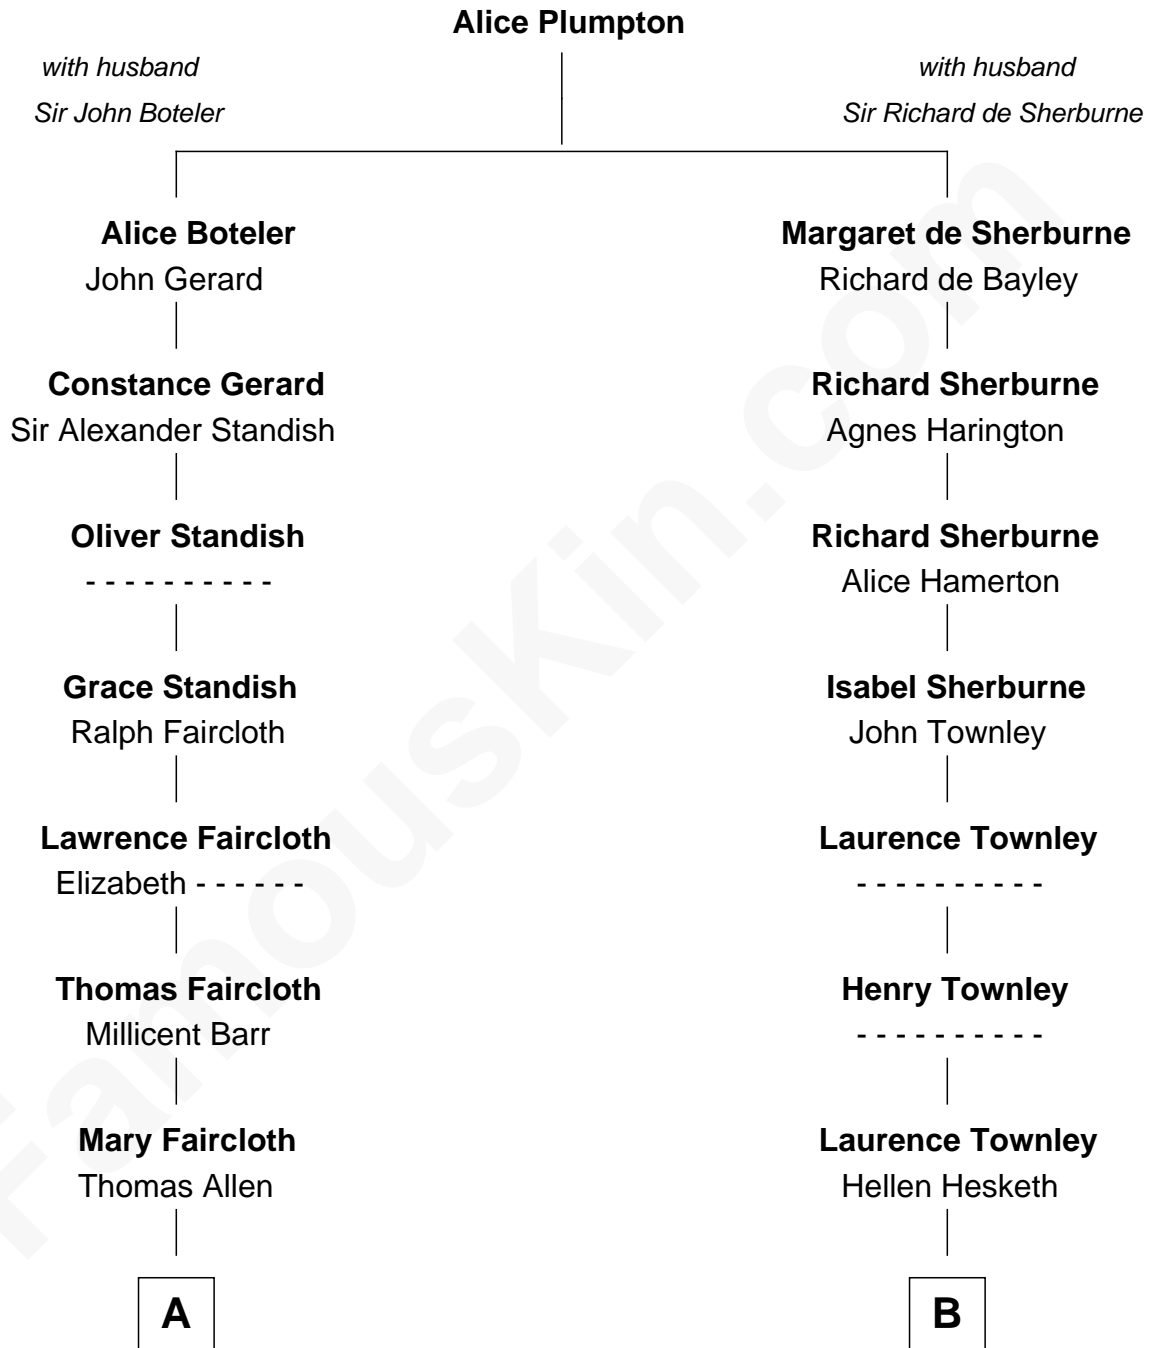

FamousKin.com Relationship Chart of

Matt Damon
Movie Actor

13th cousin 6 times removed of

George Washington
1st U.S. President

C

—
Albert Howe Damon

Roberta M. Fay

—
Kent Telfer Damon

Nancy June Carlsson-Paige

—
Matt Damon

Movie Actor

FamousKin.com