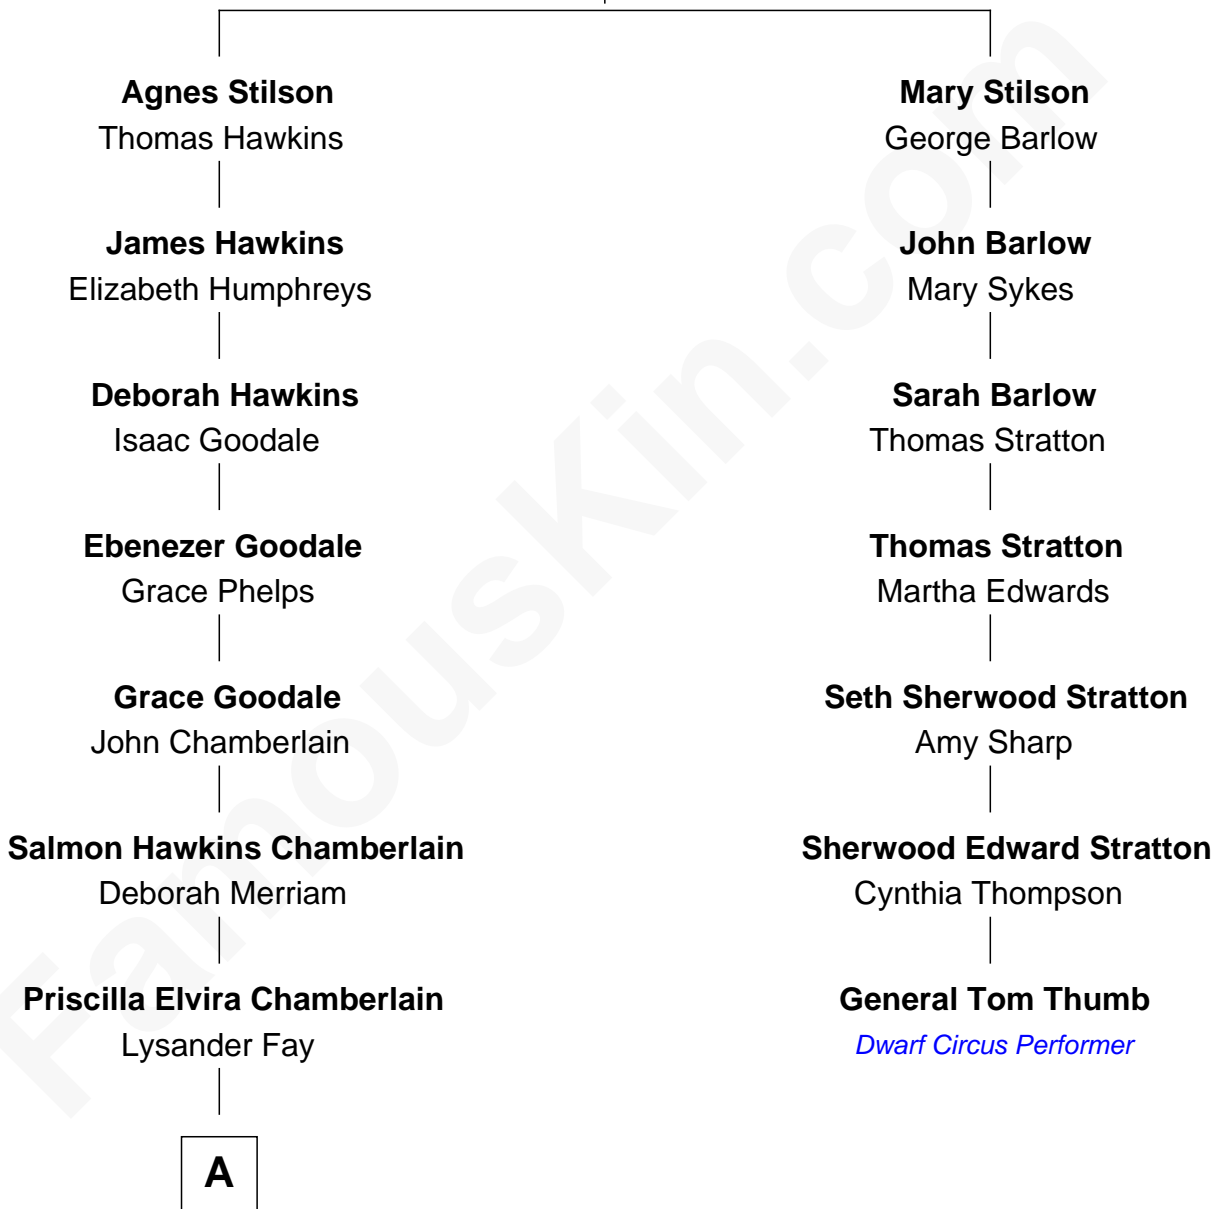

# FamousKin.com Relationship Chart of

**Matt Damon**

*Movie Actor*

6th cousin 5 times removed of

**General Tom Thumb**

*Dwarf Circus Performer*

**Vincent Stilson**

Grace - - - - -

FamousKin.com