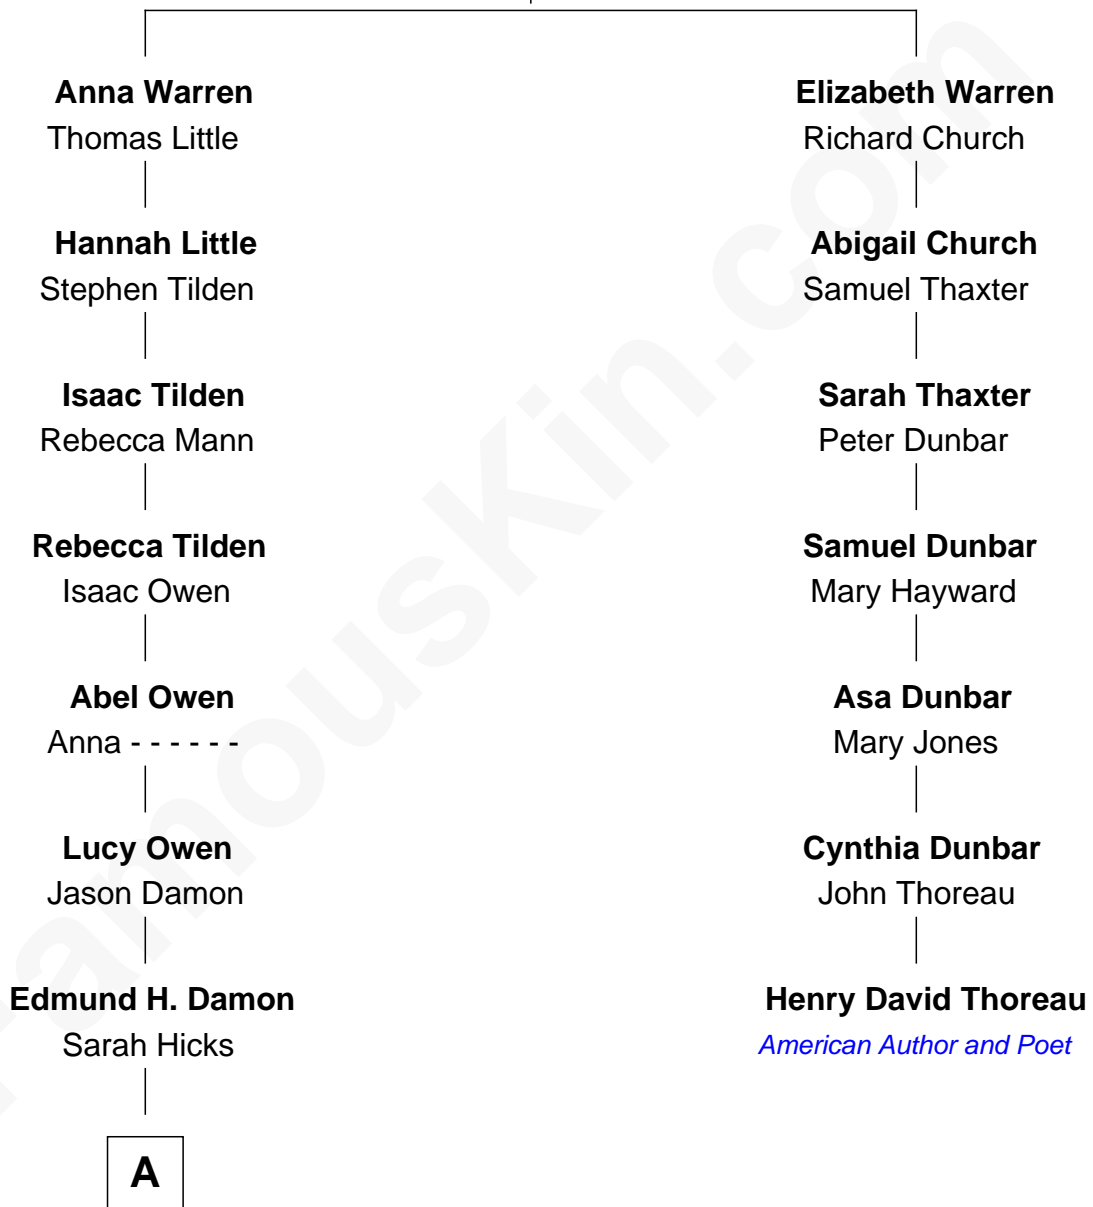

# FamousKin.com Relationship Chart of

**Matt Damon**

*Movie Actor*

6th cousin 5 times removed of

**Henry David Thoreau**

*American Author and Poet*

**Richard Warren**  
Elizabeth Walker

FamousKin.com