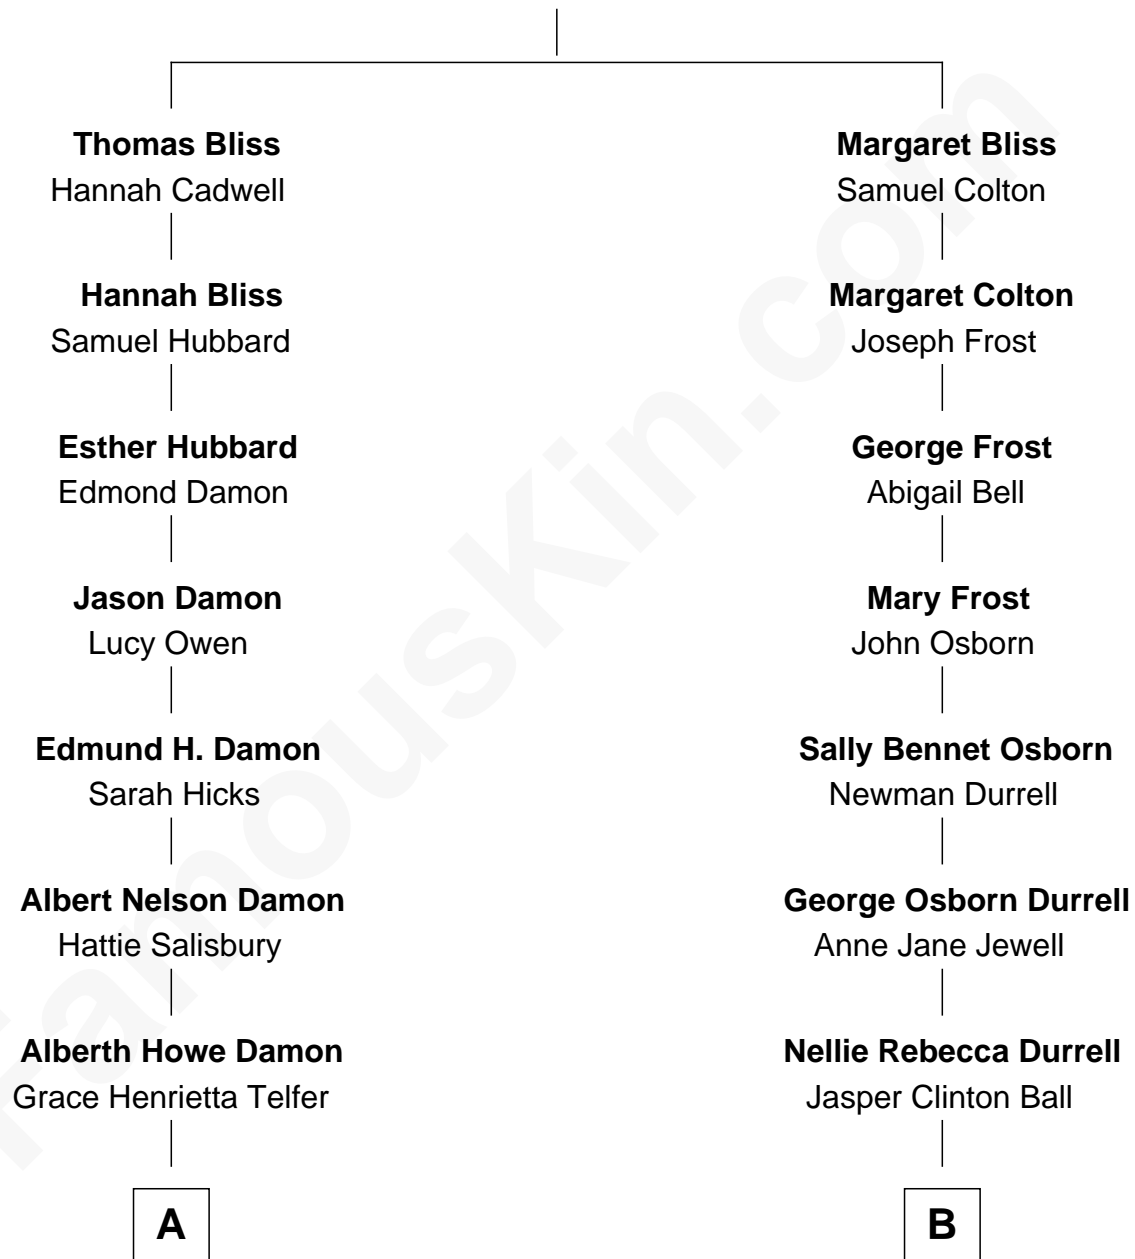

FamousKin.com Relationship Chart of

Matt Damon

Movie Actor

8th cousin 1 time removed of

Lucille Ball

TV Actress - "I Love Lucy"

Samuel Bliss

Mary Leonard

FamousKin.com