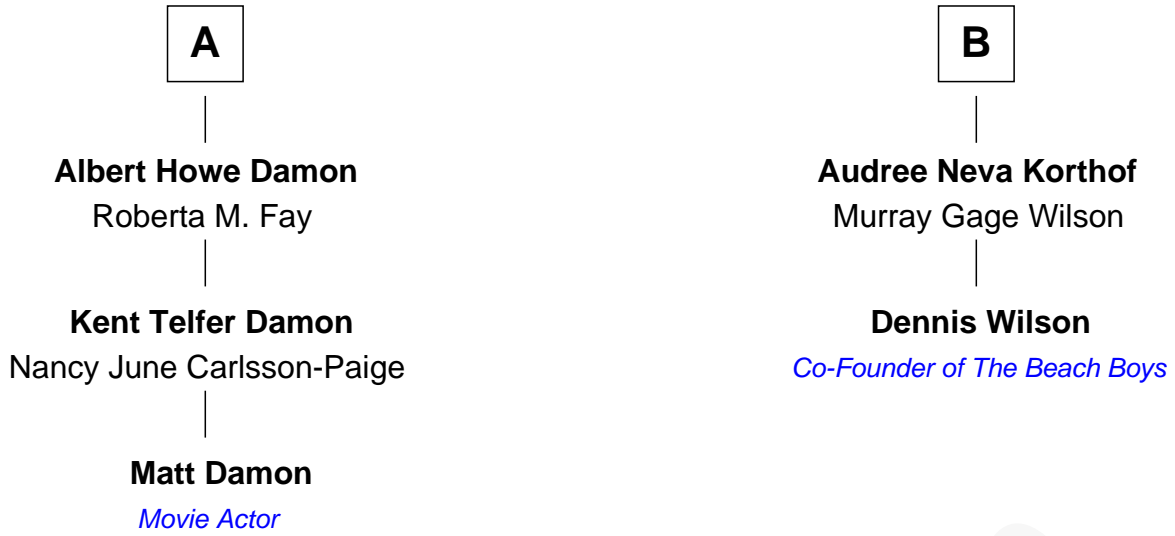

FamousKin.com Relationship Chart of

Matt Damon

Movie Actor

8th cousin 1 time removed of

Dennis Wilson

Co-Founder of The Beach Boys

Richard Mann
Elizabeth Sutton

Rebecca Mann
Isaac Tilden

Rebecca Tilden
Isaac Owen

Abel Owen
Anna - - - - -

Lucy Owen
Jason Damon

Edmund H. Damon
Sarah Hicks

Albert Nelson Damon
Hattie Salisbury

Alberth Howe Damon
Grace Henrietta Telfer

A

Elizabeth Mann
Josiah Finney

Jonathan Finney
Phebe Phelps

Abraham Finney
Huldah Gifford

Abraham Finney

Probable

Eli Barnum Finney
Ellen Celia Coughlin

Albert H. Finney
Elnora Brass

Ruth Edna Finney
Carl Arie Korthof

B

FamousKin.com