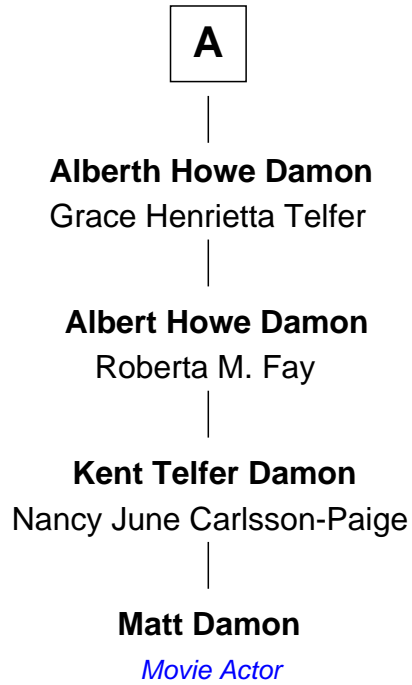

# FamousKin.com Relationship Chart of

**Matt Damon**

*Movie Actor*

6th cousin 4 times removed of

**John Brown**

*American Abolitionist*

**Edward Stebbins**

Frances Tough

**Jason Damon**

Lucy Owen

**Edmund H. Damon**

Sarah Hicks

**Albert Nelson Damon**

Hattie Salisbury

**A**

**Mary Stebbins**

Walter Gaylord

**Joanna Gaylord**

John Porter

**Joanna Porter**

Peter Mills

**Rev. Gideon Mills**

Elizabeth Higley

**Gideon Mills**

Ruth Humphrey

**Ruth Mills**

Owen Brown

**John Brown**

*American Abolitionist*

FamousKin.com