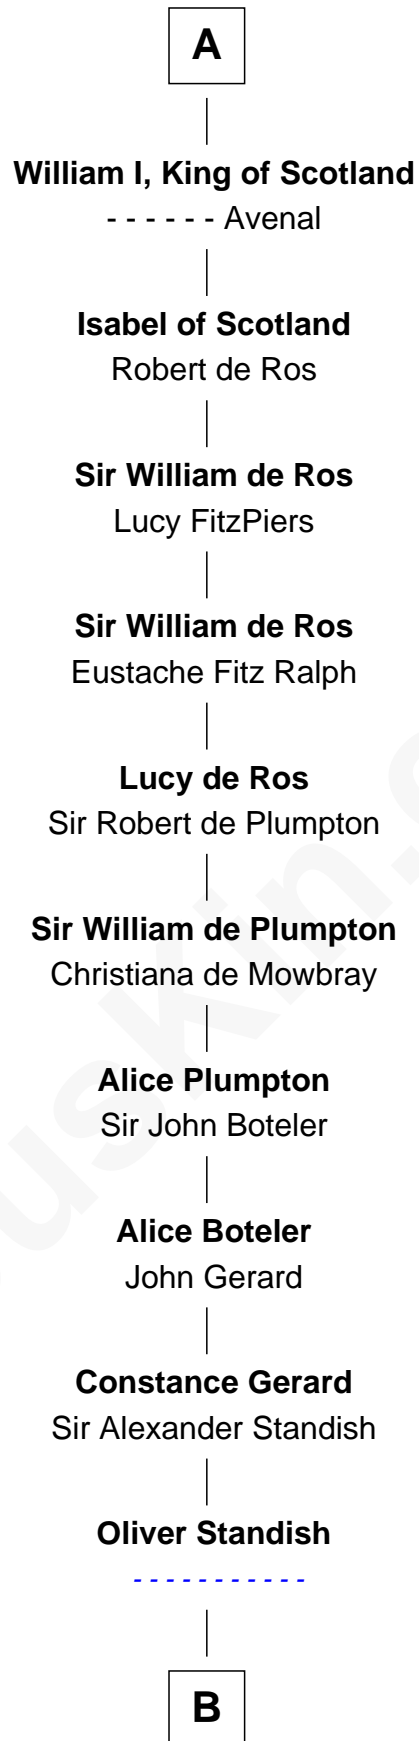

FamousKin.com Relationship Chart of

Matt Damon

Movie Actor

32nd Great-grandson of

King Robert I

King of France

B

Grace Standish

Ralph Faircloth

Lawrence Faircloth

Elizabeth - - - - -

Thomas Faircloth

Millicent Barr

Mary Faircloth

Thomas Allen

Jane Allen