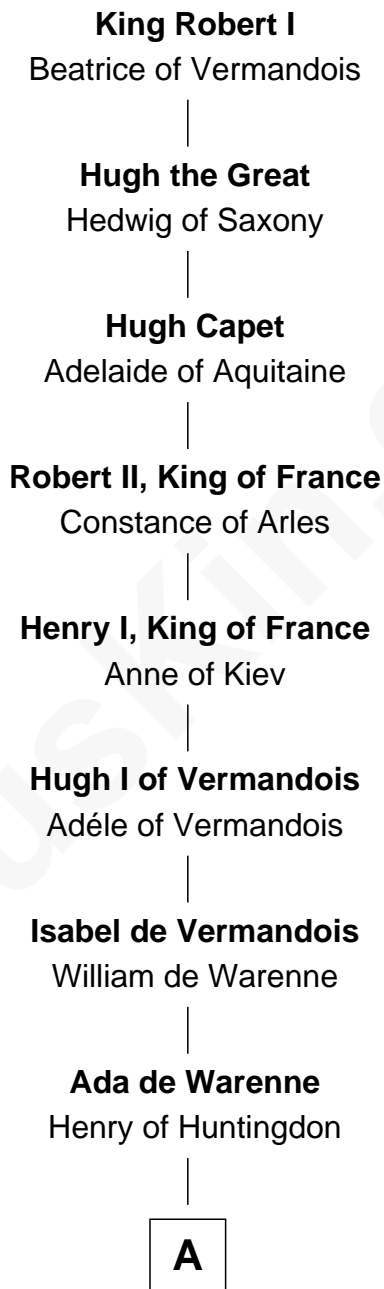

FamousKin.com Relationship Chart of

Matt Damon

Movie Actor

32nd Great-grandson of

King Robert I

King of France

B

Grace Standish

Ralph Faircloth

Lawrence Faircloth

Elizabeth - - - - -

Thomas Faircloth

Millicent Barr

Mary Faircloth

Thomas Allen

Jane Allen