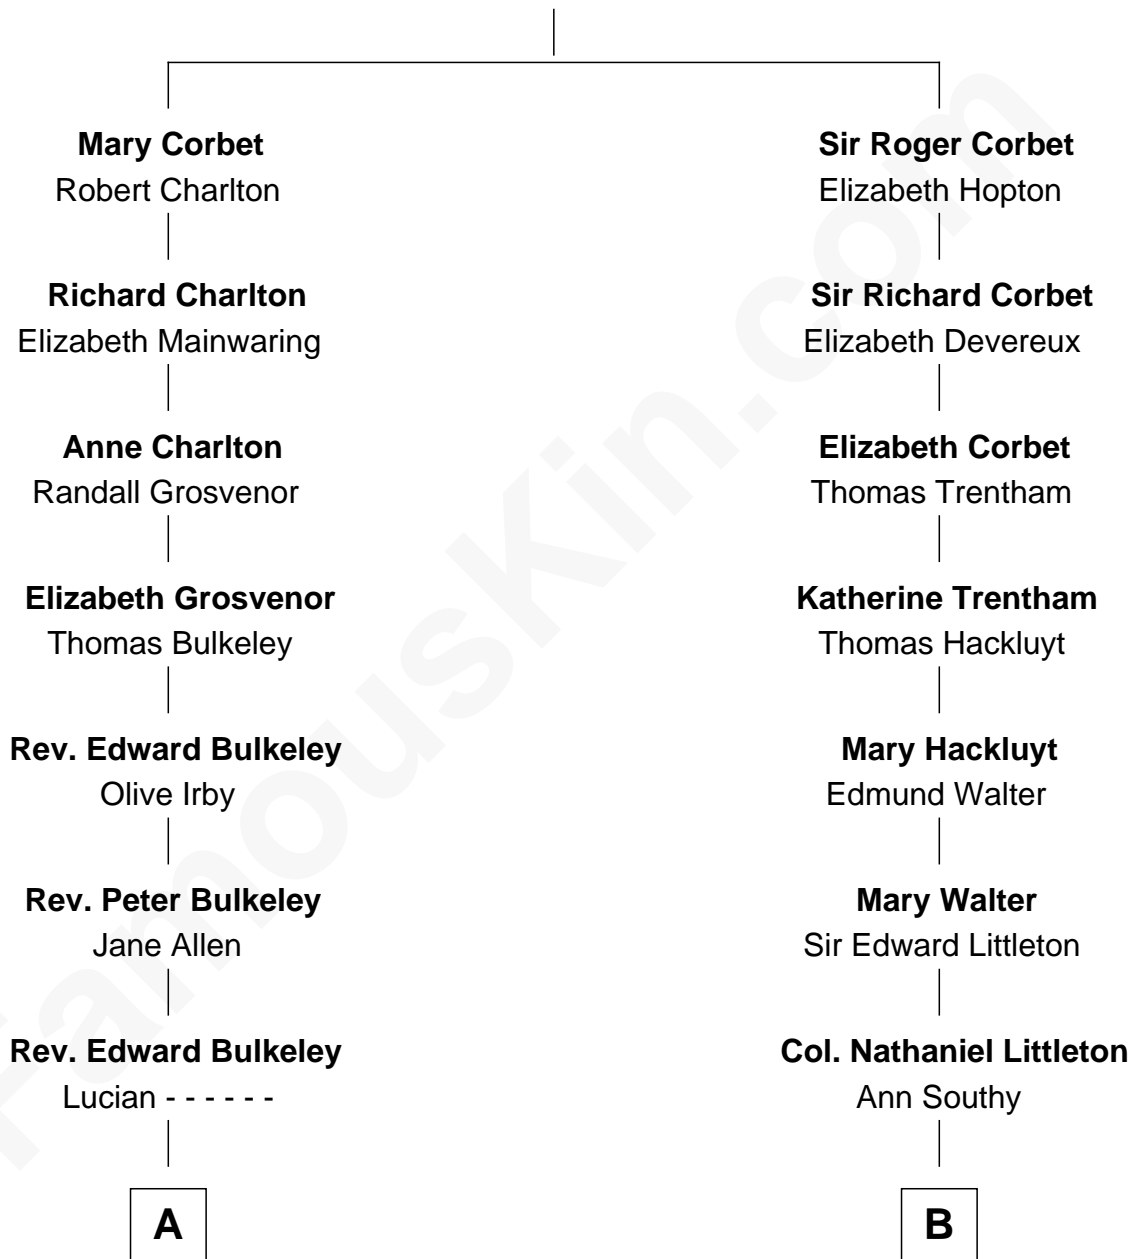

FamousKin.com Relationship Chart of

Matt Damon

Movie Actor

17th cousin of

Paget Brewster

TV Actress

Sir Robert Corbet

Margaret - - - - -

Paget Brewster photo by [Jonathan Reilly](#) (CC BY-SA 2.0)