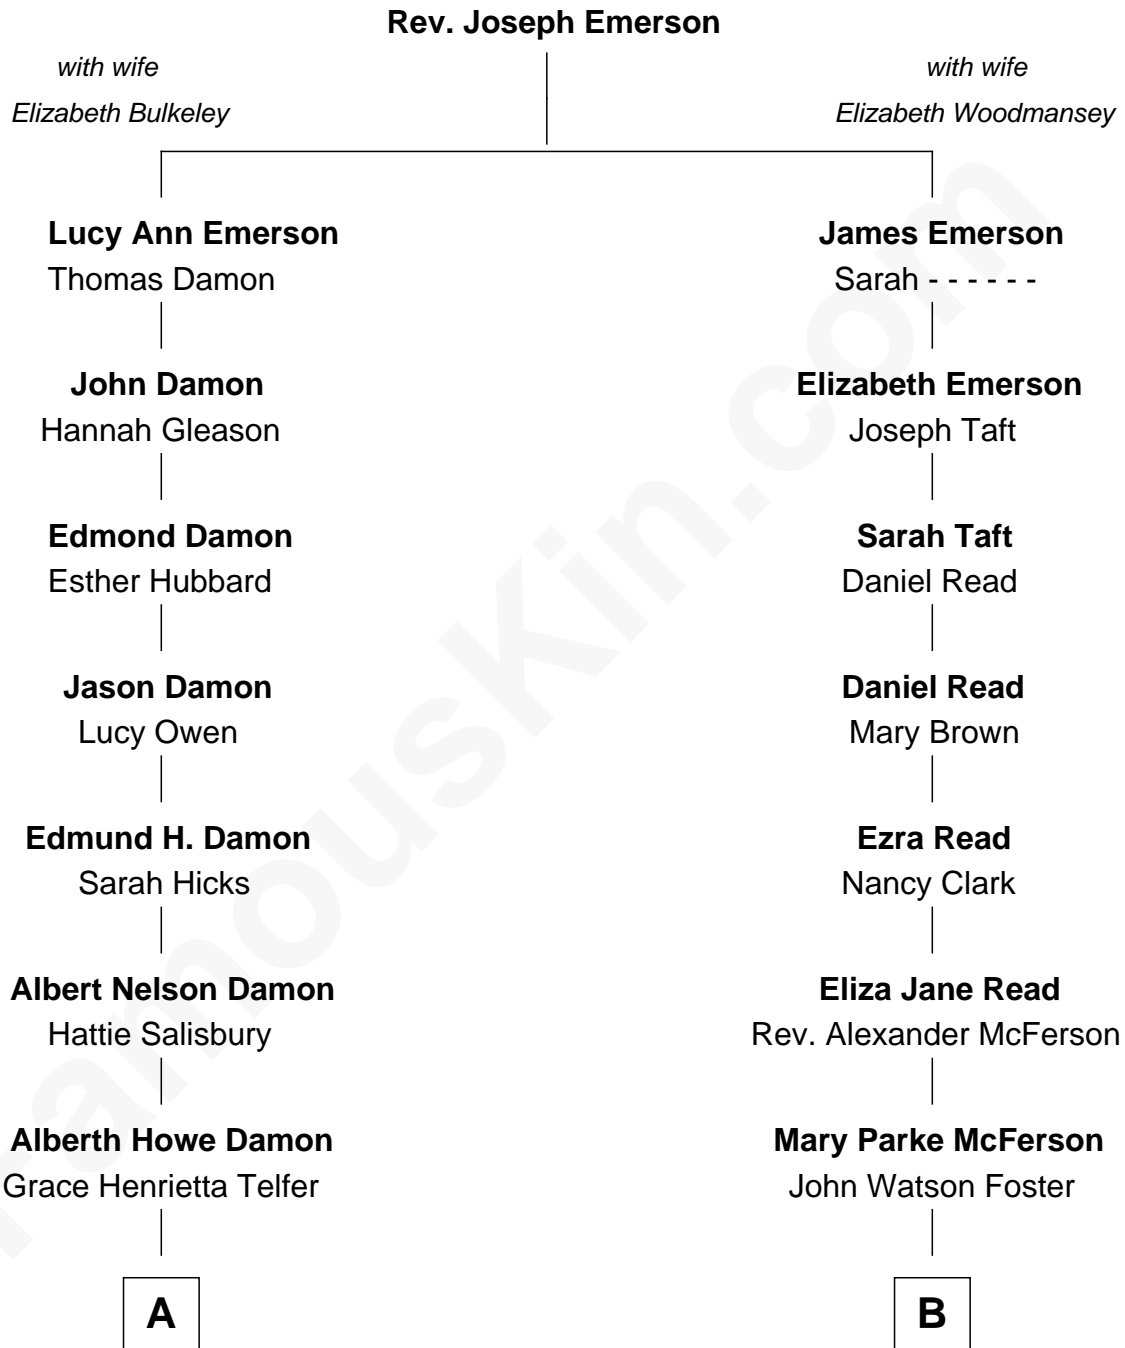

# FamousKin.com Relationship Chart of

**Matt Damon**

*Movie Actor*

8th cousin 1 time removed of

**Allen Dulles**

*5th Director of the C.I.A.*

FamousKin.com