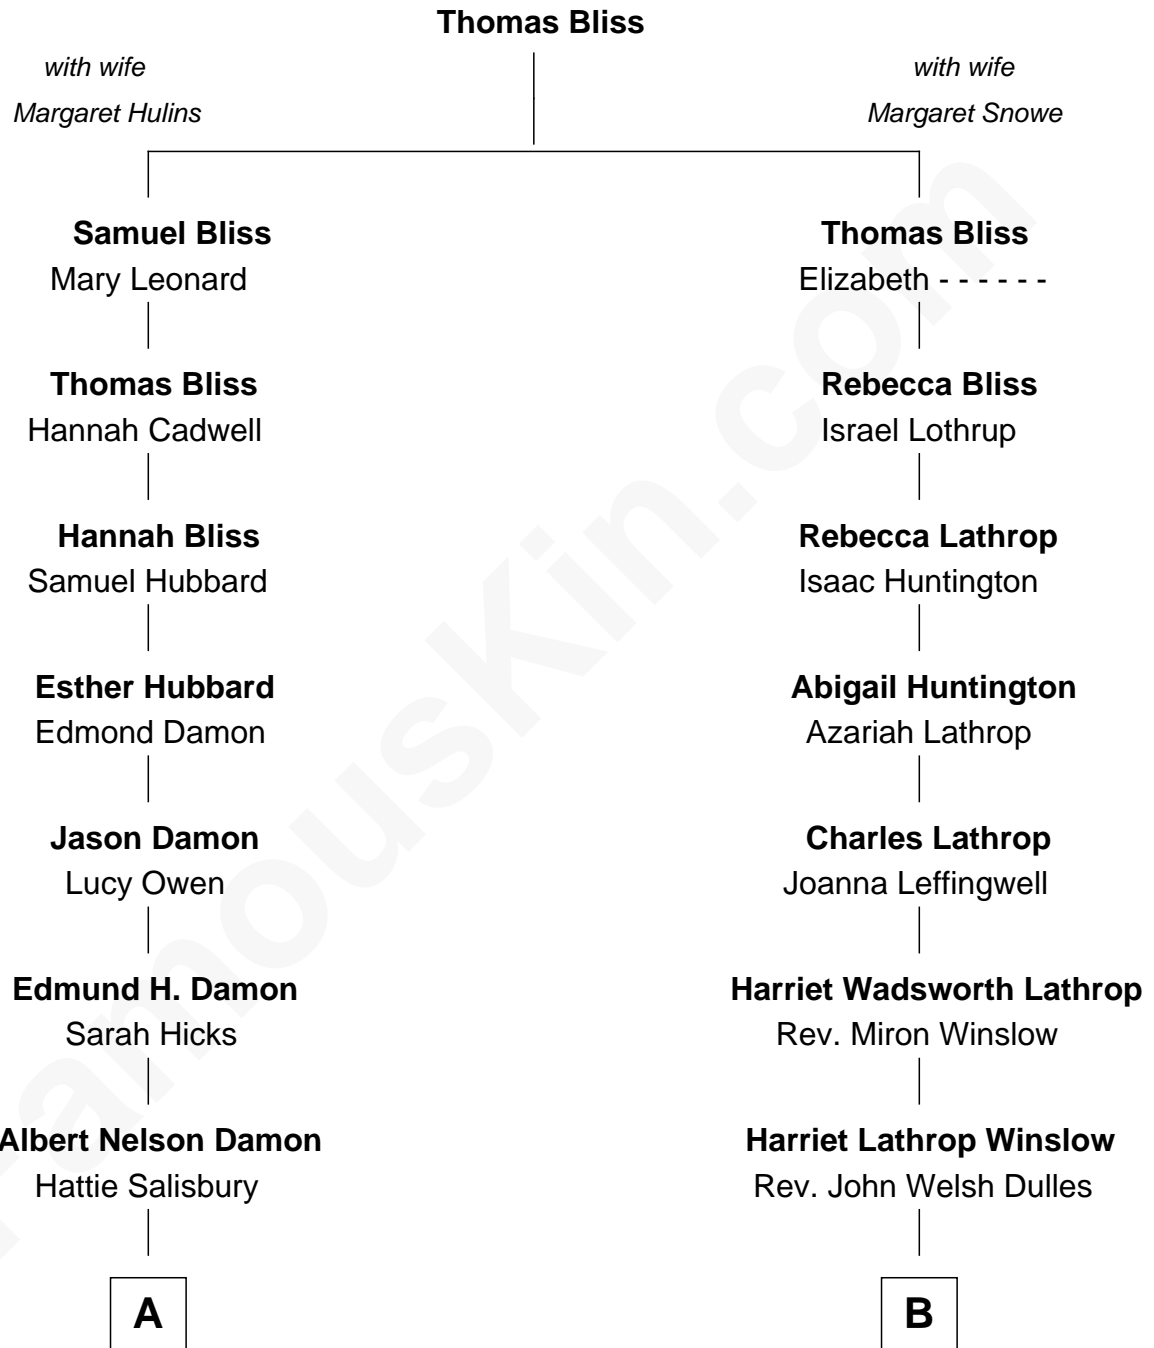

FamousKin.com Relationship Chart of

Matt Damon
Movie Actor

8th cousin 2 times removed of

Allen Dulles
5th Director of the C.I.A.

FamousKin.com