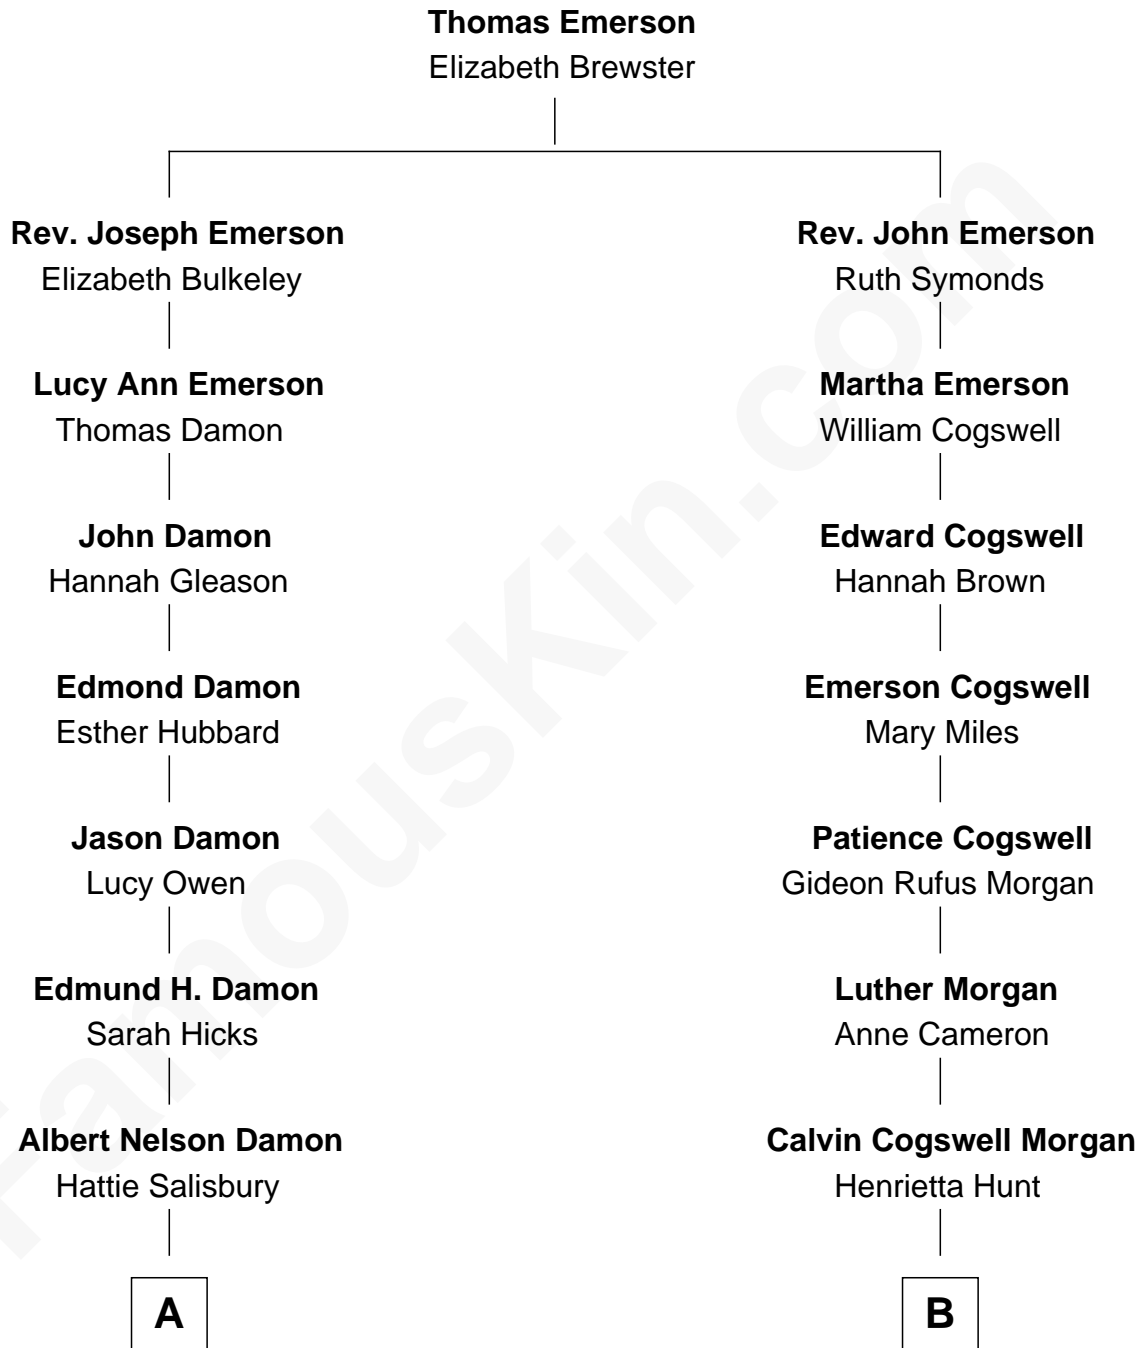

# FamousKin.com Relationship Chart of

**Matt Damon**

*Movie Actor*

8th cousin 2 times removed of

**Thomas Hunt Morgan**

*Nobel Prize Winner in Physiology or Medicine*

FamousKin.com