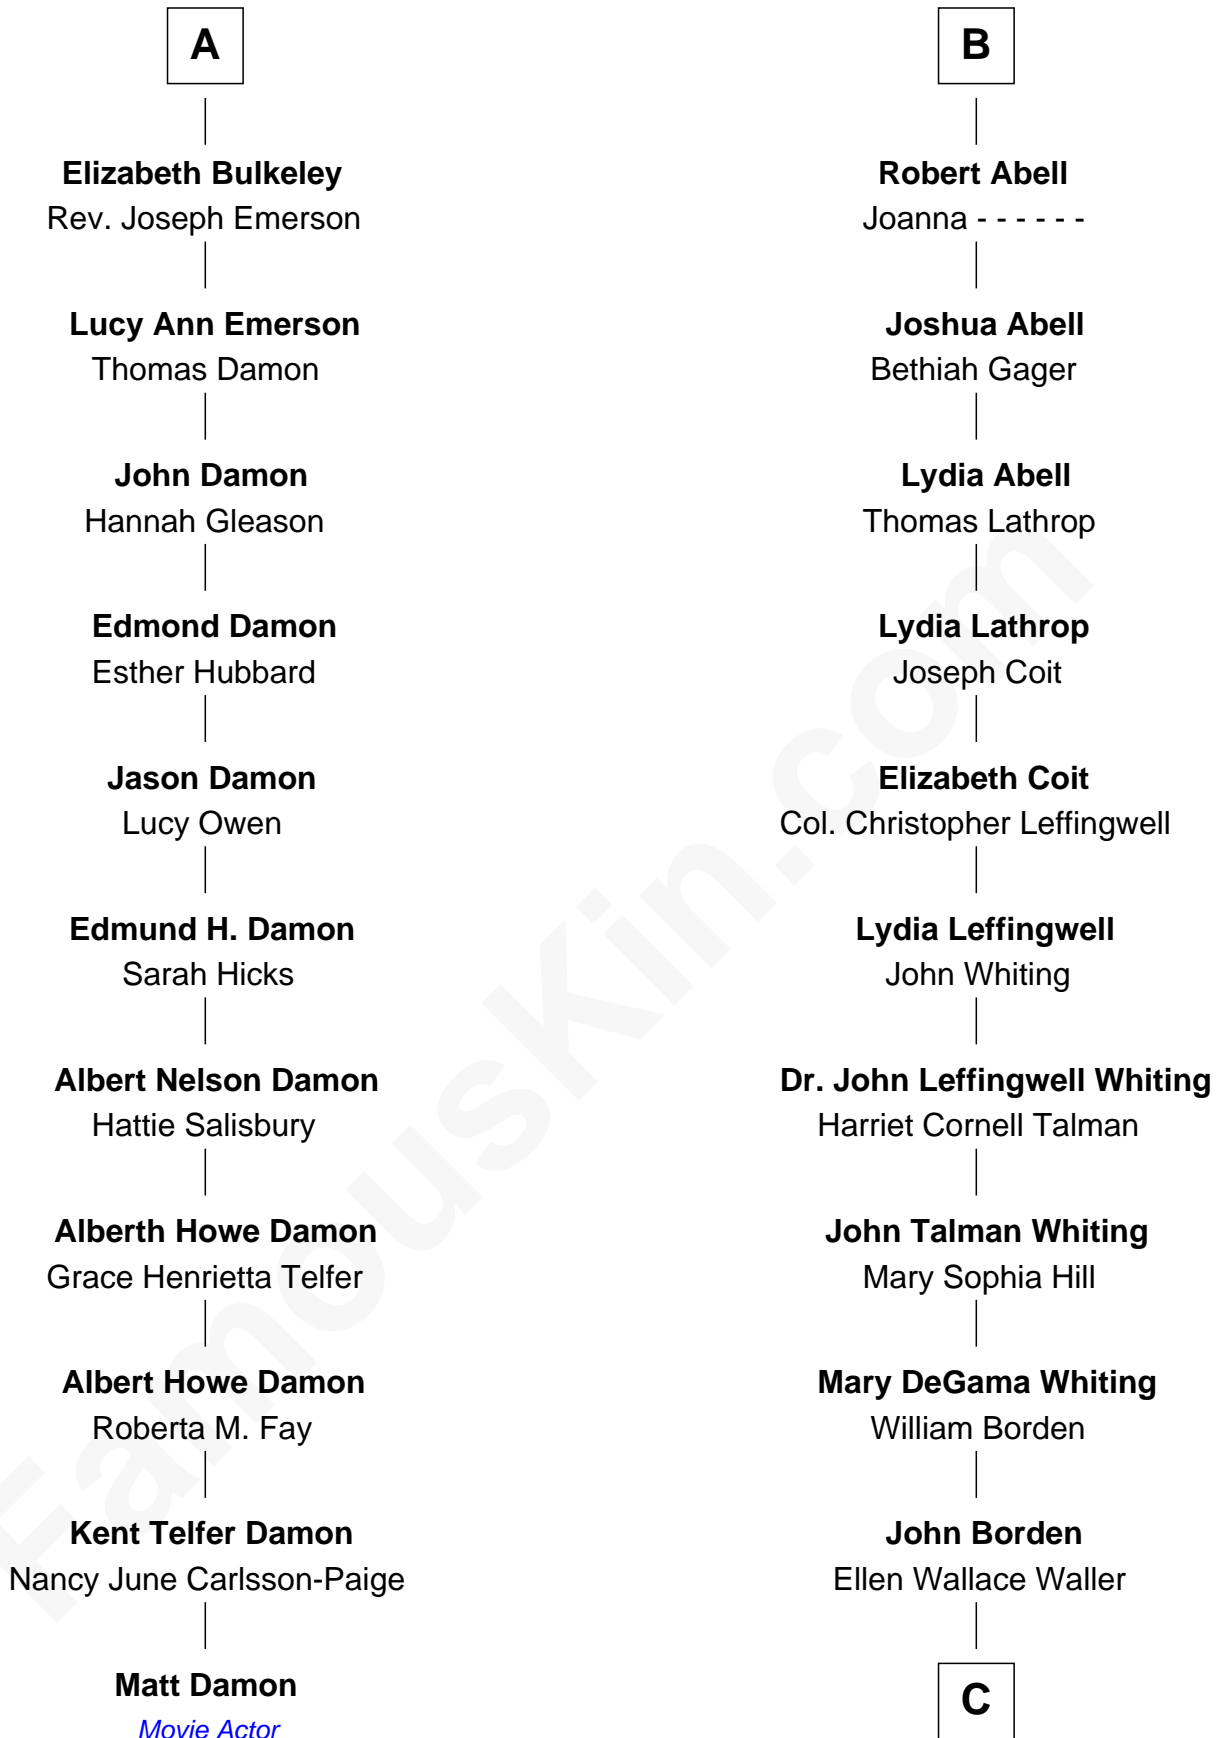

FamousKin.com Relationship Chart of

Matt Damon

Movie Actor

17th cousin 1 time removed of

Adlai Stevenson III

U.S. Senator from Illinois

Sir Robert Corbet

Margaret - - - - -

Margaret Mainwaring

Mary Mainwaring

Richard Cotton

Frances Cotton

George Abell

B

C

Ellen Borden