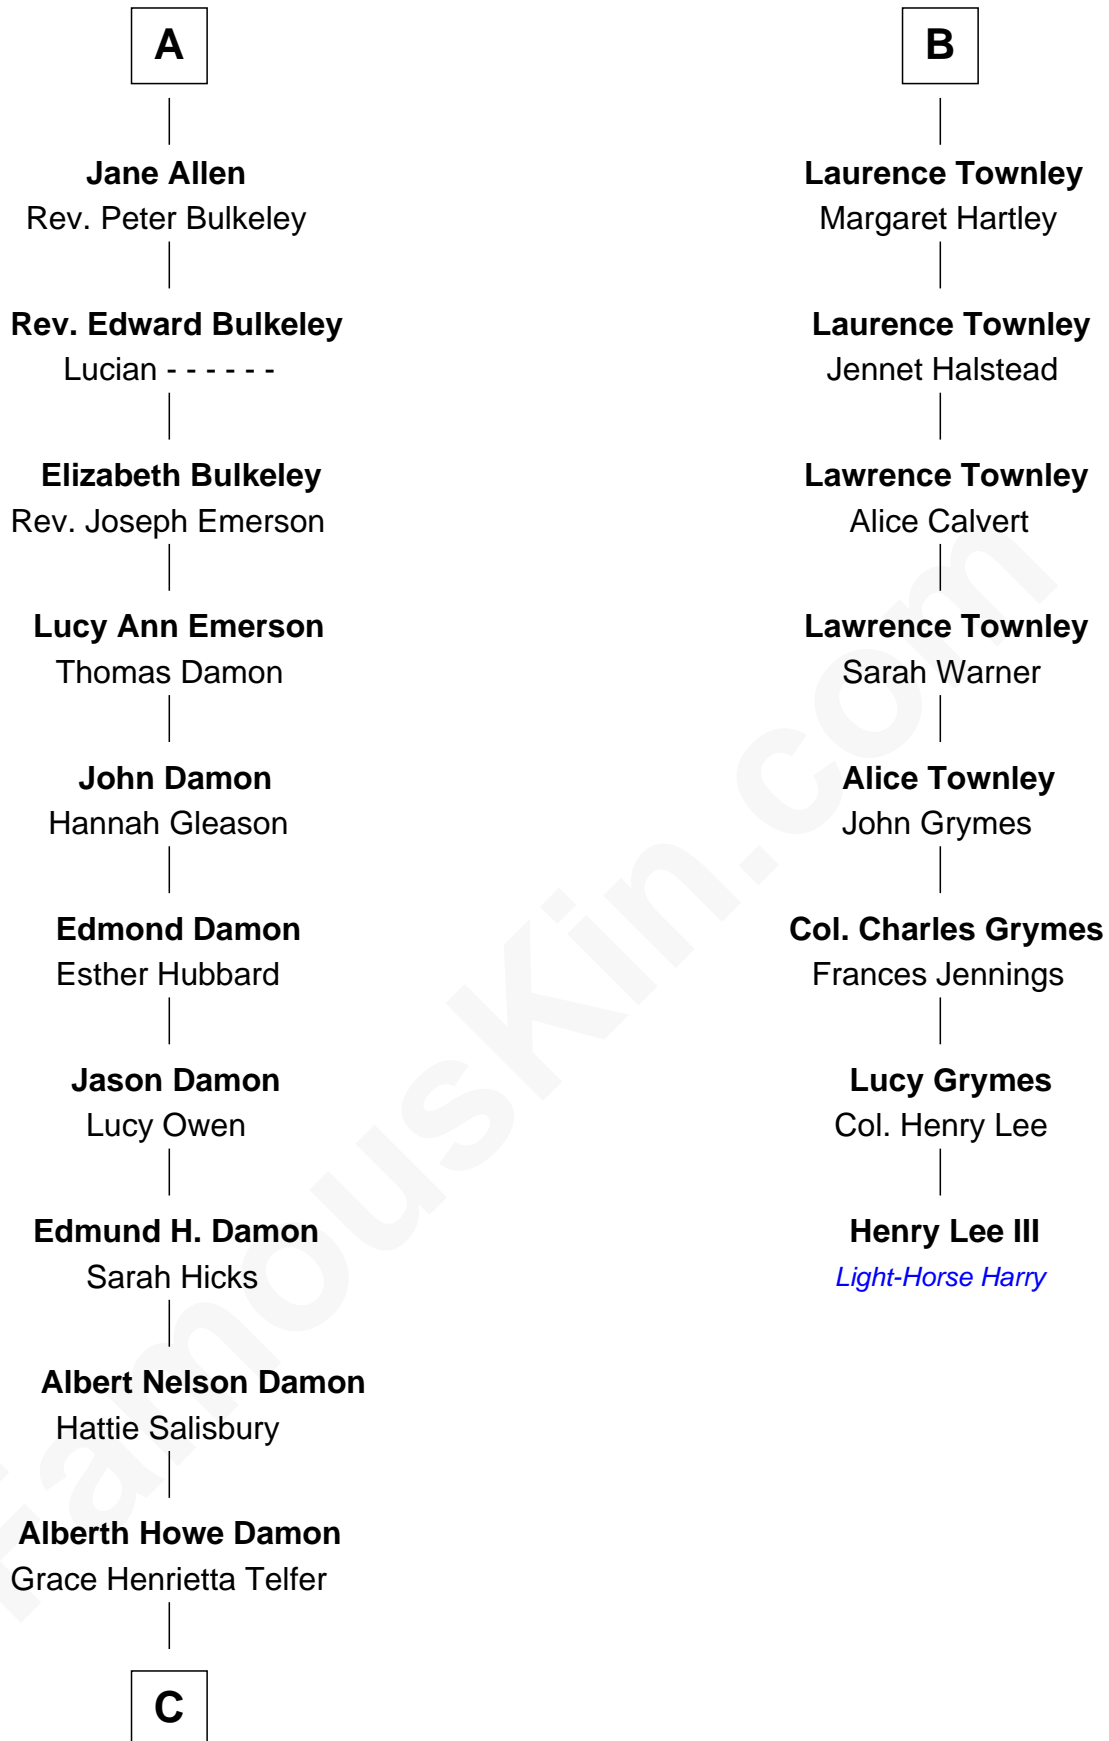

FamousKin.com Relationship Chart of

Matt Damon
Movie Actor

14th cousin 5 times removed of

Henry Lee III
9th Governor of Virginia

C

—
Albert Howe Damon

Roberta M. Fay

—
Kent Telfer Damon

Nancy June Carlsson-Paige

—
Matt Damon

Movie Actor

FamousKin.com