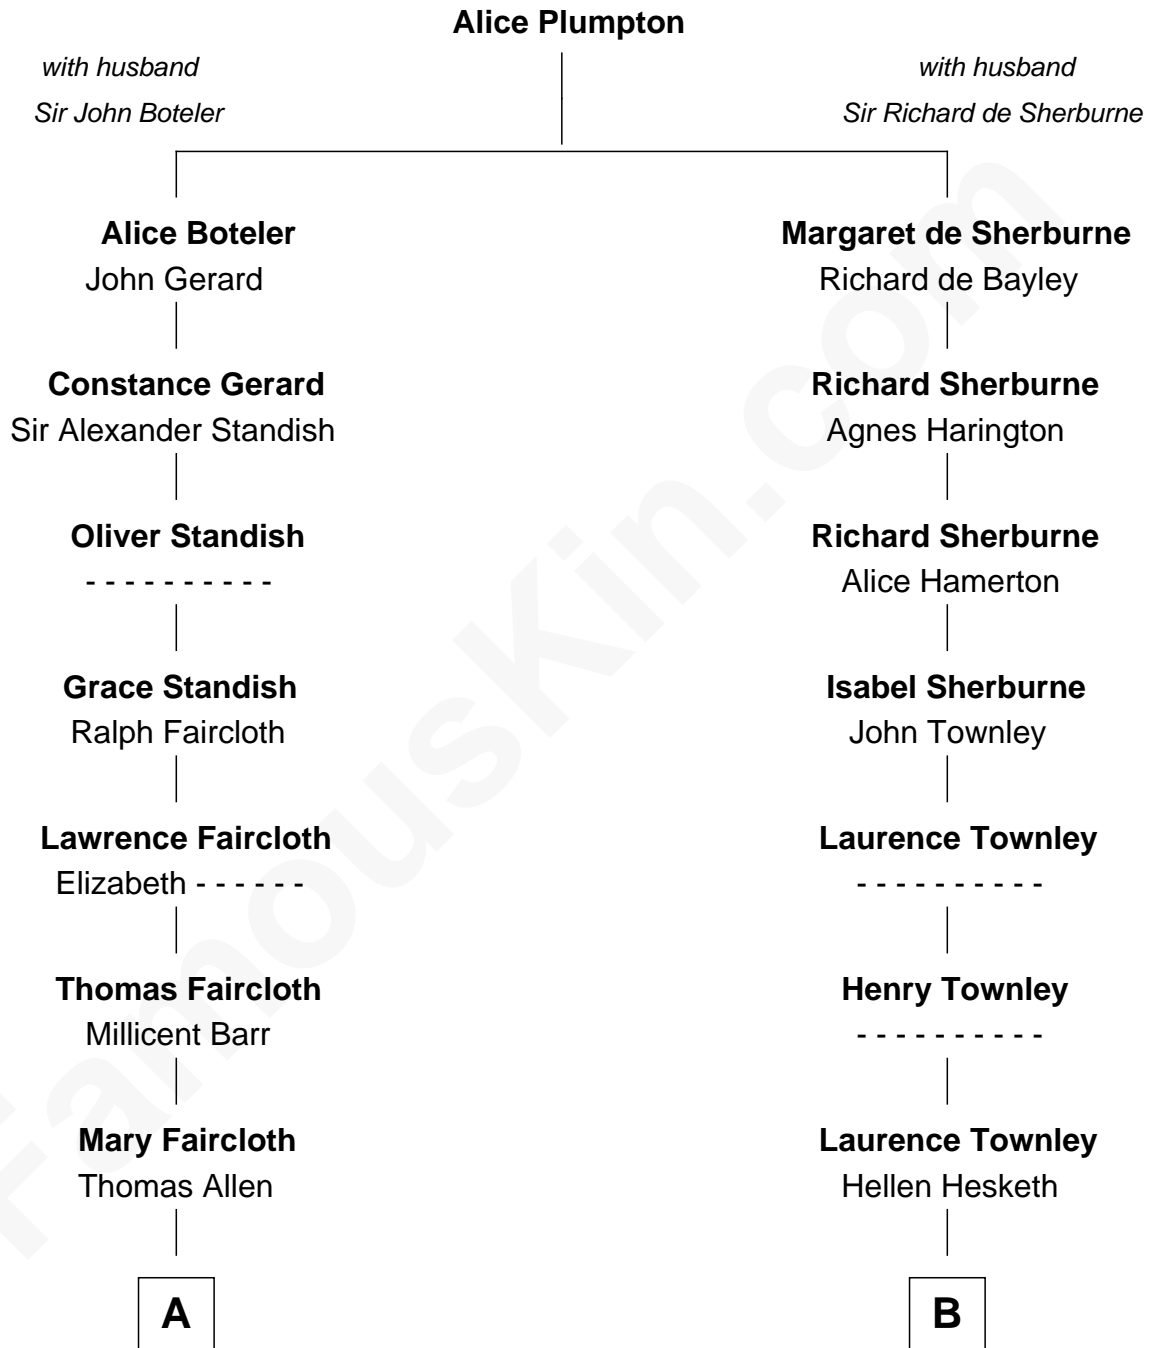

FamousKin.com Relationship Chart of

Matt Damon
Movie Actor

14th cousin 5 times removed of

Henry Lee III
9th Governor of Virginia

C

—
Albert Howe Damon

Roberta M. Fay

—
Kent Telfer Damon

Nancy June Carlsson-Paige

—
Matt Damon

Movie Actor

FamousKin.com