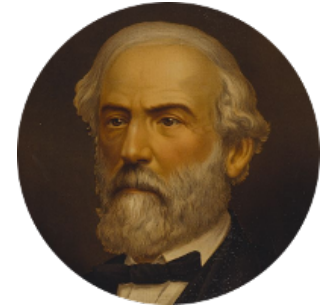

FamousKin.com Relationship Chart of

Matt Damon
Movie Actor

15th cousin 4 times removed of

General Robert E. Lee
Confederate Army - U.S. Civil War

C

—
Albert Howe Damon

Roberta M. Fay

—
Kent Telfer Damon

Nancy June Carlsson-Paige

—
Matt Damon

Movie Actor

FamousKin.com