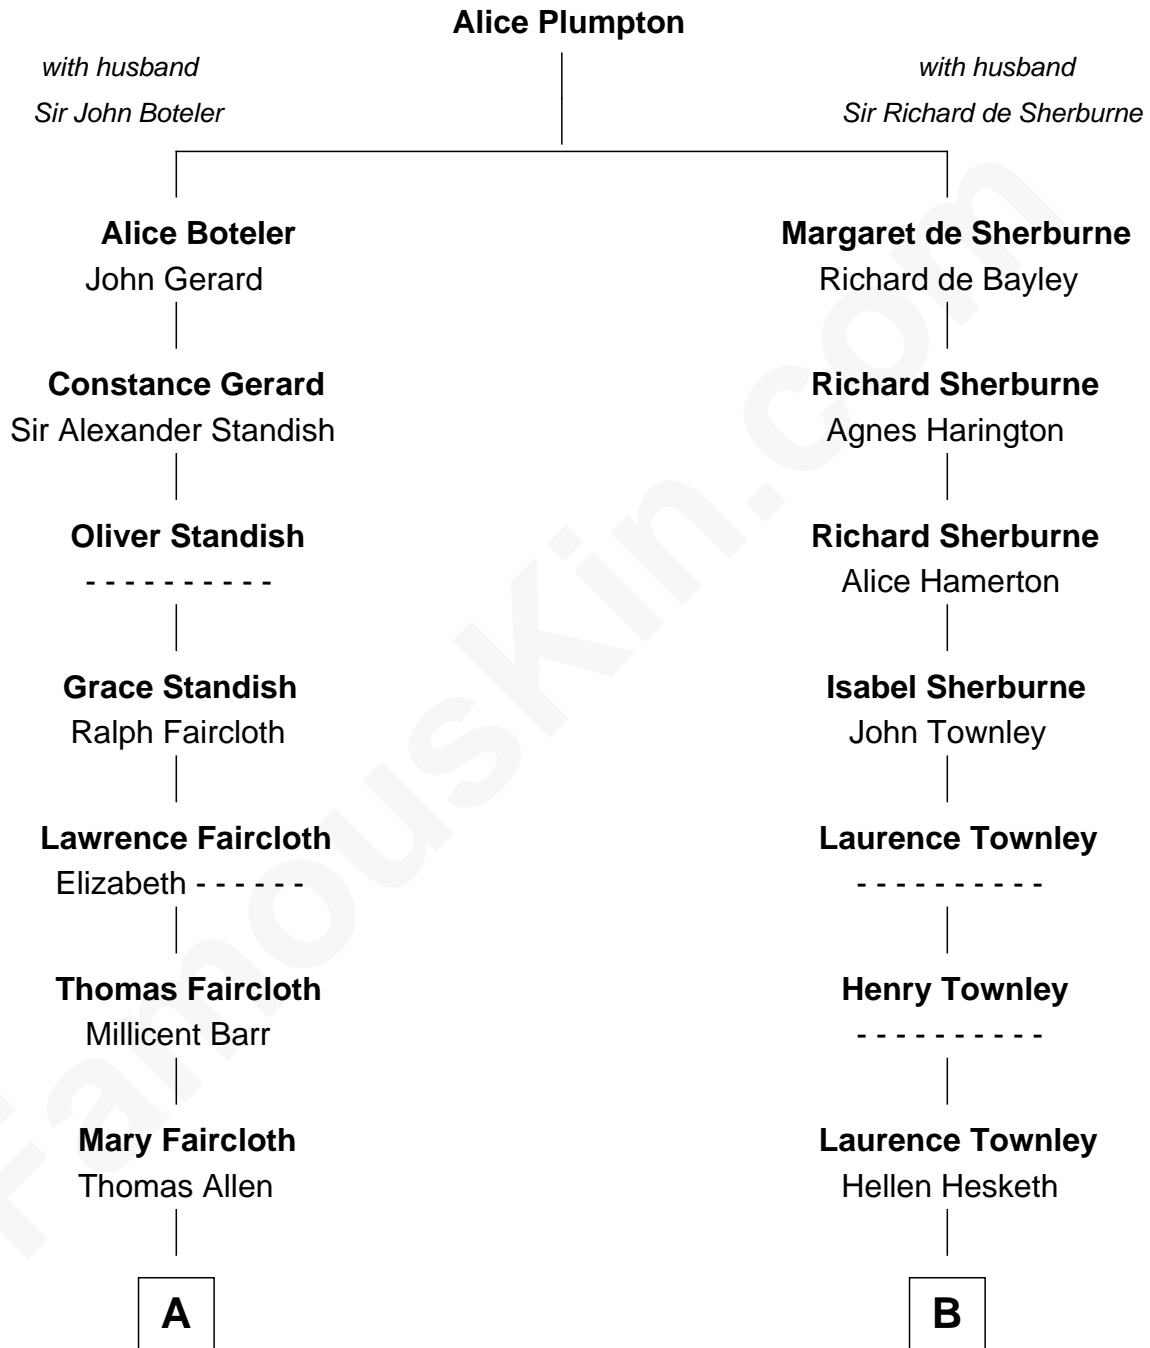

FamousKin.com Relationship Chart of

Matt Damon
Movie Actor

15th cousin 4 times removed of

General Robert E. Lee
Confederate Army - U.S. Civil War

C

—
Albert Howe Damon

Roberta M. Fay

—
Kent Telfer Damon

Nancy June Carlsson-Paige

—
Matt Damon

Movie Actor

FamousKin.com