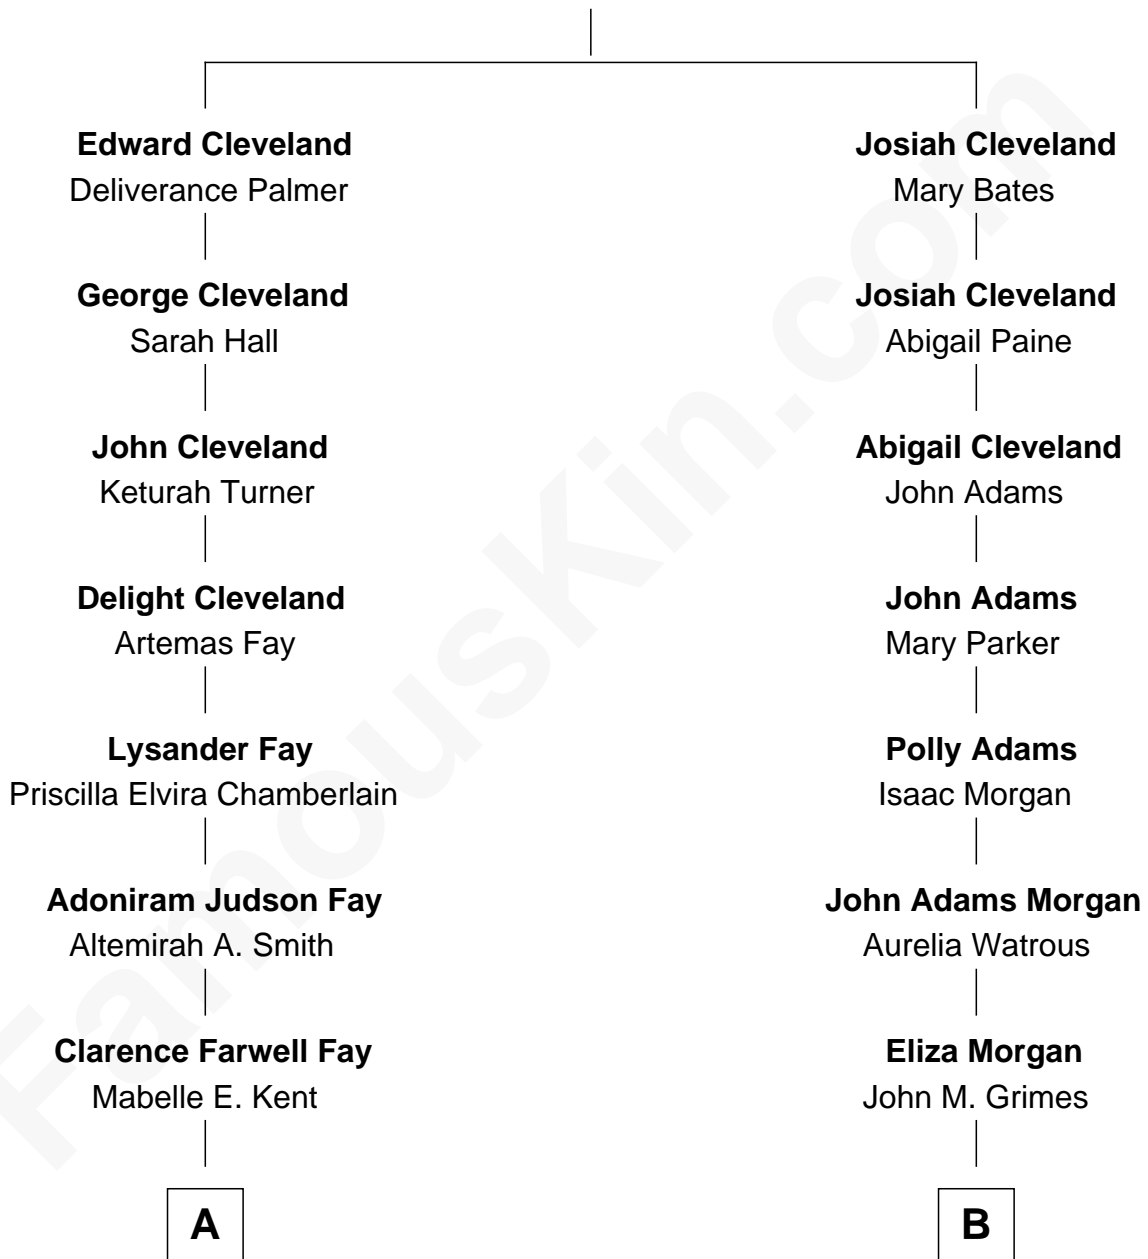

FamousKin.com Relationship Chart of

Matt Damon

Movie Actor

9th cousin 2 times removed of

Linda Hamilton

TV and Movie Actress

Moses Cleveland

Ann Winn

Linda Hamilton photo by [Matthew Simoneau](#) (CC BY 2.0)